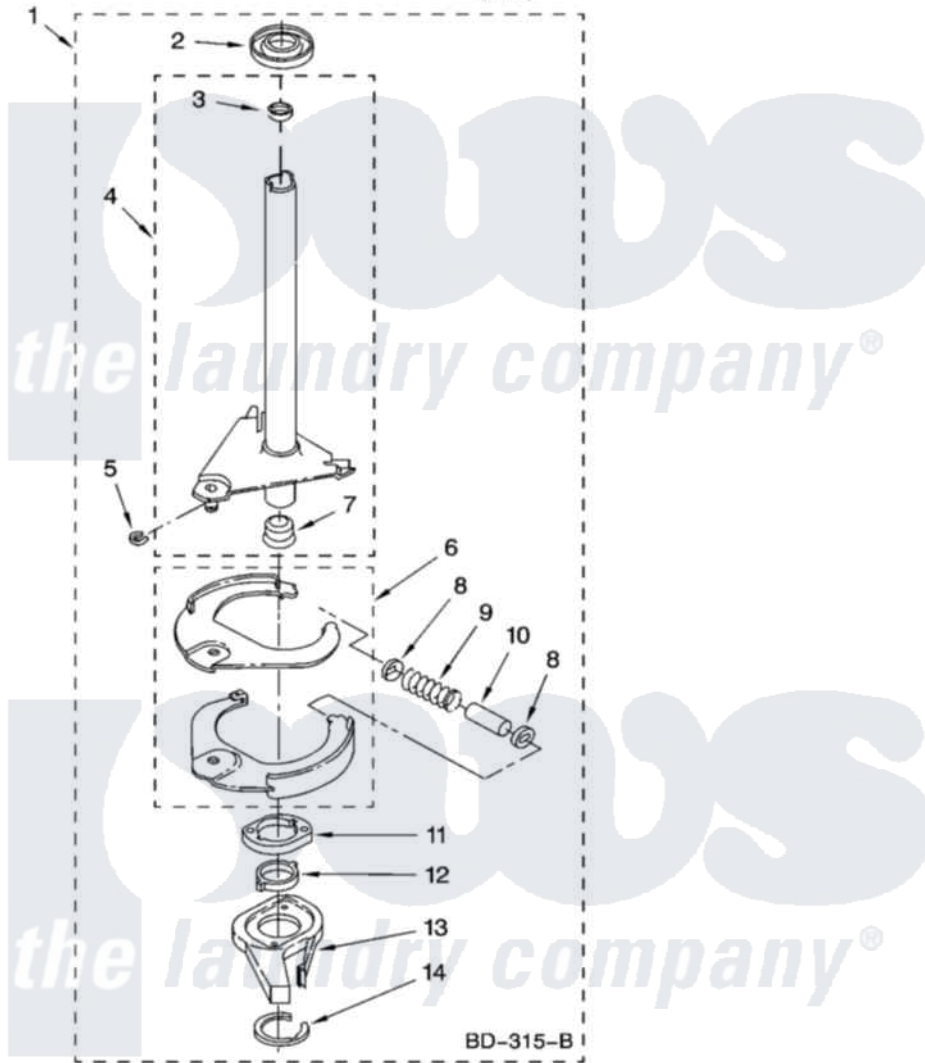

# Maytag 2DATW4305TQ0 07 - BRAKE AND DRIVE TUBE PARTS

## BRAKE AND DRIVE TUBE PARTS

For Model: 2DATW4305TQ0  
(White)

IMPORTANT: All Part Numbers Listed Are Whirlpool Numbers. Source Parts Through Whirlpool.

W10117855

12

Maytag [Residential Maytag 2DATW4305TQ0 Washer Parts](#) Parts Diagram 07 - BRAKE AND DRIVE TUBE PARTS

[Click on the part number to view part](#)

Item	Original Part Number	Replaced By	Status	Part Description
1	388952	<a href="#">285792</a>		Basketdrive
2	<a href="#">62658</a>			Ring, Thrust
3	<a href="#">356427</a>			Seal, Spin Pinion
4	64027	<a href="#">64208</a>		Tube-Spin
5	64035	<a href="#">W10083190</a>		Ring, Retaining
6	64232	<a href="#">285438</a>		Shoe-Brake
7	62703	<a href="#">8546462</a>		"T" Bearing, Spin Tube
8	3353956	<a href="#">285658</a>		Sleeve
9	387806		Not Available	Spring, Brake
10	3355360	<a href="#">285658</a>		Sleeve
11	661516	<a href="#">8546461</a>		Cam, Brake Release
12	<a href="#">63022</a>			Sleeve, Cam
13	64194	<a href="#">285790</a>		Lining
14	90368	<a href="#">W10083200</a>		Ring, Retaining
"			Not Available	
"	<a href="#">285208</a>			Lubricant