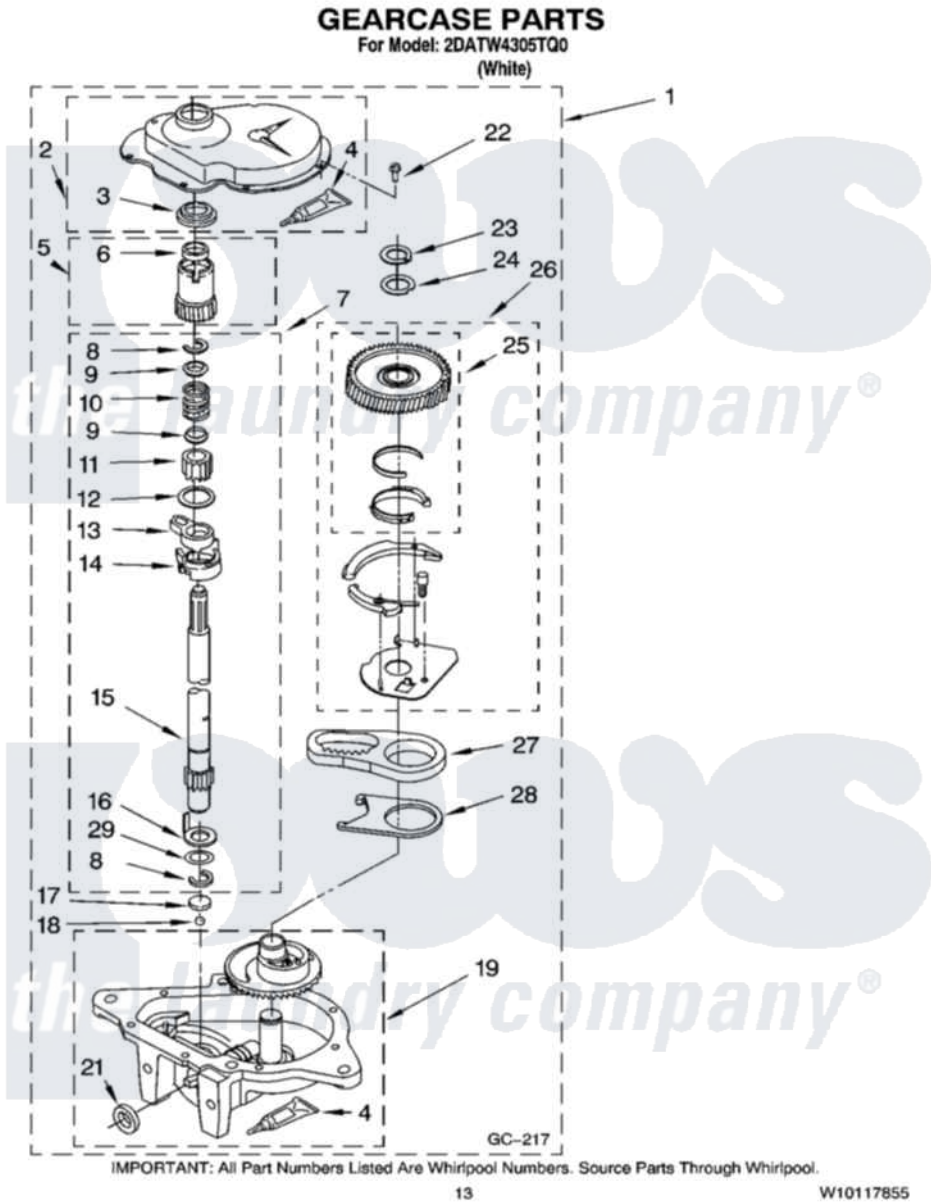

Maytag 2DATW4305TQ0 08 - GEARCASE PARTS, OPTIONAL PARTS (NOT INCLUDED)

Maytag Residential Maytag 2DATW4305TQ0 Washer Parts Parts Diagram 08 - GEARCASE PARTS, OPTIONAL PARTS (NOT INCLUDED)
Click on the part number to view part

Item	Original Part Number	Replaced By	Status	Part Description
1	3363361	3363395		Gearcase
2	285202			Cover, Gearcase
3	3349985			Seal, Gearcase Cover
4	285195			Sealer Sealer, Gasket
5	63320	285362		Gear and Pinion
6	356427			Seal, Spin Pinion
7	389387			Shaft, Agitator
8	90369		Not Available	Ring, Retaining (2)
9	62677			Retainer, Spring
10	62676			Spring, Agitator
11	63273	285509		Shaft, Agitator
12	62619			Washer, Agitator Gear
13	62580	285206		Cam-Agitator
14	62581	285206		Cam-Agitator
15	285509			Shaft, Agitator

16	62618	Washer, Cam Thrust	
17	16018	285205	Bearing
18	85529	285205	Bearing
19	3366851	3363395	Gearcase
21	285352	Seal Kit, Thrust Plug	
22	3351614	Screw, Gearcase Cover Mounting	
23	3362552	285765	Ring-Retrn
24	285735	285766	Washer Kit, Thrust
25	3348567	W10233584	Gear-Spin
26	285595	Neutral Assembly	
27	3349296	8546456	Rack, Connecting
28	62621	Actuator, Shift	
29	388815	Washer, Intermediate 1 3976263 Miscellaneous Parts Bag 2 3976300 Washer, Inlet Hose 3 3366913 Clamp, Hose	
	72017	Paint, Touch-Up	
"	350938	Paint, Pressurized Spray B	
"	350930	Paint, Pressurized Spray B	
"	799344	Paint, Touch-Up)	
"		Not Available	
"	350572	Oil	
"		Not Available	
"	285208	Lubricant	
"	W10340308	Control-Elec	
"	285195	Sealer Sealer, Gasket	
"		Not Available	
"	367031	Water System Parts	
"	280129	280129A	Break-Sphn
"	280130	280130A	Adapter
"	280131	40922	Hose