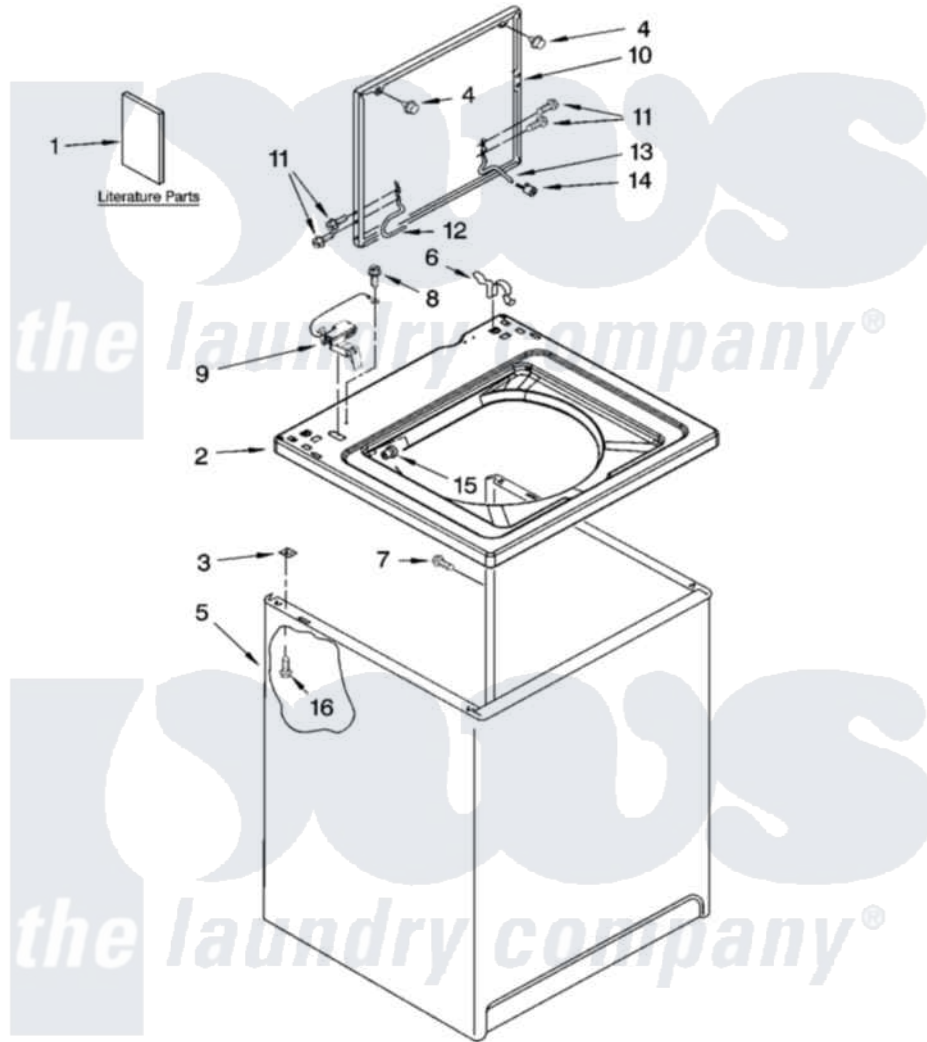

Maytag 2DHTW4305TQ0 01 - TOP AND CABINET PARTS

TOP AND CABINET PARTS

For Model: 2DHTW4305TQ0
(White)

IMPORTANT: All Part Numbers Listed Are Whirlpool Numbers. Source Parts Through Whirlpool.

W10117854

2

Maytag [Residential Maytag 2DHTW4305TQ0 Washer Parts](#) Parts Diagram 01 - TOP AND CABINET PARTS
Click on the part number to view part

Item	Original Part Number	Replaced By	Status	Part Description
1	W10117856		Not Available	Installation Instructions
"	W10117857		Not Available	Use & Care Guide
"	W10117050		Not Available	Wiring Diagram
"	W10117854		Not Available	Repair Parts List
2	8559484			Top
3	62750			Spacer, Cabinet To Top (4)
4	9724509			Bumper, Lid
5	63424			Cabinet
6	62780			Clip, Top And Cabinet And Rear Panel
7	3357011	308685		Side Trim)
8	3351614			Screw, Gearcase Cover Mounting
9	8318084			Switch, Lid
10	W10093681	W10193857		Lid
11	W10119872	W10119828		Screw, Lid Hinge Mounting
12	8318088			Hinge, Lid

13

[54583](#)

Hinge, Lid

14

[19119](#)

Bumper, Lid Hinge

15

[21258](#)

Bearing, Lid Hinge

16

[3390631](#)

Screw, 10-16 X 3/8