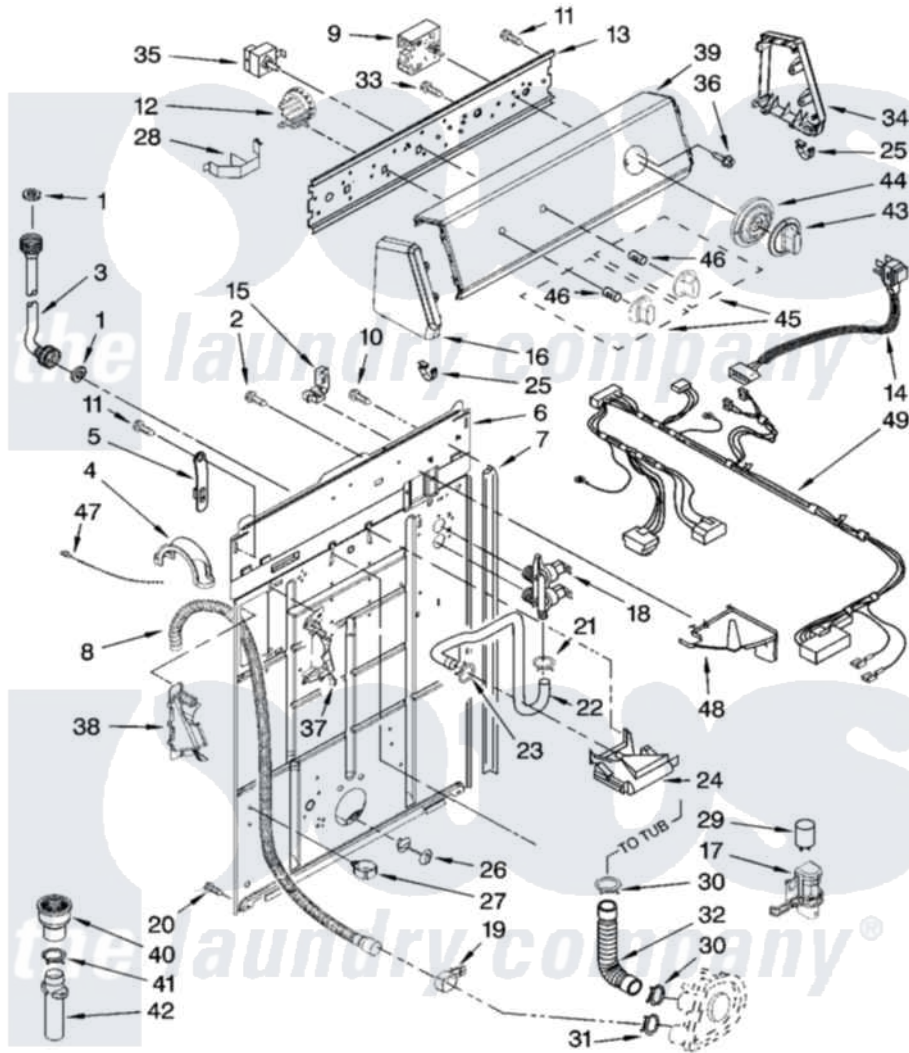

# Maytag 2DHTW4305TQ0 02 - CONTROLS AND REAR PANEL PARTS

## CONTROLS AND REAR PANEL PARTS

For Model: 2DHTW4305TQ0  
(White)

IMPORTANT: All Part Numbers Listed Are Whirlpool Numbers. Source Parts Through Whirlpool.

W10117854

4

Maytag Residential Maytag 2DHTW4305TQ0 Washer Parts Parts Diagram 02 - CONTROLS AND REAR PANEL PARTS  
Click on the part number to view part

Item	Original Part Number	Replaced By	Status	Part Description
1	3976300	<a href="#">16123</a>		Washer Inlet-Hose Miscellaneous Parts Must be Ordered Separately.
2	<a href="#">9740848</a>			Screw, Mixing Valve Mounting
3	8571377	<a href="#">89503</a>		Hose-Inlet
"	8571378	<a href="#">89503</a>		Hose-Inlet
4	<a href="#">8577378</a>			U-Bend, Drain Hose
5	<a href="#">8568314</a>			Strap, Console
6	<a href="#">8318015</a>			Panel, Rear
7	<a href="#">62747</a>			Pad, Rear Panel
8	8559374	<a href="#">W10096921</a>		Drain Hose Assembly
9	<a href="#">W10117048</a>			Timer, Control
10	<a href="#">3351614</a>			Screw, Gearcase Cover Mounting
11	<a href="#">90767</a>			Screw, 8A X 3/8 HeX Washer Head Tapping
12	8577845	<a href="#">W10339334</a>		Switch-WL
13	<a href="#">8579677</a>			Bracket, Control