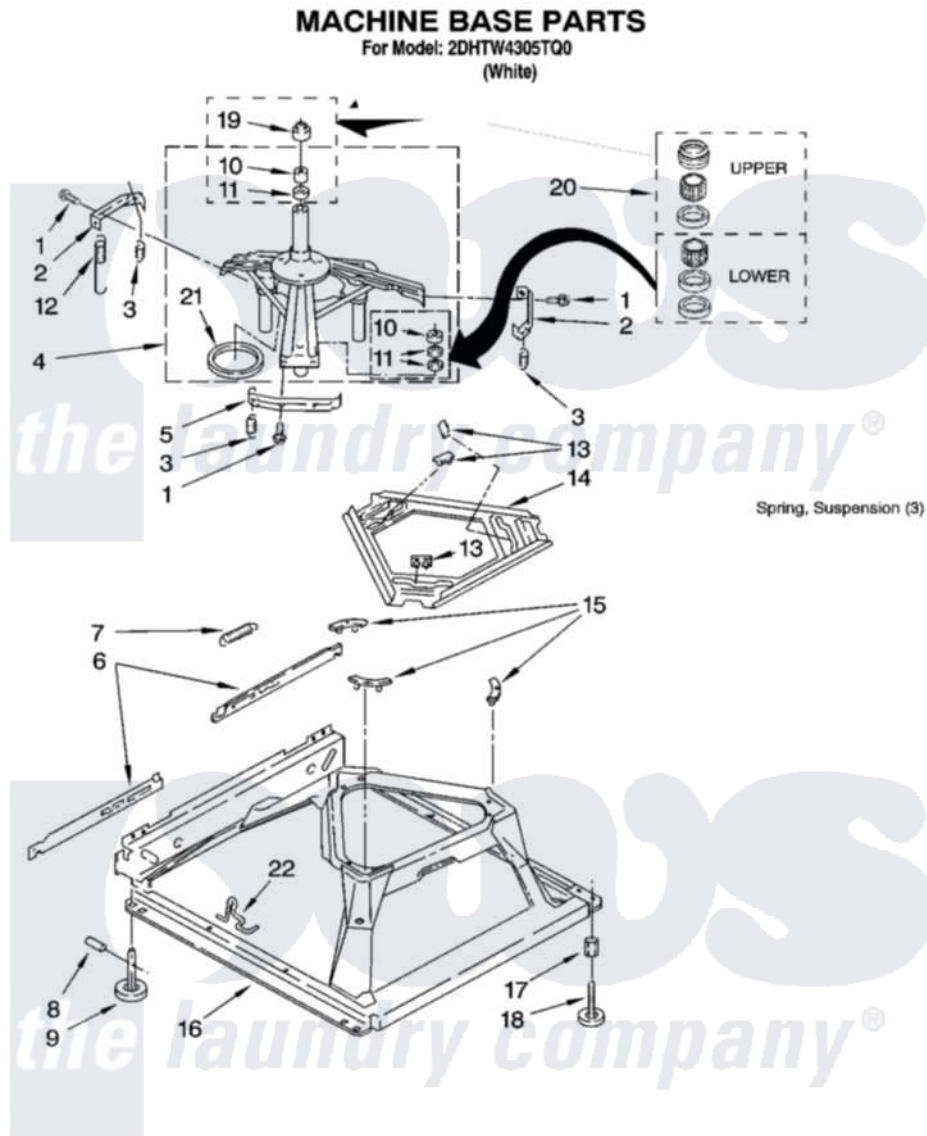

Maytag 2DHTW4305TQ0 05 - MACHINE BASE PARTS

IMPORTANT: All Part Numbers Listed Are Whirlpool Numbers. Source Parts Through Whirlpool.

9

W10117854

Maytag [Residential Maytag 2DHTW4305TQ0 Washer Parts](#) Parts Diagram 05 - MACHINE BASE PARTS
Click on the part number to view part

| Item | Original Part Number | Replaced By | Status | Part Description |
|------|-------------------------|-------------------------|--------|--------------------------|
| 1 | 3400076 | | | Screw, Bracket Mounting |
| 2 | 64067 | | | Bracket, Spring Outer |
| 3 | 63907 | | | Spring, Suspension |
| 4 | 8575214 | 280184 | | Support |
| 5 | 64065 | | | Bracket, Spring Outer |
| 6 | 63466 | | | Link, Leveling Mechanism |
| 7 | 62597 | 8316845 | | Spring |
| 8 | 62837 | | | Pin, Knurled |
| 9 | 62596 | 285244 | | Feet-Leveling |
| 10 | 8546455 | | | Bearing, Centerpost |
| 11 | 357409 | 359449 | | Seal, Agitator Shaft |
| 12 | 8534035 | 285901 | | Spring |
| 13 | 62568 | 285219 | | Pad |
| 14 | 3946509 | | | Plate, Suspension |
| 15 | 3363660 | 285744 | | Pad |
| 16 | 3946512 | 285771 | | Base |

| | | |
|----|---------------------------|---|
| 17 | 3359452 | Nut, Lock |
| 18 | W10001130 | Foot, Leveling |
| 19 | 8577376 | Seal, Centerpost |
| 20 | 285203 | Centerpost Bearing Kit |
| 21 | 63134 | Ring, Sound Deadening |
| 22 | 63806 | W10145155 Retainer, Suspension Spring |