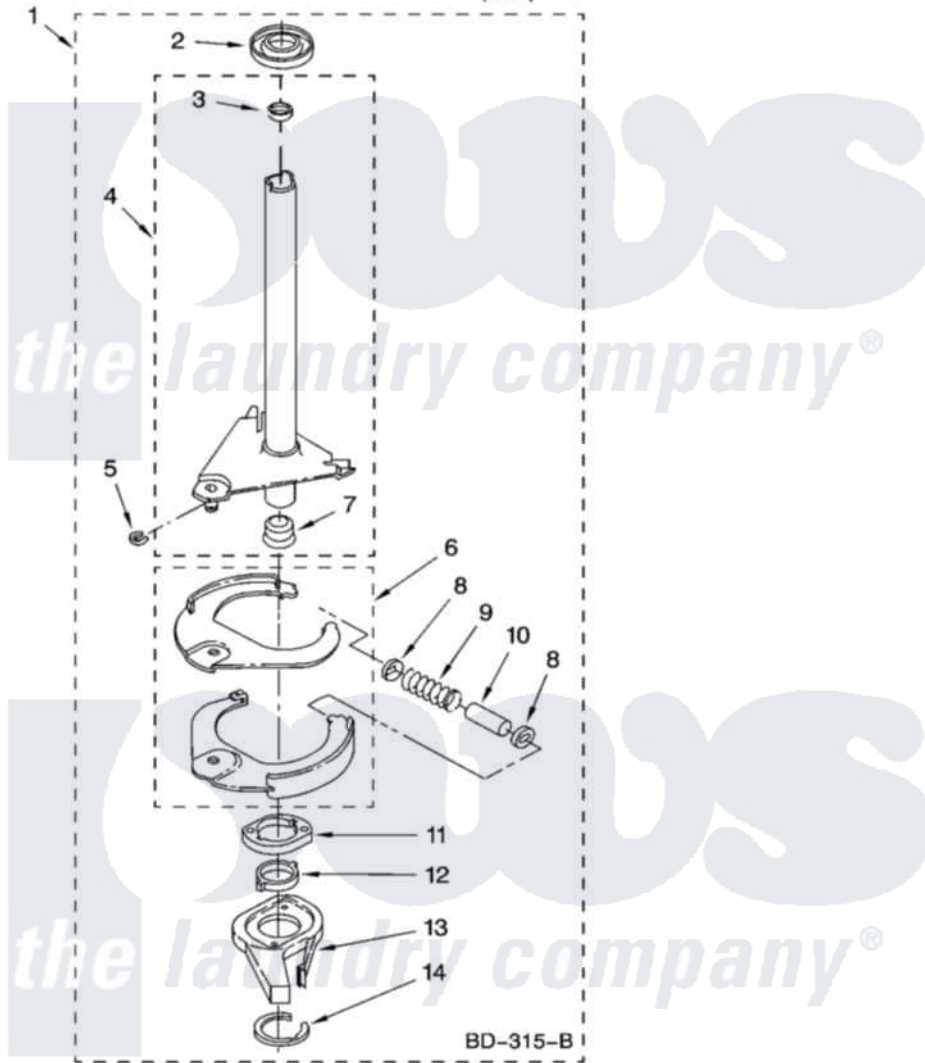

# Maytag 2DHTW4305TQ0 07 - BRAKE AND DRIVE TUBE PARTS

## BRAKE AND DRIVE TUBE PARTS

For Model: 2DHTW4305TQ0  
(White)

IMPORTANT: All Part Numbers Listed Are Whirlpool Numbers. Source Parts Through Whirlpool.

W10117854

12

Maytag [Residential Maytag 2DHTW4305TQ0 Washer Parts](#) Parts Diagram 07 - BRAKE AND DRIVE TUBE PARTS

[Click on the part number to view part](#)

Item	Original Part Number	Replaced By	Status	Part Description
1	388952	<a href="#">285792</a>		Basketdrive
2	<a href="#">62658</a>			Ring, Thrust
3	<a href="#">356427</a>			Seal, Spin Pinion
4	64027	<a href="#">64208</a>		Tube-Spin
5	64035	<a href="#">W10083190</a>		Ring, Retaining
6	64232	<a href="#">285438</a>		Shoe-Brake
7	62703	<a href="#">8546462</a>		"T" Bearing, Spin Tube
8	3353956	<a href="#">285658</a>		Sleeve
9	387806		Not Available	Spring, Brake
10	3355360	<a href="#">285658</a>		Sleeve
11	661516	<a href="#">8546461</a>		Cam, Brake Release
12	<a href="#">63022</a>			Sleeve, Cam
13	64194	<a href="#">285790</a>		Lining
14	90368	<a href="#">W10083200</a>		Ring, Retaining
"			Not Available	
"	<a href="#">285208</a>			Lubricant