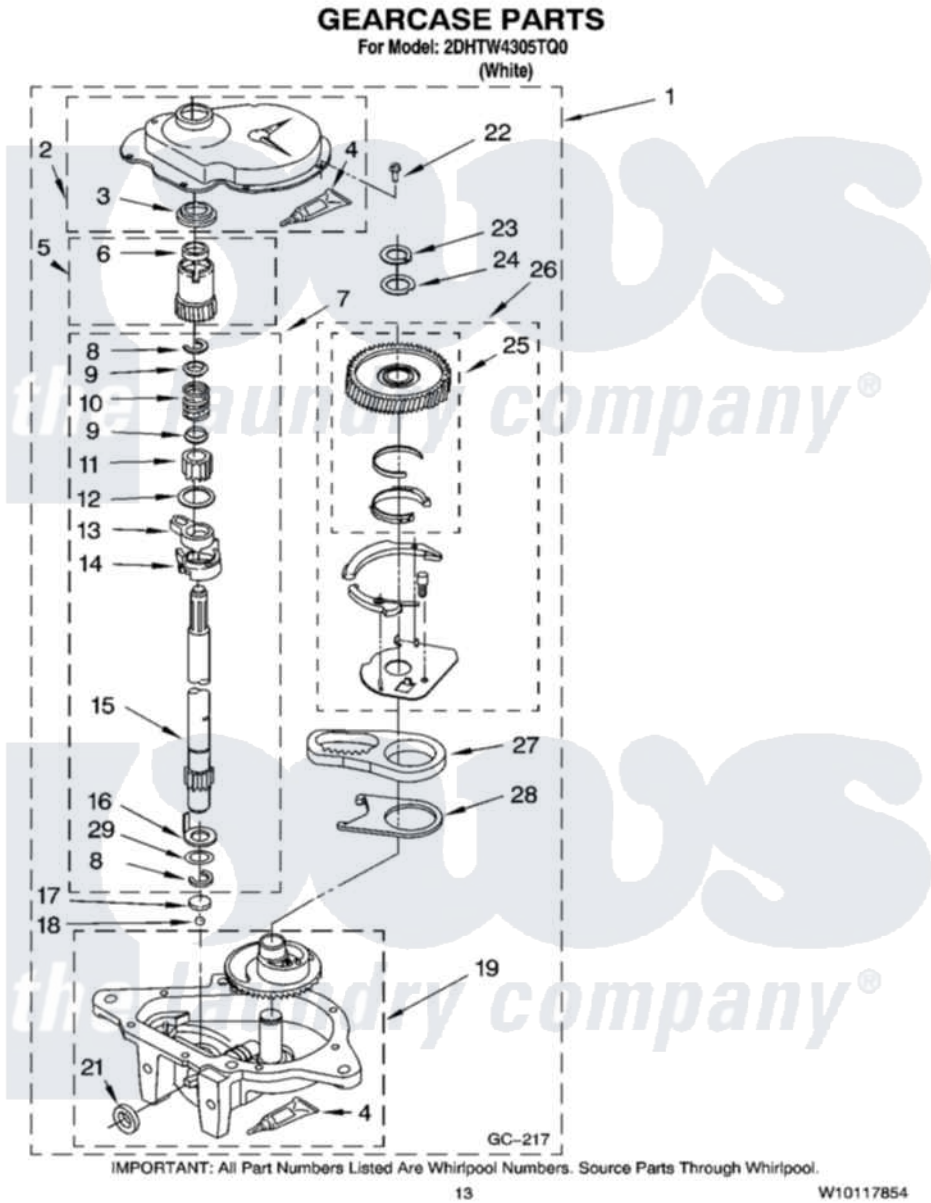

**Maytag 2DHTW4305TQ0 08 - GEARCASE PARTS, OPTIONAL PARTS (NOT INCLUDED)**

Maytag Residential Maytag 2DHTW4305TQ0 Washer Parts Parts Diagram 08 - GEARCASE PARTS, OPTIONAL PARTS (NOT INCLUDED)  
Click on the part number to view part

Item	Original Part Number	Replaced By	Status	Part Description
1	3363361	<a href="#">3363395</a>		Gearcase
2	<a href="#">285202</a>			Cover, Gearcase
3	<a href="#">3349985</a>			Seal, Gearcase Cover
4	<a href="#">285195</a>			Sealer Sealer, Gasket
5	63320	<a href="#">285362</a>		Gear and Pinion
6	<a href="#">356427</a>			Seal, Spin Pinion
7	<a href="#">389387</a>			Shaft, Agitator
8	90369		Not Available	Ring, Retaining (2)
9	<a href="#">62677</a>			Retainer, Spring
10	<a href="#">62676</a>			Spring, Agitator
11	63273	<a href="#">285509</a>		Shaft, Agitator
12	<a href="#">62619</a>			Washer, Agitator Gear
13	62580	<a href="#">285206</a>		Cam-Agitator
14	62581	<a href="#">285206</a>		Cam-Agitator
15	<a href="#">285509</a>			Shaft, Agitator