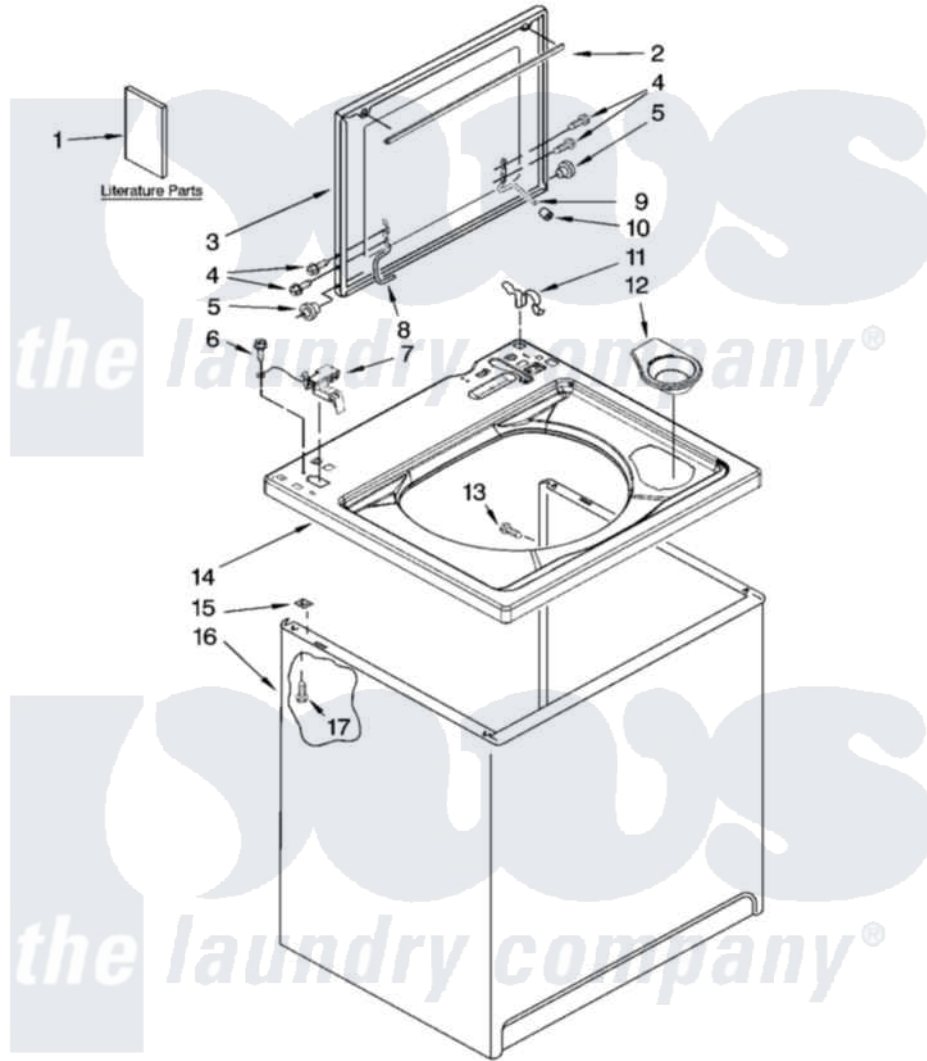

Maytag 2DMTW5705TW0 01 - TOP AND CABINET PARTS

TOP AND CABINET PARTS

For Model: 2DMTW5705TW0
(White/Grey)

W10117851

2

Maytag [Residential Maytag 2DMTW5705TW0 Washer Parts](#) Parts Diagram 01 - TOP AND CABINET PARTS
Click on the part number to view part

Item	Original Part Number	Replaced By	Status	Part Description
1	W10117852		Not Available	Use & Care Guide
"	W10113772		Not Available	Wiring Diagram
"	W10117851		Not Available	Repair Parts List
2	8054939			Seal, Lid
3	W10093719	W10193865		Lid
4	W10119828			Screw, Lid Hinge Mounting
5	8319539			Bearing, Lid Hinge
6	3351614			Screw, Gearcase Cover Mounting
7	8318084			Switch, Lid
8	8559336	W10225136		Hinge 7 Pad Assembly
9	54583			Hinge, Lid
10	19119			Bumper, Lid Hinge
11	62780			Clip, Top And Cabinet And Rear Panel
12	8565967			Dispenser, Bleach
13	3357011	308685		Side Trim)

14	8543488	Top
15	62750	Spacer, Cabinet To Top (4)
16	63424	Cabinet
17	3390631	Screw, 10-16 X 3/8