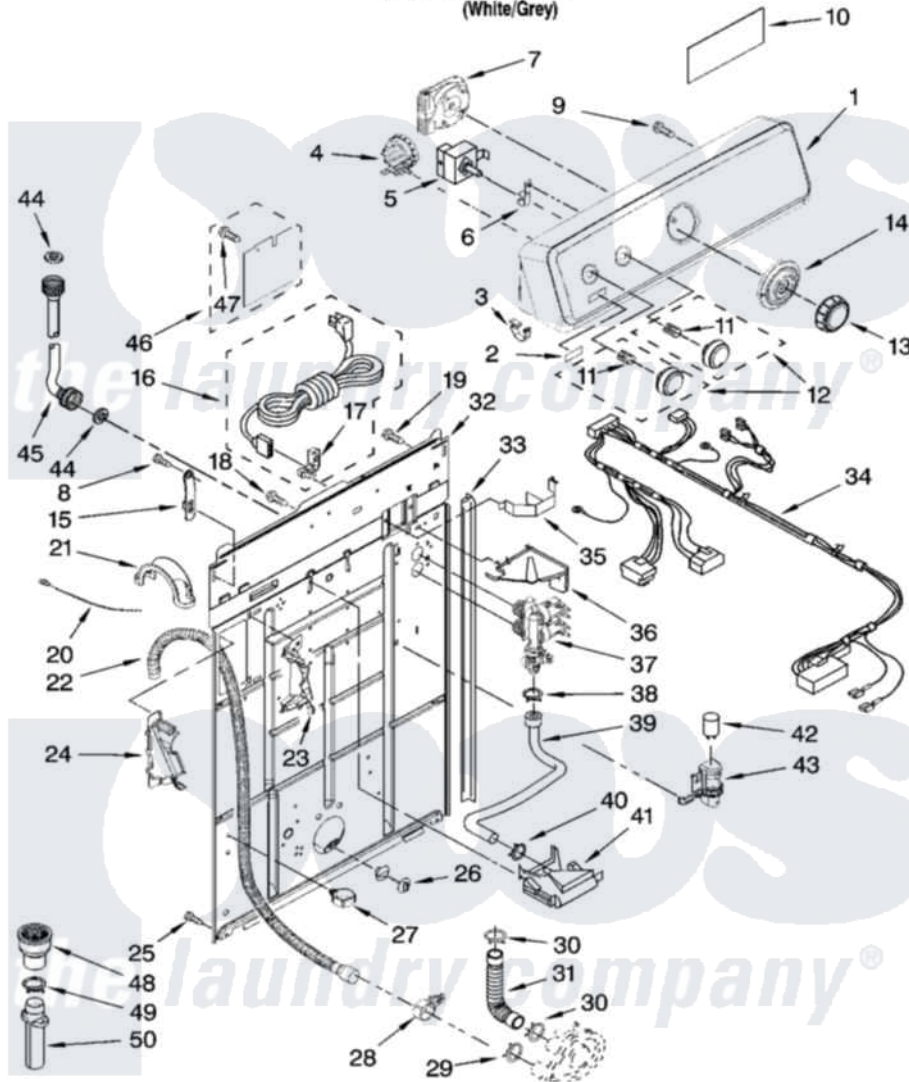

CONTROLS AND REAR PANEL PARTS

For Model: 2DMTW5705TW0
(White/Grey)

W10117851

4

Maytag Residential Maytag 2DMTW5705TW0 Washer Parts Parts Diagram 02 - CONTROLS AND REAR PANEL PARTS

[Click on the part number to view part](#)

Item	Original Part Number	Replaced By	Status	Part Description
1	W10096815			Console And Shell Assembly
2	W10112569	W10203949		Medallion
3	8312709			Clip-Console
4	8577844	W10339251		Switch-WL
5	8578338			Switch, Water Temperature
6	8317975			Restraint, Harness
7	W10113771			Timer
8	90767			Screw, 8A X 3/8 HeX Washer Head Tapping
9	3400073			Screw, Ground
10	W10093725		Not Available	Shield, Upper
11	8536939			Clip, Knob
12	W10112572	W10110035		Knob
13	W10110033			Knob, Timer
14	W10112571			Dial,
15	8568314			Strap, Console

16	8578842	285800	Cord-Power
17	3952821	285777	Relief-Str
18	9740848		Screw, Mixing Valve Mounting
19	3351614		Screw, Gearcase Cover Mounting
20	3347868	W10339879	Tie, Cable
21	8577378		U-Bend, Drain Hose
22	W10127860	W10096921	Drain Hose Assembly
23	8541669		Bucket, Drain Hose
24	8541658		Bucket, Drain Hose
25	62863	3390631	Screw, 10-16 X 3/8
26	8519200		Support, Rear Panel
27	8541667		Clamp, Hose
28	8541668		Clamp, Hose
29	8317496	285655	Clamp, Hose
30	3363366	616099	Clamp
31	3951449	285871	Hose
32	8318015		Panel, Rear
33	62747		Pad, Rear Panel
34	W10113810		Harness, Wiring
35	8055003		Clip, Harness And Pressure Switch
36	8539874		Shield, Suds
37	8578343		Valve, Water Inlet W/Bi-Metal
38	301958	596669	Clamp, Manifold
39	8317974	8317926	Hose, Vacuum Break
40	370450	596669	Clamp, Manifold
41	387606	3360977	Break-Vac
42	8572717		Capacitor, Motor Start
43	8318046		Clip, Capacitor
44	3976300	16123	Washer Inlet-Hose Miscellaneous Parts Must be Ordered Separately.
45	8571377	89503	Hose-Inlet
"	8571378	89503	Hose-Inlet
46	W10093726		Shield, Assembly Lower
47	W10000080	8282566	Clip, Pine Tree
48	8577375		Coupling, Drain Hose
49	285655		Clamp, Hose
50	3363920	3363920A	Adapter