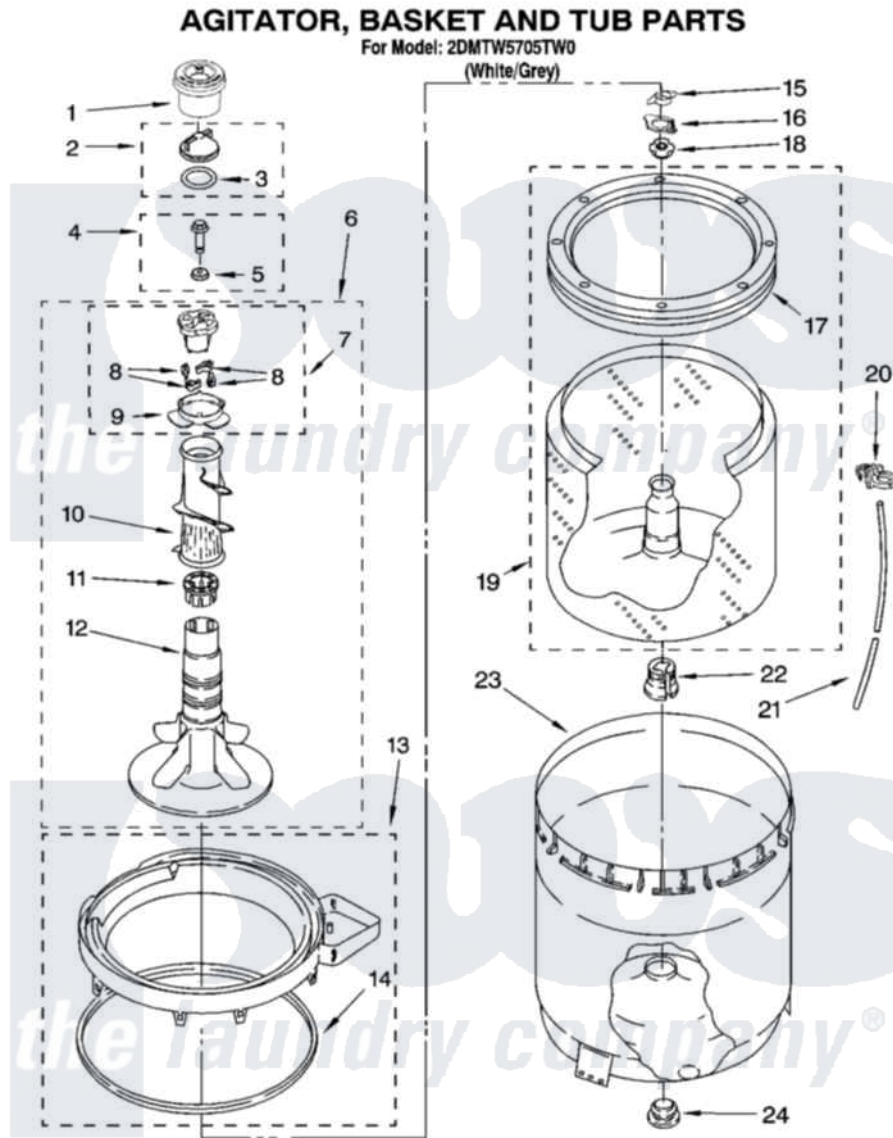

Maytag 2DMTW5705TW0 03 - AGITATOR, BASKET AND TUB PARTS

W10117851

6

Maytag [Residential Maytag 2DMTW5705TW0 Washer Parts](#) Parts Diagram 03 - AGITATOR, BASKET AND TUB PARTS

[Click on the part number to view part](#)

| Item | Original Part Number | Replaced By | Status | Part Description |
|------|---------------------------|---------------------------|--------|----------------------------|
| 1 | 8565968 | | | Dispenser, Fabric Softener |
| 2 | 3354733 | W10074580 | | Cap, Barrier |
| 3 | 3348855 | W10072840 | | Fabric Softener |
| 4 | 358237 | | | Screw And Washer |
| 5 | 3949550 | | | Washer |
| 6 | W10093672 | | | Agitator |
| 7 | 3363663 | 285811 | | Cam-Agitator |
| 8 | 3366877 | 80040 | | Dog-Agitator |
| 9 | 3363661 | | | Bearing, Driven Cam |
| 10 | 3349019 | | | Auger, Agitator |
| 11 | 3350389 | 285587 | | Washer |
| 12 | W10110020 | | | Agitator |
| 13 | 8528150 | W10445870 | | Ring-Tub |
| 14 | 3976308 | | | Gasket, Tub Ring |
| 15 | 3354845 | | | Clip, Agitator |
| 16 | 8543666 | | | Washer, Agitator |

| | | | |
|----|-------------------------|---------------------------|-----------------------------|
| 17 | 8519788 | 387240 | Ring, Balance |
| 18 | 21366 | | Nut, Spanner |
| 19 | 8526016 | W10389328 | Clothes Container, Assembly |
| 20 | 2219077 | | Clip, Pressure Switch Hose |
| 21 | 3347780 | 353244 | Hose, Pressure Switch |
| 22 | 389140 | | Tub Block, Basket Drive |
| 23 | 63849 | | Strain Relief, Power Cord |
| 24 | 383727 | | Gasket, Centerpodt |