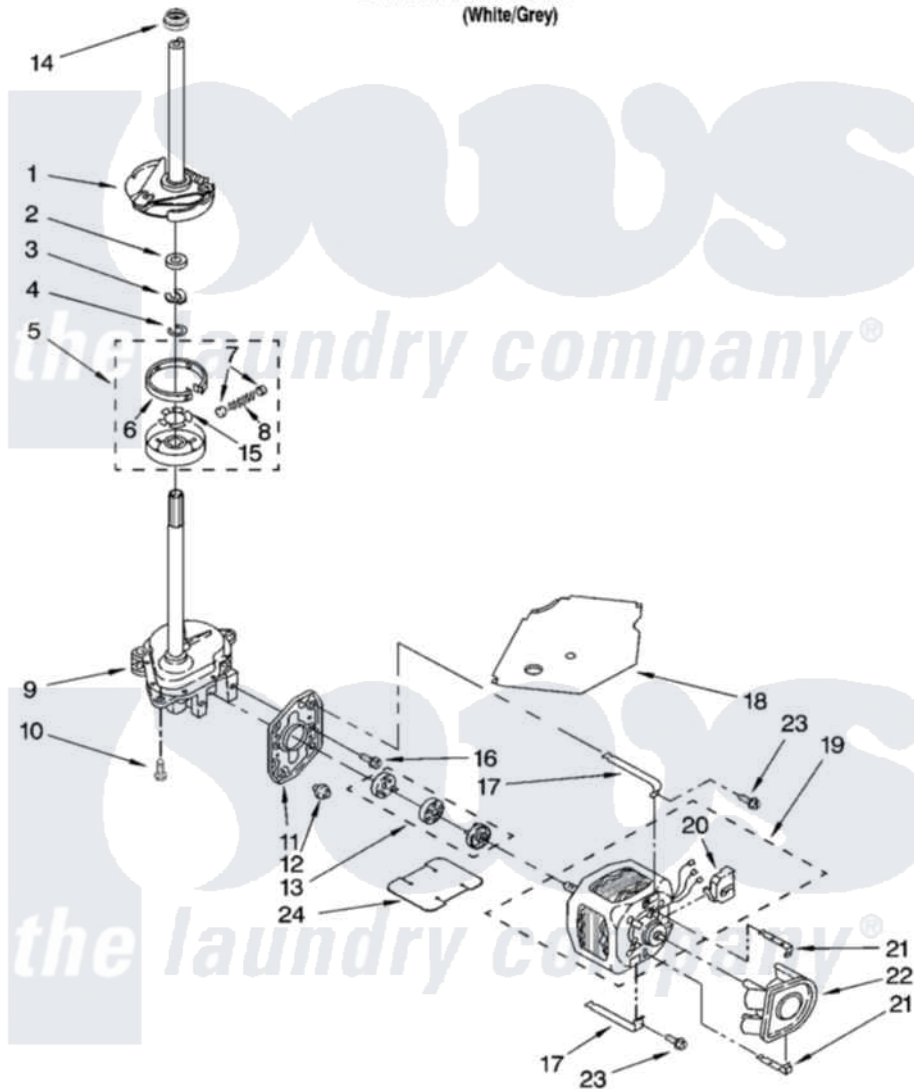

Maytag 2DMTW5705TW0 04 - BRAKE, CLUTCH, GEARCASE, MOTOR AND PUMP PARTS

BRAKE, CLUTCH, GEARCASE, MOTOR AND PUMP PARTS

For Model: 2DMTW5705TW0
(White/Grey)

W10117851

8

Maytag [Residential Maytag 2DMTW5705TW0 Washer Parts](#) Parts Diagram 04 - BRAKE, CLUTCH, GEARCASE, MOTOR AND PUMP PARTS
Click on the part number to view part

Item	Original Part Number	Replaced By	Status	Part Description
1	388952	285792		Basketdrive
2	63292			Washer, Spin Tube Thrust
3	62697	W10080230		Ring, Spin Tube Support
4	63283	285353		Ring
5	3951311	285785		Clutch
6	3951308	285790		Lining
7	62646			Cap, Clutch Spring
8	3946792			Spring And Damper Assembly
9	3363361	3363395		Gearcase
10	3357334	3400516		Screw Anti-Rattle
11	62611			Plate, Motor Mount To Gearcase
12	62691			Grommet, Motor
13	3978849	285852A		Coupling
14	8577374			Seal, Centerpost

15	939962		Rivet
16	3400516		Screw Anti-Rattle
17	3349637	W10086010	Retainer, Motor
18	3362089		Shield, Tub To Motor
19	3946896		Motor, Main Drive
20	8529896		Switch, Main Drive Motor
21	8546127		Retainer, Pump
22	3363394		Pump
23	3387485	273556	Screw, 10-16 X 5/8
24	3946532		Shield, Motor