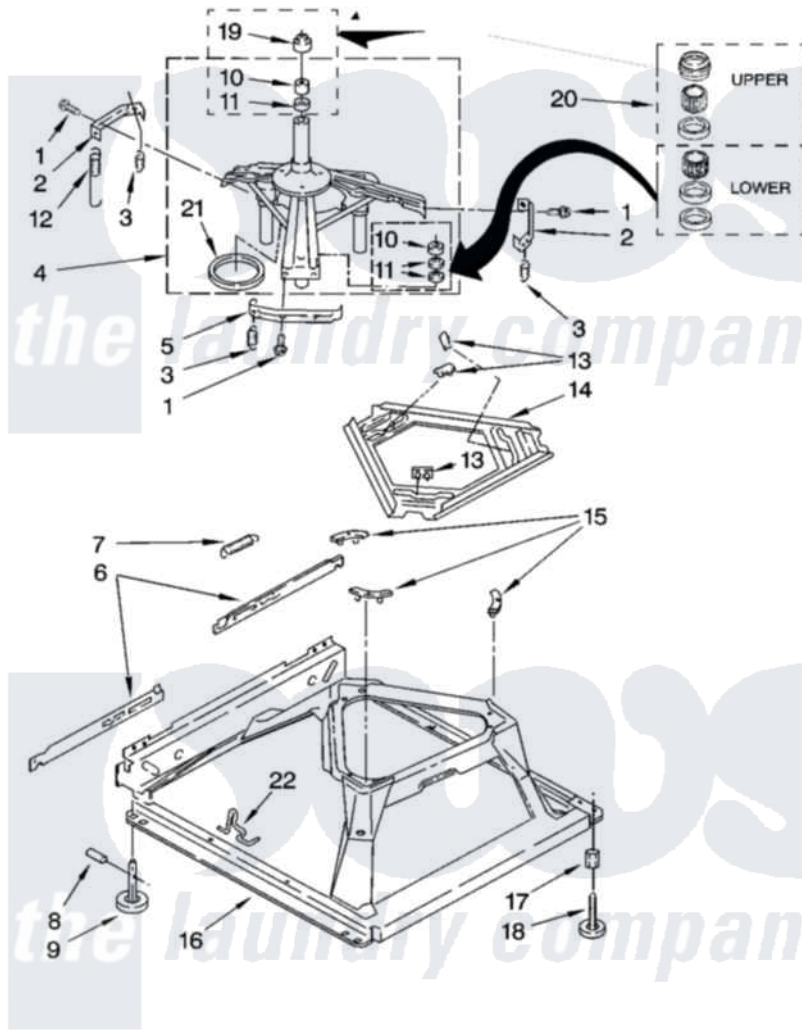

MACHINE BASE PARTS

For Model: 2DMTW5705TW0
(White/Grey)

Maytag [Residential Maytag 2DMTW5705TW0 Washer Parts](#) Parts Diagram 05 - MACHINE BASE PARTS
Click on the part number to view part

Item	Original Part Number	Replaced By	Status	Part Description
1	3400076			Screw, Bracket Mounting
2	64067			Bracket, Spring Outer
3	63907			Spring, Suspension
4	8575214	280184		Support
5	64065			Bracket, Spring Outer
6	63466			Link, Leveling Mechanism
7	62597	8316845		Spring
8	62837			Pin, Knurled
9	62596	285244		Feet-Leveling
10	8546455			Bearing, Centerpost
11	357409	359449		Seal, Agitator Shaft
12	388492	W10250667		Spring, Counterweight
13	62568	285219		Pad
14	3946509			Plate, Suspension
15	3363660	285744		Pad
16	3946512	285771		Base

17	3359452	Nut, Lock
18	W10001130	Foot, Leveling
19	8577376	Seal, Centerpost
20	285203	Centerpost Bearing Kit
21	63134	Ring, Sound Deadening
22	63806	W10145155 Retainer, Suspension Spring