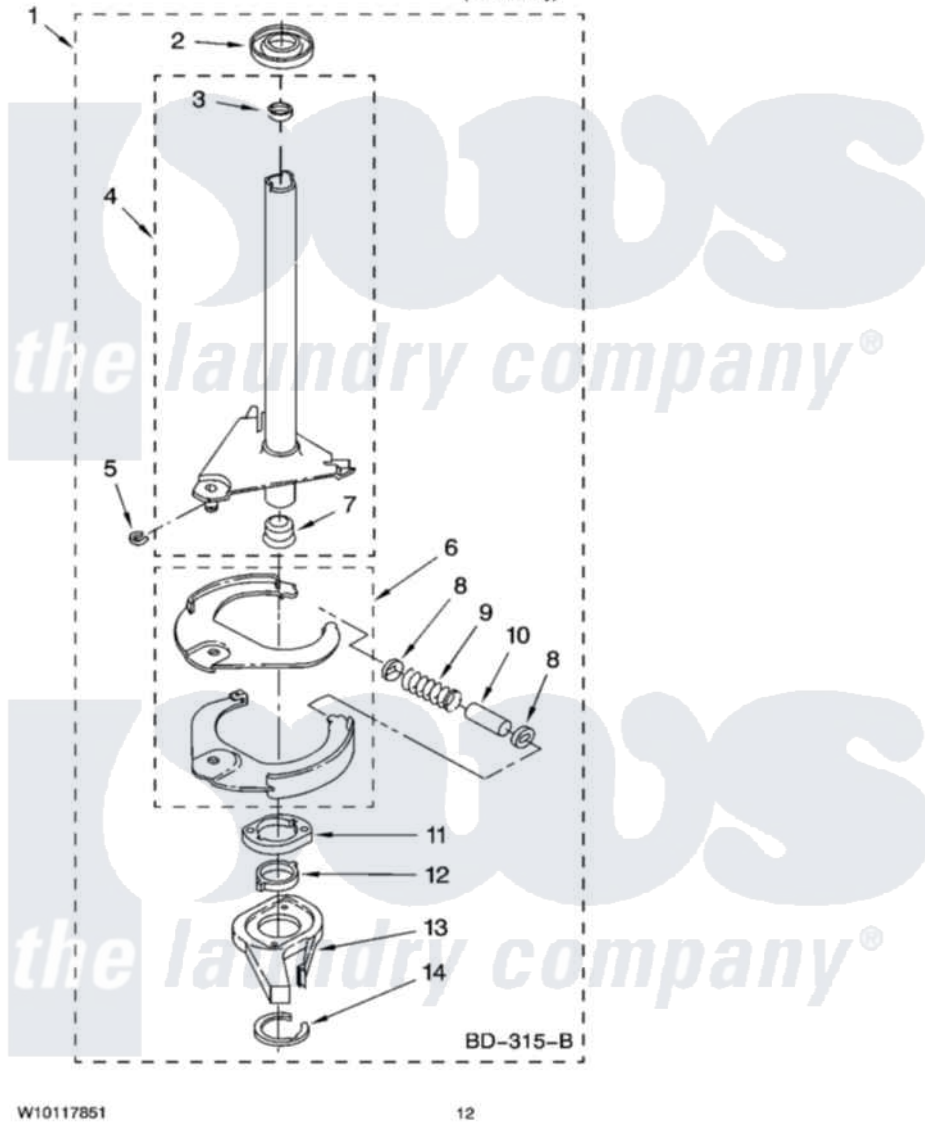

# Maytag 2DMTW5705TW0 07 - BRAKE AND DRIVE TUBE PARTS

## BRAKE AND DRIVE TUBE PARTS

For Model: 2DMTW5705TW0  
(White/Grey)

W10117851

12

Maytag [Residential Maytag 2DMTW5705TW0 Washer Parts](#) Parts Diagram 07 - BRAKE AND DRIVE TUBE PARTS

Click on the part number to view part

Item	Original Part Number	Replaced By	Status	Part Description
1	388952	<a href="#">285792</a>		Basketdrive
2	<a href="#">62658</a>			Ring, Thrust
3	<a href="#">356427</a>			Seal, Spin Pinion
4	64027	<a href="#">64208</a>		Tube-Spin
5	64035	<a href="#">W10083190</a>		Ring, Retaining
6	64232	<a href="#">285438</a>		Shoe-Brake
7	62703	<a href="#">8546462</a>		"T" Bearing, Spin Tube
8	3353956	<a href="#">285658</a>		Sleeve
9	387806		Not Available	Spring, Brake
10	3355360	<a href="#">285658</a>		Sleeve
11	661516	<a href="#">8546461</a>		Cam, Brake Release
12	<a href="#">63022</a>			Sleeve, Cam
13	64194	<a href="#">285790</a>		Lining
14	90368	<a href="#">W10083200</a>		Ring, Retaining
NI			Not Available	
"	<a href="#">285208</a>			Lubricant