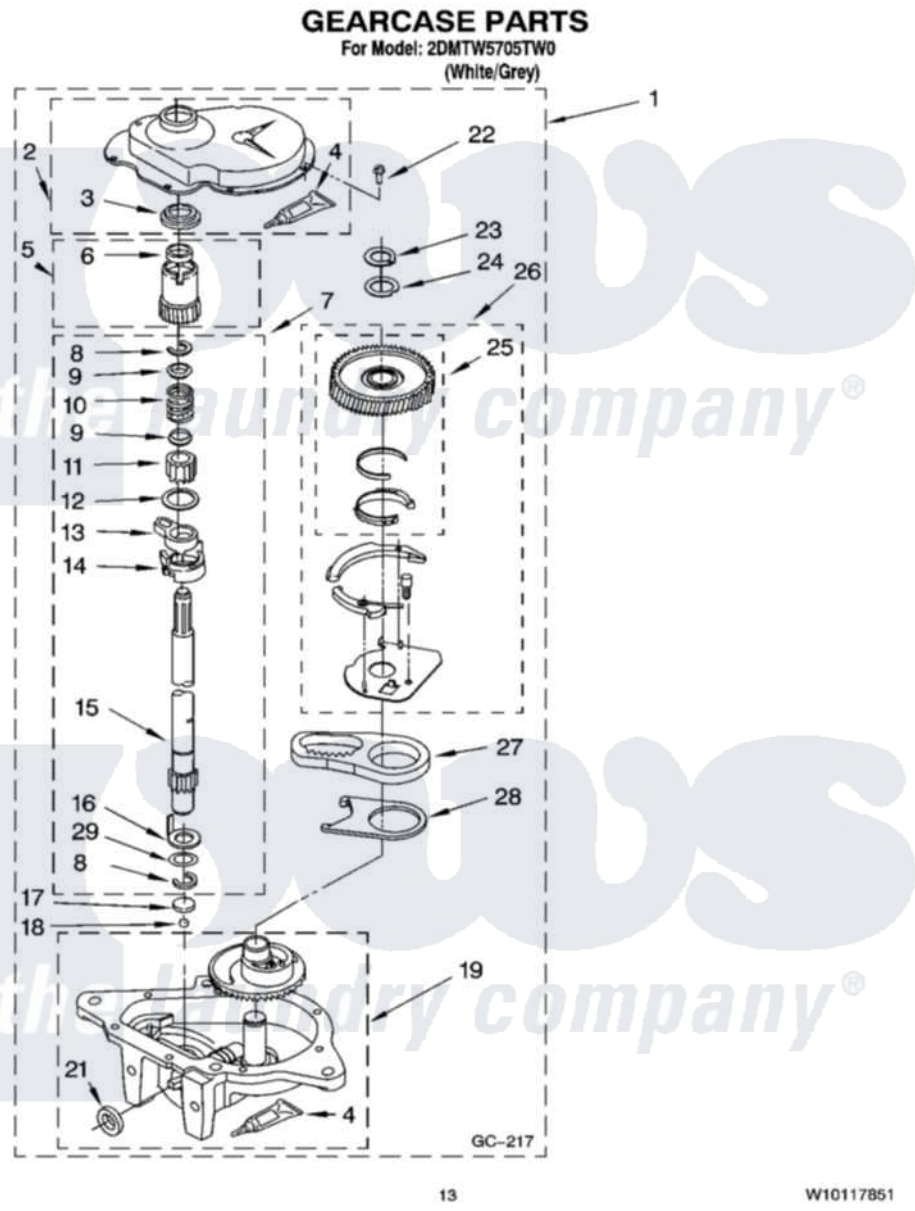

**Maytag 2DMTW5705TW0 08 - GEARCASE PARTS, OPTIONAL PARTS
(NOT INCLUDED)**

13

W10117851

Maytag Residential Maytag 2DMTW5705TW0 Washer Parts Parts Diagram 08 - GEARCASE PARTS, OPTIONAL PARTS (NOT INCLUDED)

Click on the part number to view part

Item	Original Part Number	Replaced By	Status	Part Description
1	3363361	3363395		Gearcase
2	285202			Cover, Gearcase
3	3349985			Seal, Gearcase Cover
4	285195			Sealer Sealer, Gasket
5	63320	285362		Gear and Pinion
6	356427			Seal, Spin Pinion
7	389387			Shaft, Agitator
8	90369		Not Available	Ring, Retaining (2)
9	62677			Retainer, Spring
10	62676			Spring, Agitator
11	63273	285509		Shaft, Agitator
12	62619			Washer, Agitator Gear
13	62580	285206		Cam-Agitator
14	62581	285206		Cam-Agitator
15	285509			Shaft, Agitator

16	62618		Washer, Cam Thrust
17	16018	285205	Bearing
18	85529	285205	Bearing
19	3366851	3363395	Gearcase
21	285352		Seal Kit, Thrust Plug
22	3351614		Screw, Gearcase Cover Mounting
23	3362552	285765	Ring-Retrn
24	285735	285766	Washer Kit, Thrust
25	3348567	W10233584	Gear-Spin
26	285595		Neutral Assembly
27	3349296	8546456	Rack, Connecting
28	62621		Actuator, Shift
29	388815		Washer, Intermediate 1 3976263 Miscellaneous Parts Bag 2 3976300 Washer, Inlet Hose 3 3366913 Clamp, Hose
NI	72017		Paint, Touch-Up
"	350938		Paint, Pressurized Spray B
"	350930		Paint, Pressurized Spray B
"	799344		Paint, Touch-Up)
"		Not Available	
"	350572		Oil
"		Not Available	
"	285208		Lubricant
"	W10340308		Control-Elec
"	285195		Sealer Sealer, Gasket
"		Not Available	
"	367031		Water System Parts
"	280129	280129A	Break-Sphn
"	280130	280130A	Adapter
"	280131	40922	Hose