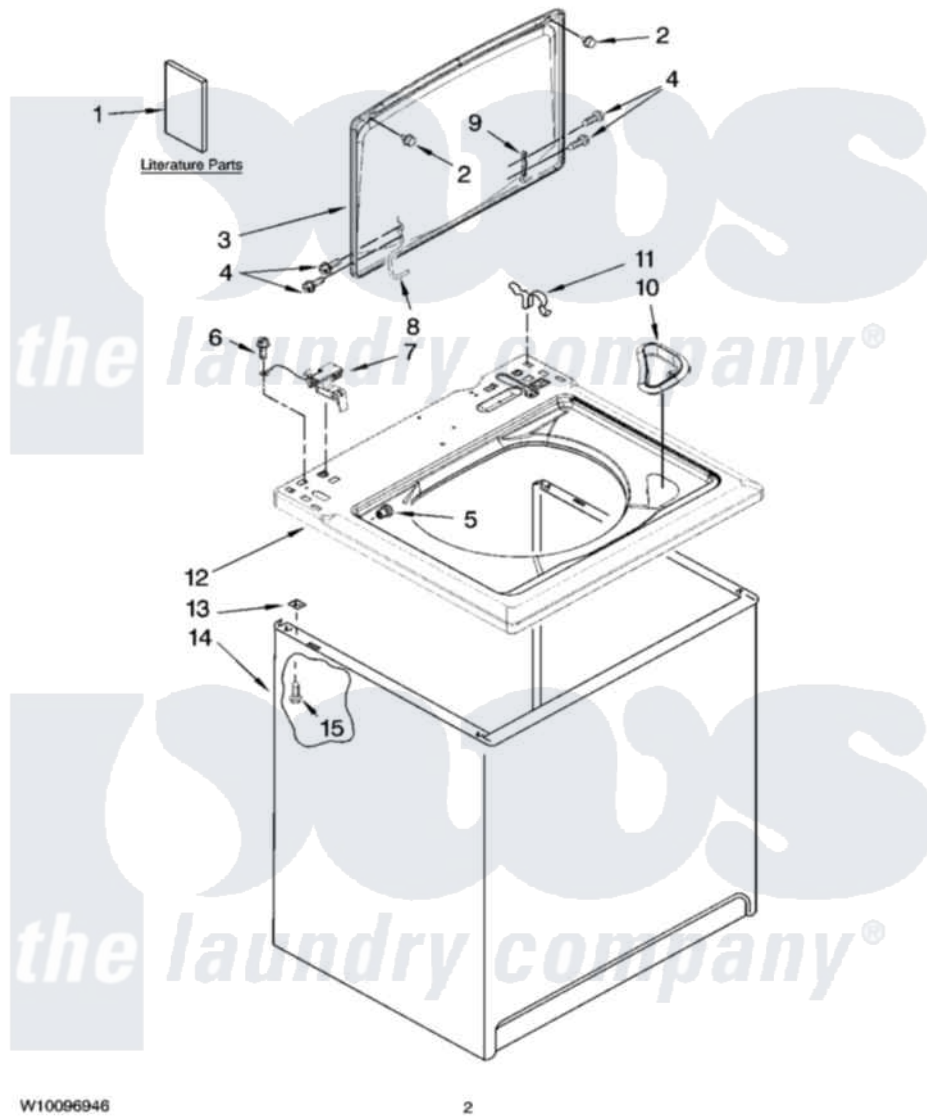

Maytag 2DMTW5705TW1 01 - TOP AND CABINET PARTS

TOP AND CABINET PARTS

For Model: 2DMTW5705TW1
(White/Grey)

W10096946

2

Maytag [Residential Maytag 2DMTW5705TW1 Washer Parts](#) Parts Diagram 01 - TOP AND CABINET PARTS
Click on the part number to view part

Item	Original Part Number	Replaced By	Status	Part Description
1	W10117852		Not Available	Use & Care Guide
"	W10113772		Not Available	Wiring Diagram
"	W10096946		Not Available	Repair Parts List
2	9724509			Bumper, Lid
3	W10093782	W10193868		Lid
4	W10119828			Screw, Lid Hinge Mounting
5	8319539			Bearing, Lid Hinge
6	3351614			Screw, Gearcase Cover Mounting
7	8318084			Switch, Lid
8	W10225136			Hinge 7 Pad Assembly
9	91770			Hinge, Lid
10	W10192089			Dispenser, Bleach
11	62780			Clip, Top And Cabinet And Rear Panel
12	W10194868			Top
13	62750			Spacer, Cabinet To Top (4)