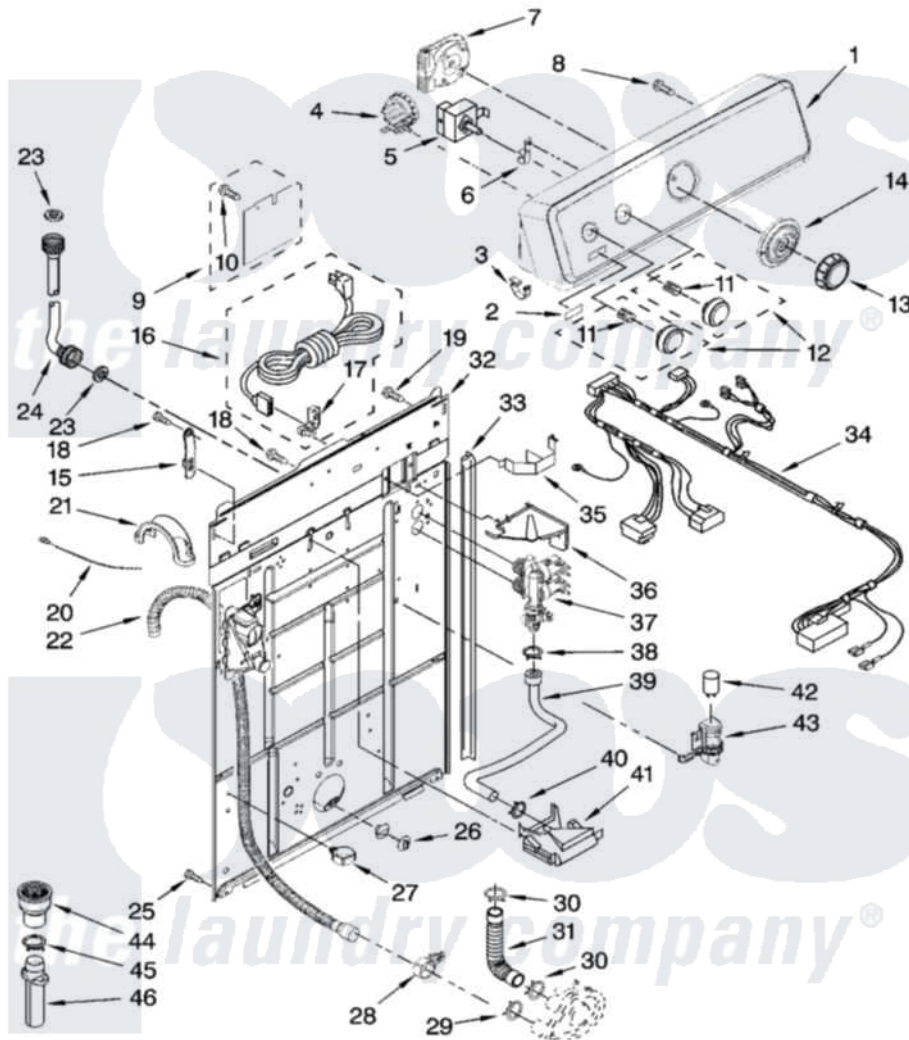

CONTROLS AND REAR PANEL PARTS

For Model: 2DMTW5705TW1
(White/Grey)

W10096946

4

Maytag Residential Maytag 2DMTW5705TW1 Washer Parts Parts Diagram 02 - CONTROLS AND REAR PANEL PARTS

Click on the part number to view part

Item	Original Part Number	Replaced By	Status	Part Description
1	W10096815			Console And Shell Assembly
2	W10203949			Medallion
3	8312709			Clip-Console
4	8577844	W10339251		Switch-WL
5	8578338			Switch, Water Temperature
6	8317975			Restraint, Harness
7	W10113771			Timer
8	3400073			Screw, Ground
9	W10093726			Shield, Assembly Lower
10	W10000080	8282566		Clip, Pine Tree
11	8536939			Clip, Knob
12	W10110035			Knob
13	W10110033			Knob, Timer
14	W10112571			Dial,
15	8568314			Strap, Console
16	8578842	285800		Cord-Power

17	3952821	285777	Relief-Str
18	9740848		Screw, Mixing Valve Mounting
19	3351614		Screw, Gearcase Cover Mounting
20	3347868	W10339879	Tie, Cable
21	8577378		U-Bend, Drain Hose
22	W10096921		Drain Hose Assembly
23	W10242307	16123	Washer Inlet-Hose Miscellaneous Parts Must be Ordered Separately.
24	W10194208	89503	Hose-Inlet
"	8571378	89503	Hose-Inlet
25	62863	3390631	Screw, 10-16 X 3/8
26	8519200		Support, Rear Panel
27	8541667		Clamp, Hose
28	8541668		Clamp, Hose
29	8317496	285655	Clamp, Hose
30	3363366	616099	Clamp
31	3951449	285871	Hose
32	8318015		Panel, Rear
33	62747		Pad, Rear Panel
34	W10113810		Harness, Wiring
35	8055003		Clip, Harness And Pressure Switch
36	8539874		Shield, Suds
37	8578343		Valve, Water Inlet W/Bi-Metal
38	301958	596669	Clamp, Manifold
39	8317974	8317926	Hose, Vacuum Break
40	370450	596669	Clamp, Manifold
41	387606	3360977	Break-Vac
42	W10244889	8572717	Capacitor, Motor Start
43	8318046		Clip, Capacitor
44	8577375		Coupling, Drain Hose
45	285655		Clamp, Hose
46	3363920	3363920A	Adapter