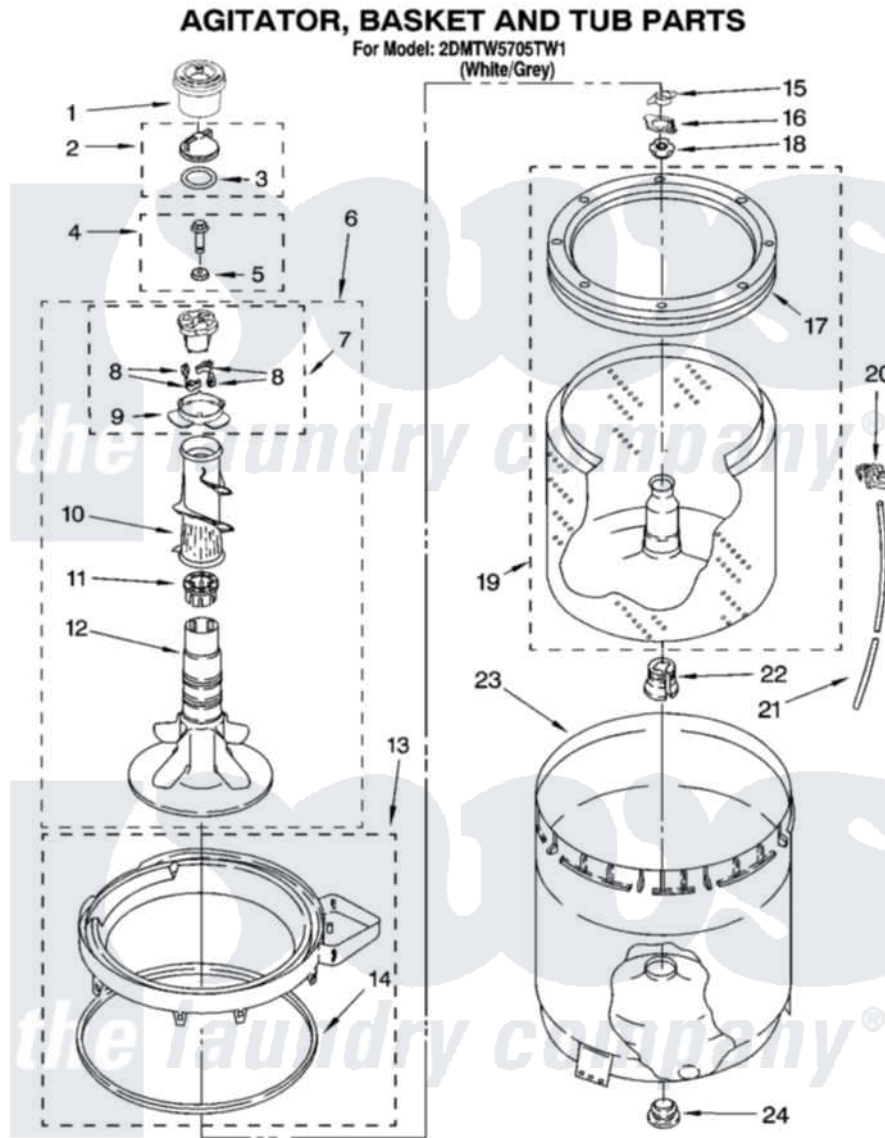

Maytag 2DMTW5705TW1 03 - AGITATOR, BASKET AND TUB PARTS

W1006946

6

Maytag [Residential Maytag 2DMTW5705TW1 Washer Parts](#) Parts Diagram 03 - AGITATOR, BASKET AND TUB PARTS

[Click on the part number to view part](#)

Item	Original Part Number	Replaced By	Status	Part Description
1	8565968			Dispenser, Fabric Softener
2	3354733	W10074580		Cap, Barrier
3	W10072840			Fabric Softener
4	358237			Screw And Washer
5	3949550			Washer
6	W10093672			Agitator
7	3363663	285811		Cam-Agitator
8	3366877	80040		Dog-Agitator
9	3363661			Bearing, Driven Cam
10	3349019			Auger, Agitator
11	3350389	285587		Washer
12	W10110020			Agitator
13	8528150	W10445870		Ring-Tub
14	3976308			Gasket, Tub Ring
15	3354845			Clip, Agitator
16	8543666			Washer, Agitator

17	387240		Ring, Balance
18	21366		Nut, Spanner
19	8526016	W10389328	Clothes Container, Assembly
20	2219077		Clip, Pressure Switch Hose
21	3347780	353244	Hose, Pressure Switch
22	389140		Tub Block, Basket Drive
23	63849		Strain Relief, Power Cord
24	383727		Gasket, Centerpodt