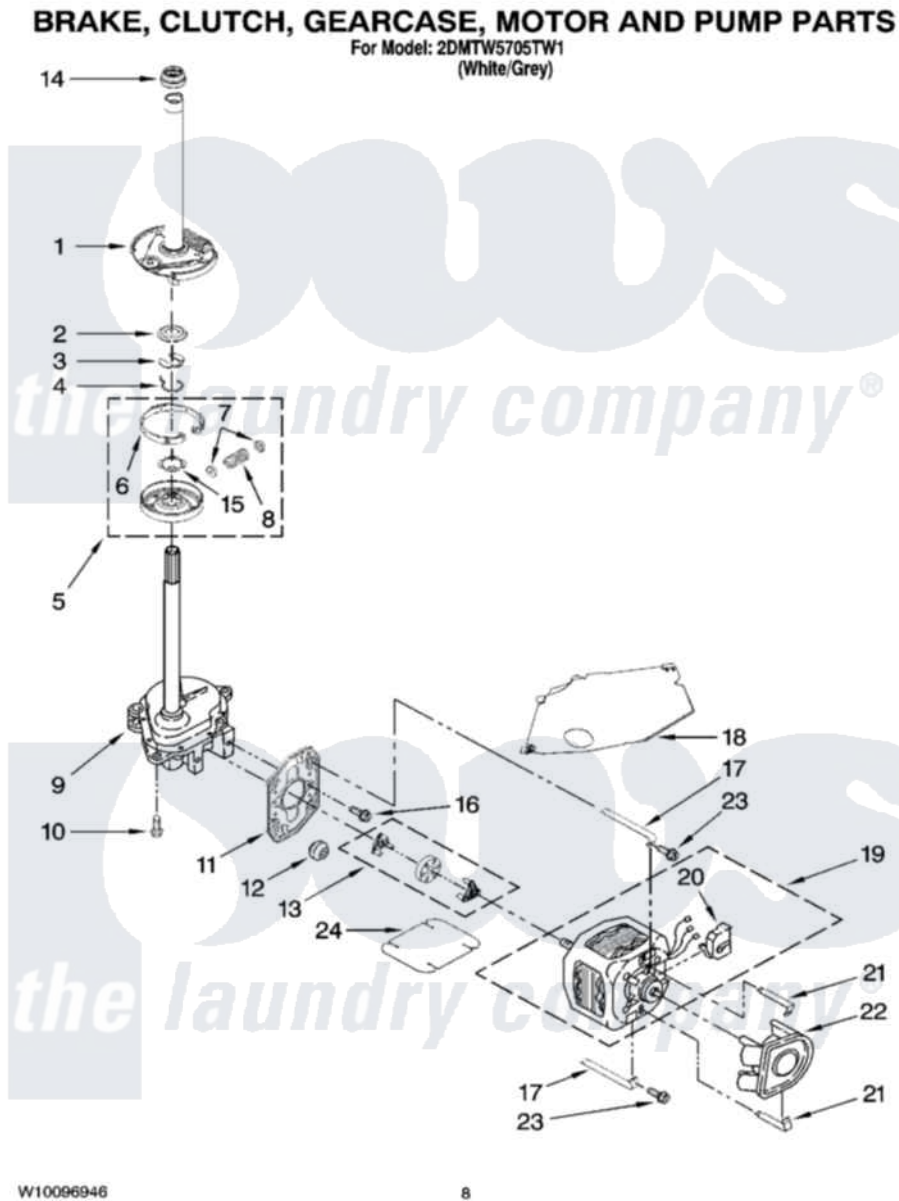

Maytag 2DMTW5705TW1 04 - BRAKE, CLUTCH, GEARCASE, MOTOR AND PUMP PARTS

Maytag [Residential Maytag 2DMTW5705TW1 Washer Parts](#) Parts Diagram 04 - BRAKE, CLUTCH, GEARCASE, MOTOR AND PUMP PARTS
Click on the part number to view part

Item	Original Part Number	Replaced By	Status	Part Description
1	388952	285792		Basketdrive
2	63292			Washer, Spin Tube Thrust
3	62697	W10080230		Ring, Spin Tube Support
4	63283	285353		Ring
5	3951311	285785		Clutch
6	3951308	285790		Lining
7	62646			Cap, Clutch Spring
8	3946792			Spring And Damper Assembly
9	3363361	3363395		Gearcase
10	3357334	3400516		Screw Anti-Rattle
11	62611			Plate, Motor Mount To Gearcase
12	62691			Grommet, Motor
13	3978849	285852A		Coupling
14	8577374			Seal, Centerpost

15	3355454		Clip, Main Drive
16	3400516		Screw Anti-Rattle
17	W10086010		Retainer, Motor
18	3362089		Shield, Tub To Motor
19	3946896		Motor, Main Drive
20	8529896		Switch, Main Drive Motor
21	8546127		Retainer, Pump
22	3363394		Pump
23	3387485	273556	Screw, 10-16 X 5/8
24	3946532		Shield, Motor