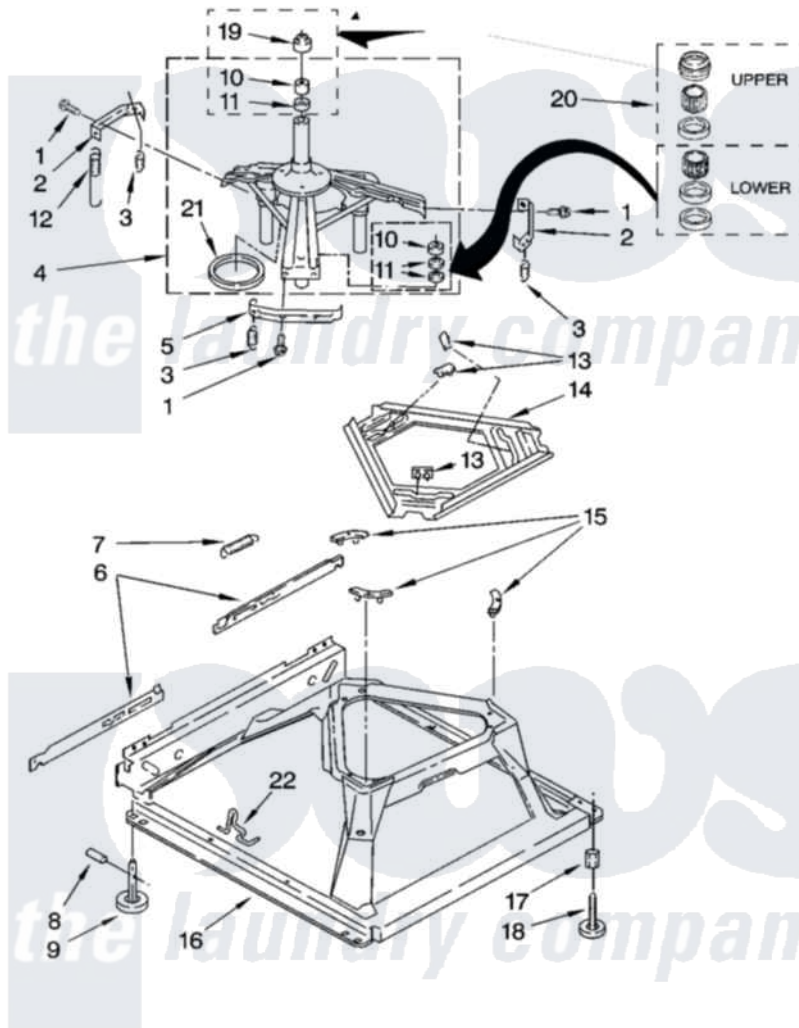

MACHINE BASE PARTS

For Model: 2DMTW5705TW1
(White/Grey)

Maytag [Residential Maytag 2DMTW5705TW1 Washer Parts](#) Parts Diagram 05 - MACHINE BASE PARTS
Click on the part number to view part

Item	Original Part Number	Replaced By	Status	Part Description
1	3400076			Screw, Bracket Mounting
2	64067			Bracket, Spring Outer
3	63907			Spring, Suspension
4	8575214	280184		Support
5	64065			Bracket, Spring Outer
6	63466			Link, Leveling Mechanism
7	62597	8316845		Spring
8	62837			Pin, Knurled
9	62596	285244		Feet-Leveling
10	8546455			Bearing, Centerpost
11	357409	359449		Seal, Agitator Shaft
12	W10250667			Spring, Counterweight
13	62568	285219		Pad
14	3946509			Plate, Suspension
15	3363660	285744		Pad
16	3946512	285771		Base

17	3359452	Nut, Lock
18	W10001130	Foot, Leveling
19	8577376	Seal, Centerpost
20	285203	Centerpost Bearing Kit
21	63134	Ring, Sound Deadening
22	W10145155	Retainer, Suspension Spring