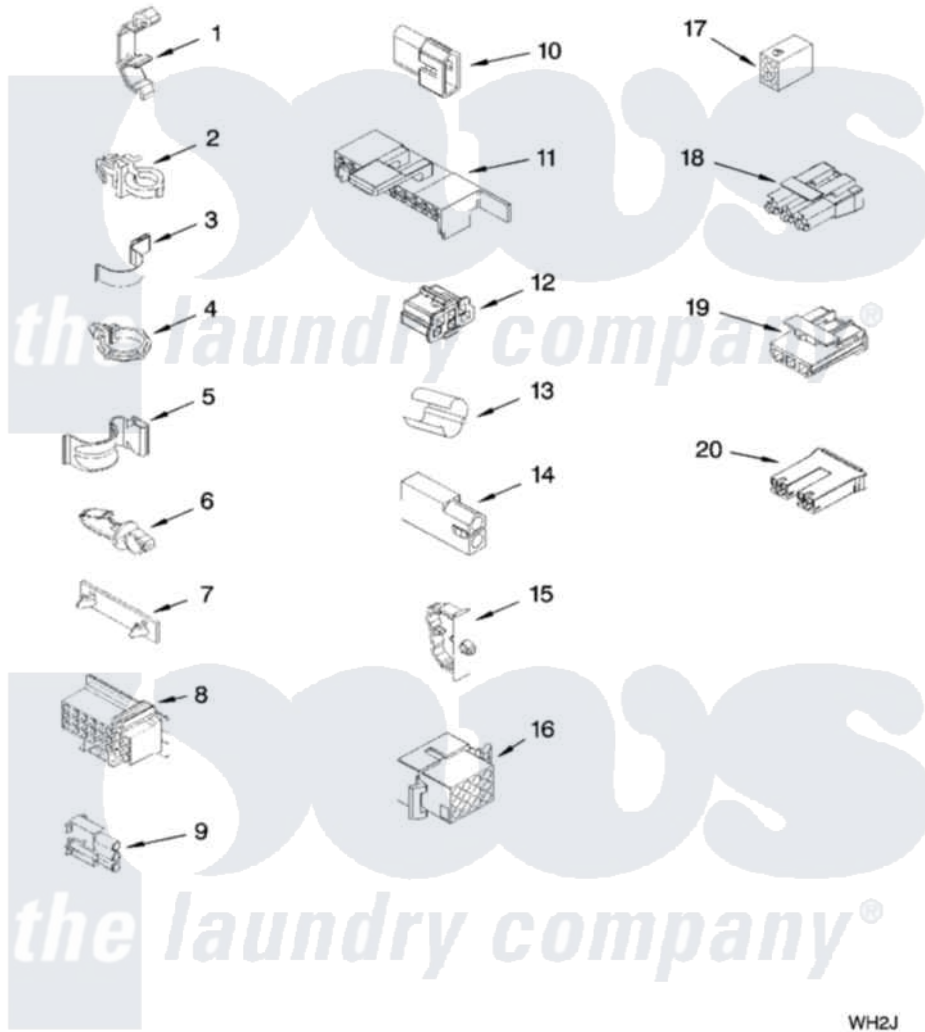

# Maytag 2DMTW5705TW1 06 - WIRING HARNESS PARTS

## WIRING HARNESS PARTS

For Model: 2DMTW5705TW1  
(White/Grey)

W1006946

10

Maytag [Residential Maytag 2DMTW5705TW1 Washer Parts](#) Parts Diagram 06 - WIRING HARNESS PARTS  
Click on the part number to view part

Item	Original Part Number	Replaced By	Status	Part Description
1	<a href="#">3349557</a>			Retainer, Harness
2	388498		Not Available	Clip, Harness
3	3347812	<a href="#">8528351</a>		Clip
4	3352501	<a href="#">8559320</a>		Restraint, Hose
5	<a href="#">90016</a>			Clip, Pressure Switch Hose
6	3390496	<a href="#">8281256</a>		Clip, Harness
7	<a href="#">389379</a>			Retainer, Side To Feature Panel
8	<a href="#">3948614</a>			Disconnect Block
"	<a href="#">352089</a>			Timer, Block Disconnect
9	<a href="#">62889</a>			Receptacle, Terminal
10	<a href="#">353424</a>			Plug, Terminal
11	<a href="#">62505</a>			Block, Disconnect
12	<a href="#">3347243</a>			Block, Disconnect
13	<a href="#">63523</a>			Harness, Protector
14	<a href="#">717252</a>			Receptacle, Terminal
15	<a href="#">3352944</a>			Clip, Harness

16	3390423		Not Available	Block, Disconnect (12-Way) (Timer) (Use Term. 94613)
17	3347730		Not Available	Receptacle, (6-Way) (Use Term. 94613)
18	3948617	<a href="#">2172937</a>		Connector
19	<a href="#">3360056</a>			Connector
20	<a href="#">3354925</a>			Block, Connector
"	<a href="#">3354926</a>			Block, Connector