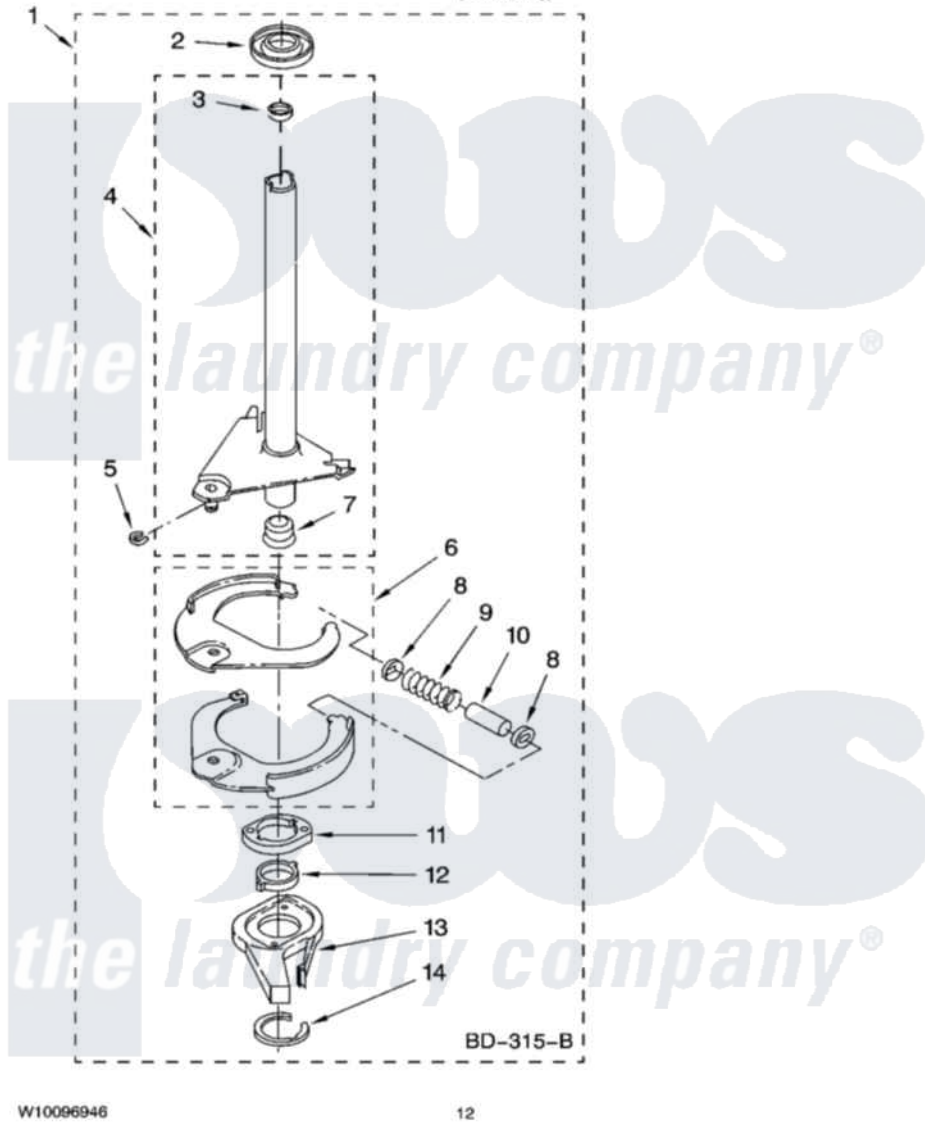

Maytag 2DMTW5705TW1 07 - BRAKE AND DRIVE TUBE PARTS

BRAKE AND DRIVE TUBE PARTS

For Model: 2DMTW5705TW1
(White/Grey)

W10086946

12

Maytag [Residential Maytag 2DMTW5705TW1 Washer Parts](#) Parts Diagram 07 - BRAKE AND DRIVE TUBE PARTS
Click on the part number to view part

Item	Original Part Number	Replaced By	Status	Part Description
1	388952	285792		Basketdrive
2	62658			Ring, Thrust
3	356427			Seal, Spin Pinion
4	64027	64208		Tube-Spin
5	64035	W10083190		Ring, Retaining
6	64232	285438		Shoe-Brake
7	62703	8546462		"T" Bearing, Spin Tube
8	3353956	285658		Sleeve
9	387806		Not Available	Spring, Brake
10	3355360	285658		Sleeve
11	661516	8546461		Cam, Brake Release
12	63022			Sleeve, Cam
13	64194	285790		Lining
14	90368	W10083200		Ring, Retaining
	BLANK		Not Available	FOLLOWING PARTS NOT ILLUSTRATED
"	285208			Lubricant