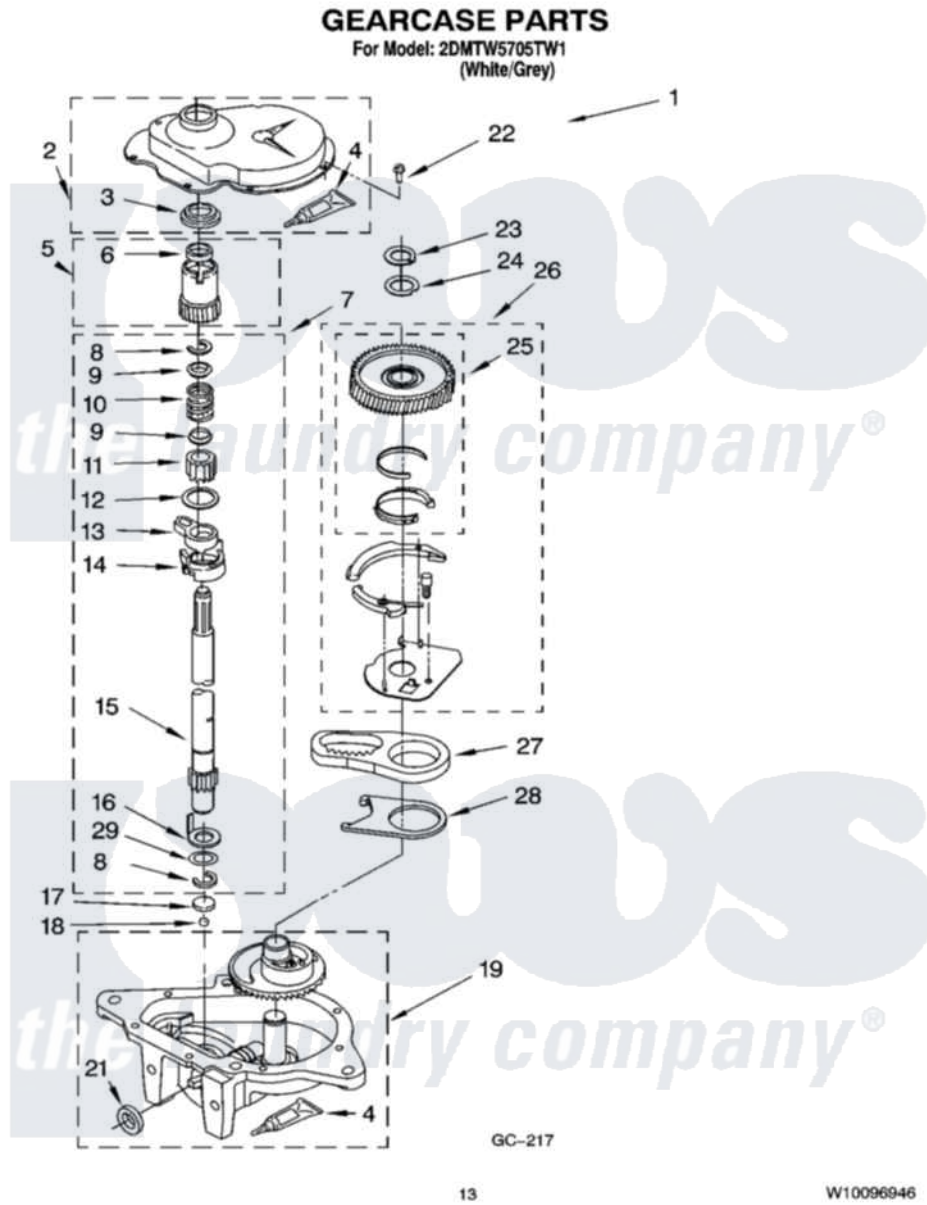

Maytag 2DMTW5705TW1 08 - GEARCASE PARTS

13

W10096946

Maytag [Residential Maytag 2DMTW5705TW1 Washer Parts](#) Parts Diagram 08 - GEARCASE PARTS
Click on the part number to view part

Item	Original Part Number	Replaced By	Status	Part Description
1	3363361	3363395		Gearcase
2	285202			Cover, Gearcase
3	3349985			Seal, Gearcase Cover
4	285195			Sealer Sealer, Gasket
5	63320	285362		Gear and Pinion
6	356427			Seal, Spin Pinion
7	389387			Shaft, Agitator
8	90369		Not Available	Ring, Retaining (2)
9	62677			Retainer, Spring
10	62676			Spring, Agitator
11	63273	285509		Shaft, Agitator
12	62619			Washer, Agitator Gear
13	62580	285206		Cam-Agitator
14	62581	285206		Cam-Agitator
15	285509			Shaft, Agitator
16	62618			Washer, Cam Thrust

17	16018	285205	Bearing
18	85529	285205	Bearing
19	3366851	3363395	Gearcase
21	285352		Seal Kit, Thrust Plug
22	3351614		Screw, Gearcase Cover Mounting
23	3362552	285765	Ring-Retrn
24	285735	285766	Washer Kit, Thrust
25	3348567	W102333584	Gear-Spin
26	285595		Neutral Assembly
27	3349296	8546456	Rack, Connecting
28	62621		Actuator, Shift
29	388815		Washer, Intermediate 1 3976263 Miscellaneous Parts Bag 2 3976300 Washer, Inlet Hose 3 3366913 Clamp, Hose