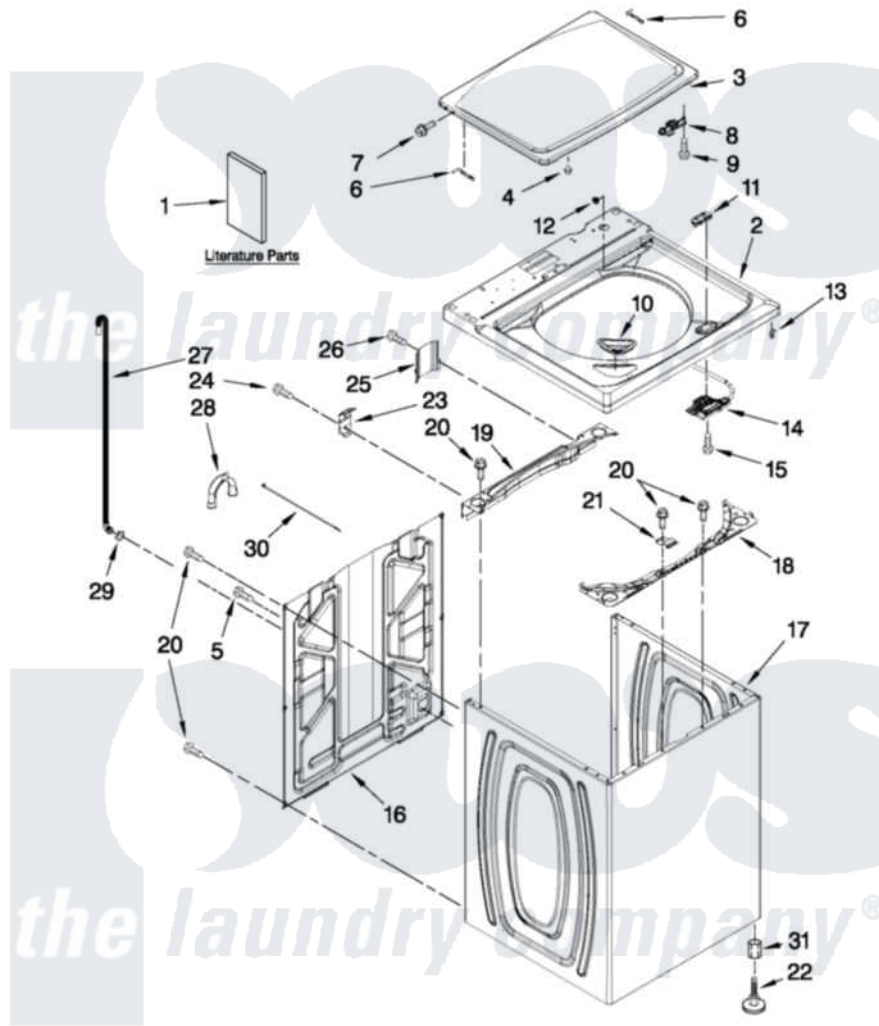

Maytag 3LMVWC100YW0 01 - TOP AND CABINET PARTS

MAYTAG

TOP AND CABINET PARTS

AUTOMATIC WASHER

For Model: 3LMVWC100YW0
(White)

FOR ORDERING INFORMATION REFER TO PARTS PRICE LIST

5-12 Litho in U.S.A. (JLP)(bay)

1

Part No. W10499055 Rev. A

Maytag [Residential Maytag 3LMVWC100YW0 Washer Parts](#) Parts Diagram 01 - TOP AND CABINET PARTS

[Click on the part number to view part](#)

Item	Original Part Number	Replaced By	Status	Part Description
1	W10454255		Not Available	INSTALLATION INSTRUCTIONS
"	W10462971		Not Available	USE & CARE GUIDE
"	W10481208		Not Available	TECH SHEET
2	W10251325			Top
3	W10338623			Lid
4	9724509			Bumper, Lid
5	9740848			Screw, Mixing Valve Mounting
6	91770			Hinge, Lid
7	W10119872	W10119828		Screw, Lid Hinge Mounting
8	W10240513			Strike, Lid Lock
9	W10273971			Screw, 6-19 X 1/2
10	W10192089			Dispenser, Bleach
11	W10392041			Bezel, Lid Lock
12	21258			Bearing, Lid Hinge
13	90016			Clip, Pressure Switch Hose
14	W10294102			Latch, Lid Lock Assembly

15	8281163		Screw, Dispenser Housing Mounting
16	W10250884		Panel Rear
17	W10251994	W10338650	Cabinet
18	W10215098		Brace, Cabinet Top Front
19	W10215099		Brace, Cabinet Top Rear
20	1157158	489069	Xxscrew, 10-12 X 1/2
21	W10248088		Lock, Top
22	W10397767		Foot Assembly, Leveling
23	W10215102		Hinge, Top
24	W10142728	3370225	Screw
25	W10215139		Cover, Harness
26	3400076		Screw, Bracket Mounting
27	W10221546		Hose, Outer Drain Assembly
28	W10280024		U-Bend, Drain Hose
29	356138		Clamp, Hose
30	W10339879		Tie, Cable
31	3359452		Nut, Lock