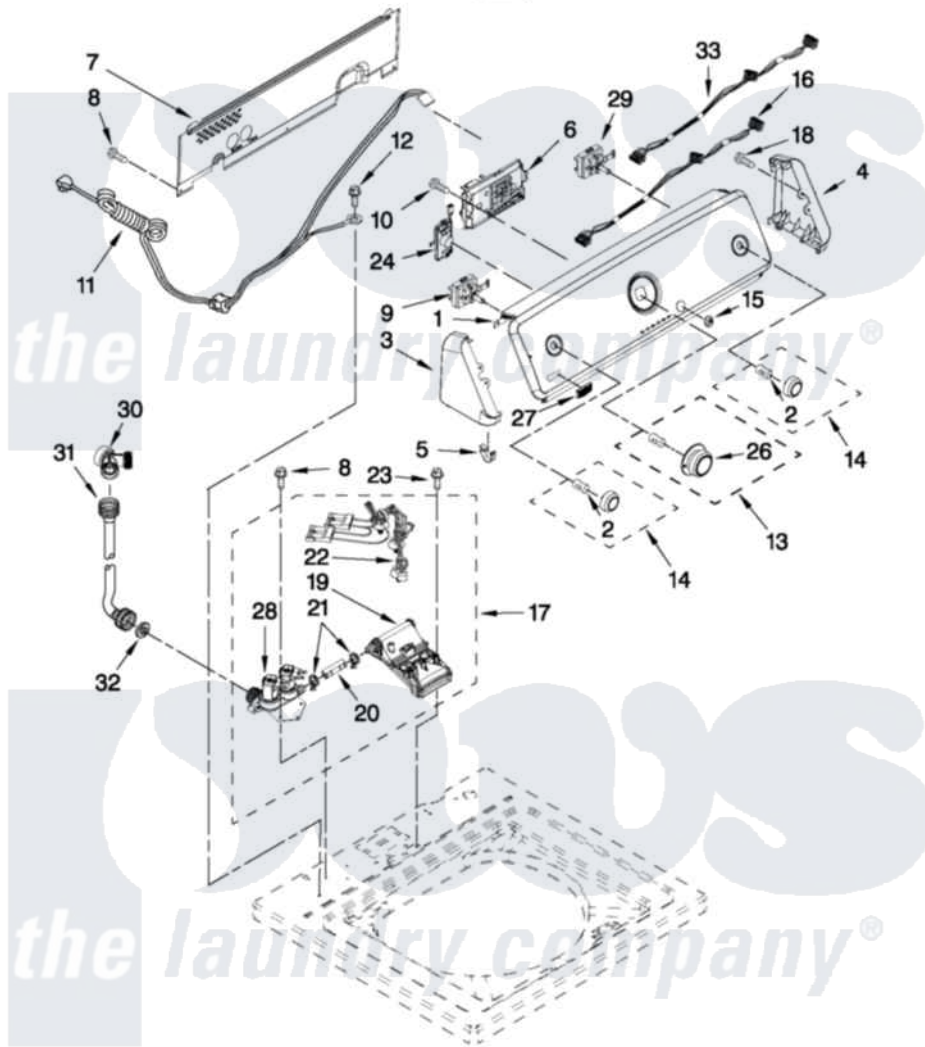

Maytag 3LMVWC100YW0 02 - CONTROLS AND WATER INLET PARTS

CONTROLS AND WATER INLET PARTS

For Model: 3LMVWC100YW0
(White)

FOR ORDERING INFORMATION REFER TO PARTS PRICE LIST

W10499055

3

Maytag [Residential Maytag 3LMVWC100YW0 Washer Parts](#) Parts Diagram 02 - CONTROLS AND WATER INLET PARTS

[Click on the part number to view part](#)

| Item | Original Part Number | Replaced By | Status | Part Description |
|------|---------------------------|------------------------|--------|--|
| 1 | W10464666 | | | Panel, Console |
| 2 | 8536939 | | | Clip, Knob |
| 3 | W10193826 | | | Cap, End |
| 4 | W10193823 | | | Cap, End |
| 5 | 8312709 | | | Clip-Console |
| 6 | W10480675 | | | Control Unit Assembly, Machine And Motor |
| 7 | W10420985 | | | Panel, Console Rear Cover |
| 8 | 1157158 | 489069 | | Xxscrew, 10-12 X 1/2 |
| 9 | W10285517 | | | Switch, Rotary Encoder |
| 10 | 90767 | | | Screw, 8A X 3/8 HeX Washer Head Tapping |
| 11 | W10446856 | | | Cord, Power |
| 12 | 3400076 | | | Screw, Bracket Mounting |
| 13 | W10317454 | | | Timer Knob And Dial Assembly |
| 14 | W10317455 | | | Knob, Push-To-Start |