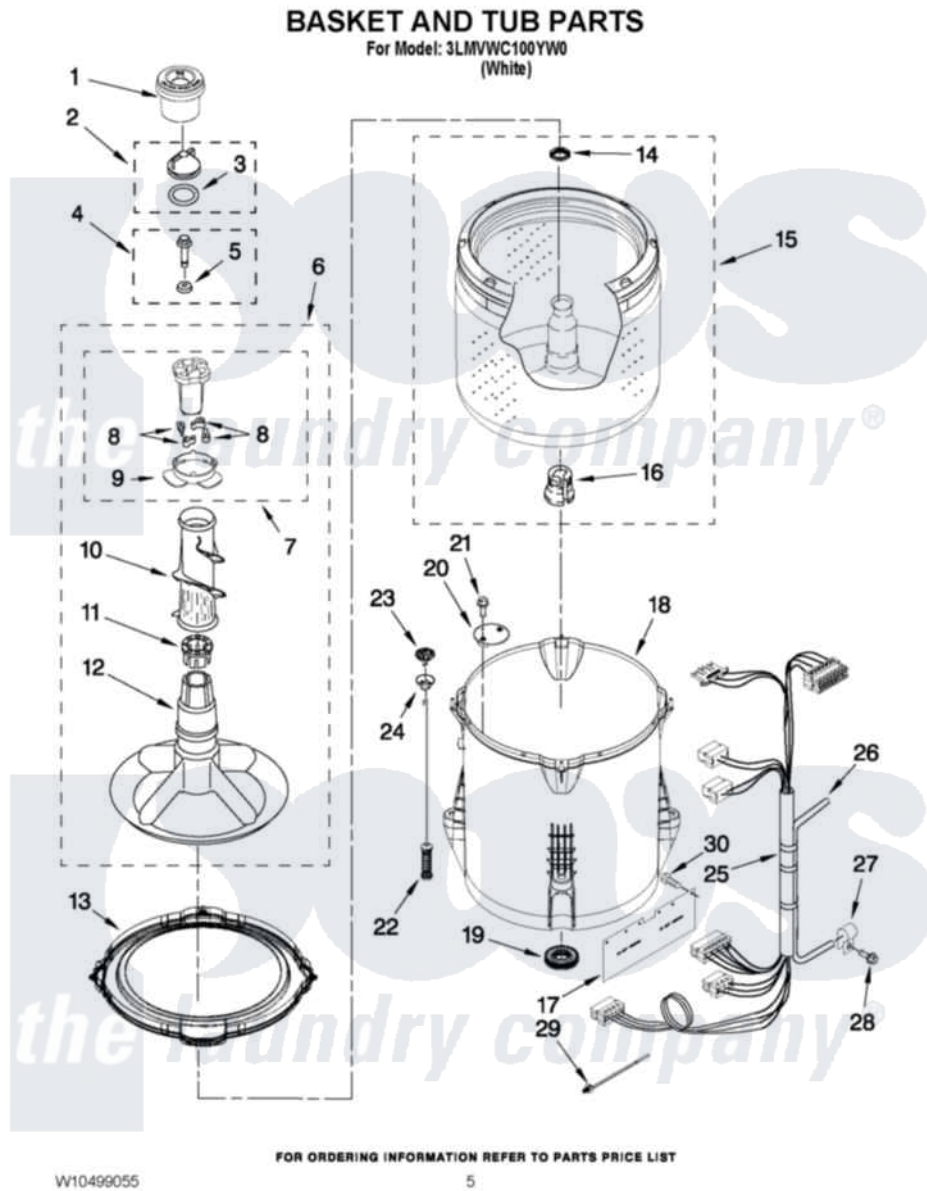

Maytag 3LMVWC100YW0 03 - BASKET AND TUB PARTS

Maytag [Residential Maytag 3LMVWC100YW0 Washer Parts](#) Parts Diagram 03 - BASKET AND TUB PARTS
Click on the part number to view part

Item	Original Part Number	Replaced By	Status	Part Description
1	8575076	8575076A		Dispenser
2	3354733	W10074580		Cap, Barrier
3	W10072840			Fabric Softener
4	W10003790			Screw And Washer
5	3949550			Washer
6	3348117	285565		Agitator
7	3948431	285811		Cam-Agitator
8	3366877	80040		Dog-Agitator
9	3363661			Bearing, Driven Cam
10	3348752			Mover, Clothes
11	3350389	285587		Washer
12	3347288			Agitator
13	W10215107			Ring-Tub
14	21366			Nut, Spanner
15	W10358261	W10349185		Basket
16	389140			Tub Block, Basket Drive

17	W10339098		Shield, Splash
18	W10238320	W10371566	Tub-Outer
19	W10006371	W10324647	Seal-Tub
20	W10215093		Filter, Drain Pump
21	8533928		Screw, 8-18 X 3/4
22	W10257087	W10349193	Suspension
23	W10405423	W10440729	Suspension
24	W10256551	W10440729	Suspension
25	W10485650		Harness, Lower
26	W10236981	353244	Hose, Pressure Switch
27	W10005430		Clamp, Pressure Hose Retainer
28	8533943	W10109200	Screw, Baffle Mounting
29	W10298887		Cable Tie
30	W10429200		Retainer, Push In