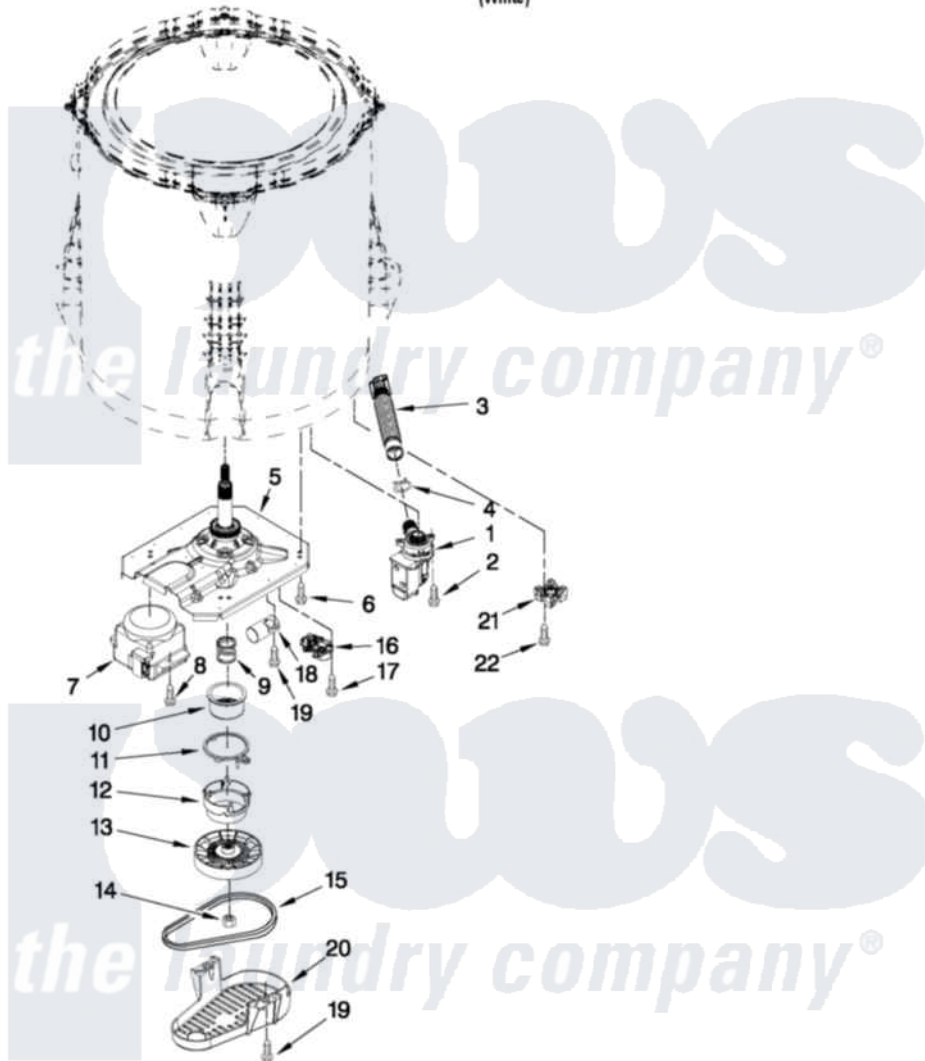

Maytag 3LMVWC100YW0 04 - GEARCASE, MOTOR AND PUMP PARTS

GEARCASE, MOTOR AND PUMP PARTS

For Model: 3LMVWC100YW0
(White)

W10499055

FOR ORDERING INFORMATION REFER TO PARTS PRICE LIST

7

Maytag [Residential Maytag 3LMVWC100YW0 Washer Parts](#) Parts Diagram 04 - GEARCASE, MOTOR AND PUMP PARTS

[Click on the part number to view part](#)

Item	Original Part Number	Replaced By	Status	Part Description
1	W10292579			Pump Assembly, Drain
2	W10004910			Screw, 12-16 X 1-1/4
3	W10215091			Hose, Inner Drain Assembly
4	8317496	285655		Clamp, Hose
5	W10006402			Gearcase Assembly
6	W10249633			Screw, 7.2-1.6 X 30
7	W10249626			Motor, Drive
8	W10094780	W10182109		Screw-Kit
9	W10326374	W10315818		Cam
10	W10006352	W10315818		Cam
11	W10006353	W10315818		Cam
12	W10006354	W10315818		Cam
13	W10246453			Pulley
14	W10163336			Nut, Pulley
15	W10006388			Belt, Drive
16	W10249623			Actuator, Shift

17	9741052	Screw, 6-32 X 1.00
18	W10349183	Capacitor, Motor Run
19	357640	Screw And Washer
20	W10006383	Shield, Pulley Cover
21	W10238318	Counterweight
22	W10238319	Screw, 8-18 X 1.00