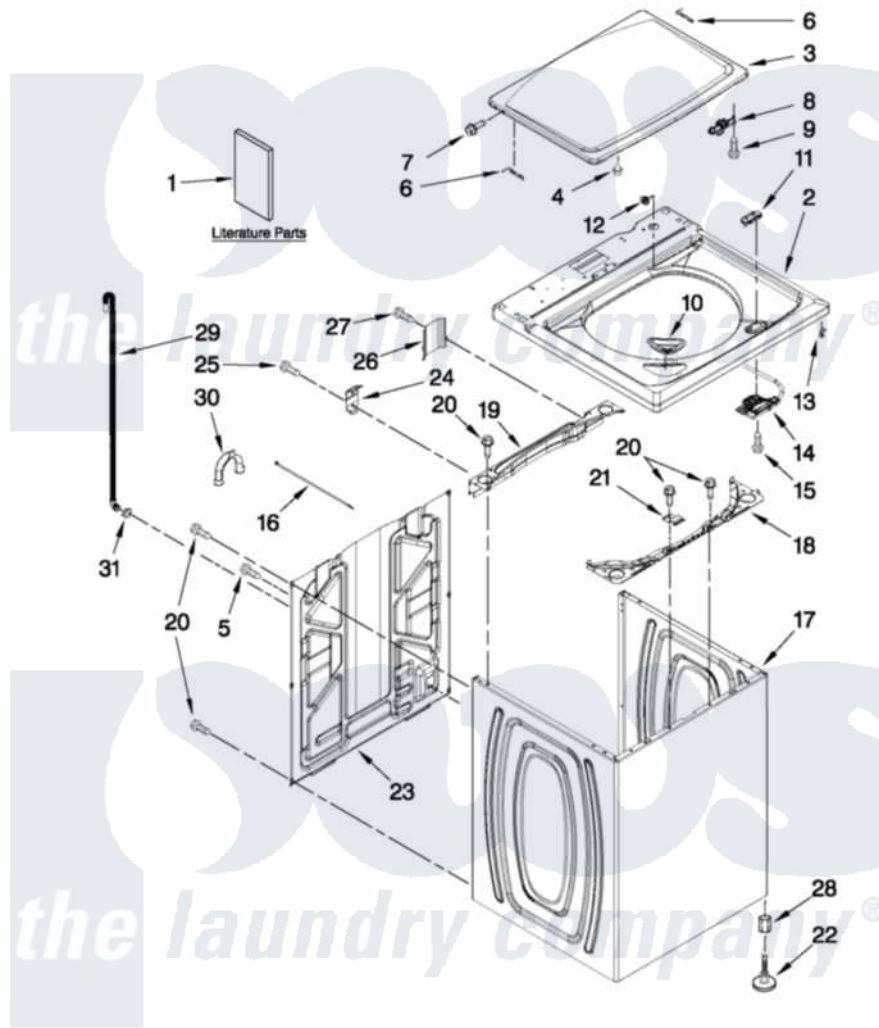

Maytag 3LMVWC400YW0 01 - TOP AND CABINET PARTS

MAYTAG

TOP AND CABINET PARTS

AUTOMATIC WASHER

For Model: 3LMVWC400YW0
(White)

FOR ORDERING INFORMATION REFER TO PARTS PRICE LIST

5-12 Litho in U.S.A. (JLP)(bay)

1

Part No. W10499057 Rev. A

Maytag [Residential Maytag 3LMVWC400YW0 Washer Parts](#) Parts Diagram 01 - TOP AND CABINET PARTS

[Click on the part number to view part](#)

Item	Original Part Number	Replaced By	Status	Part Description
1	W10454255		Not Available	INSTALLATION INSTRUCTIONS
"	W10475873		Not Available	USE & CARE GUIDE
"	W10481208		Not Available	TECH SHEET
2	W10251325			Top
3	W10338624			Lid
4	9724509			Bumper, Lid
5	9740848			Screw, Mixing Valve Mounting
6	91770			Hinge, Lid
7	W10119872	W10119828		Screw, Lid Hinge Mounting
8	W10240513			Strike, Lid Lock
9	W10273971			Screw, 6-19 X 1/2
10	W10192089			Dispenser, Bleach
11	W10392041			Bezel, Lid Lock
12	21258			Bearing, Lid Hinge
13	90016			Clip, Pressure Switch Hose
14	W10294102			Latch, Lid Lock Assembly