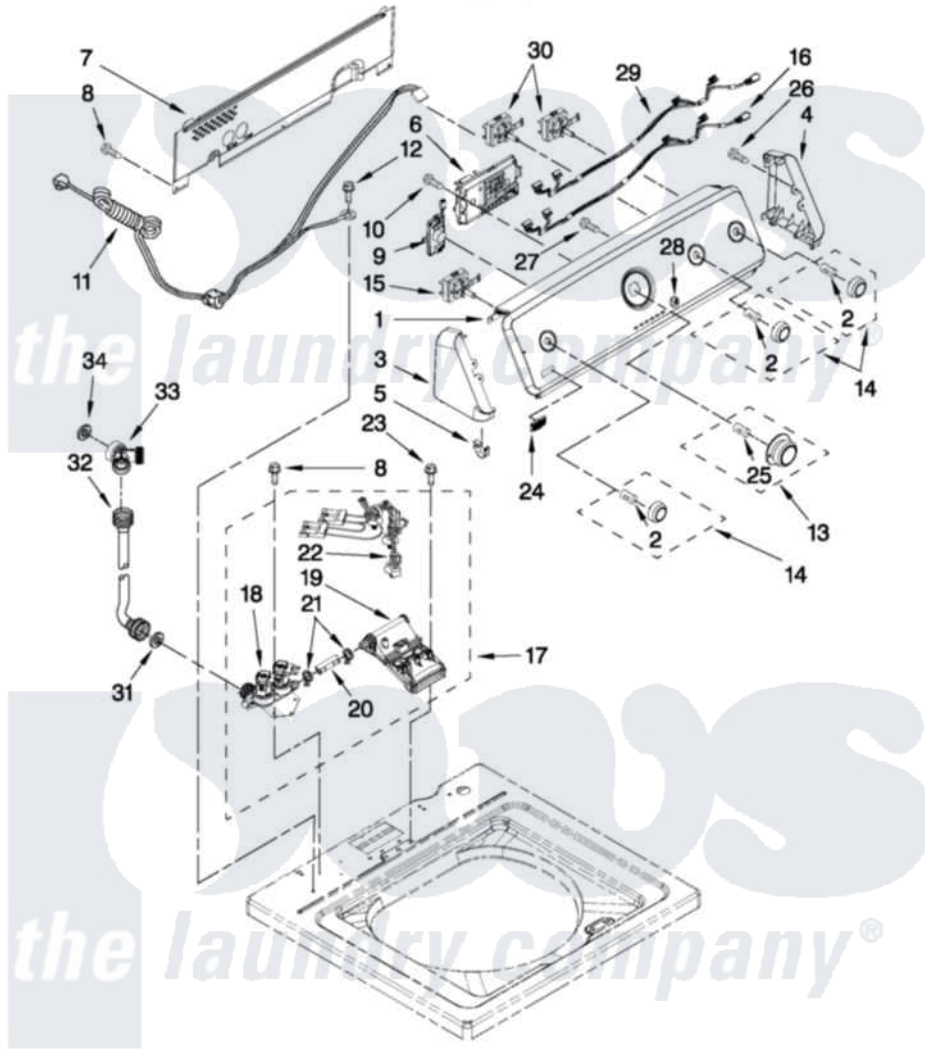

# Maytag 3LMVWC400YW0 02 - CONSOLE AND WATER INLET PARTS

## CONSOLE AND WATER INLET PARTS

For Model: 3LMVWC400YW0  
(White)

FOR ORDERING INFORMATION REFER TO PARTS PRICE LIST

W10499057

3

Maytag Residential Maytag 3LMVWC400YW0 Washer Parts Parts Diagram 02 - CONSOLE AND WATER INLET PARTS  
Click on the part number to view part

Item	Original Part Number	Replaced By	Status	Part Description
1	<a href="#">W10464667</a>			Panel, Console
2	<a href="#">8536939</a>			Clip, Knob
3	<a href="#">W10193826</a>			Cap, End
4	<a href="#">W10193823</a>			Cap, End
5	<a href="#">8312709</a>			Clip-Console
6	<a href="#">W10480700</a>			Control Unit Assembly, Machine And Motor
7	<a href="#">W10420985</a>			Panel, Console Rear Cover
8	1157158	<a href="#">489069</a>		Xxscrew, 10-12 X 1/2
9	<a href="#">W10434306</a>			Filter, Line Assembly
10	<a href="#">90767</a>			Screw, 8A X 3/8 HeX Washer Head Tapping
11	<a href="#">W10446856</a>			Cord, Power
NI	N/P		Not Available	PARTS NOT SHOWN
"	<a href="#">W10446855</a>			10A Cord Lock
"	<a href="#">W10476822</a>			10A Cord Adapters:
"	<a href="#">W10476820</a>			10A Cord Adapters: