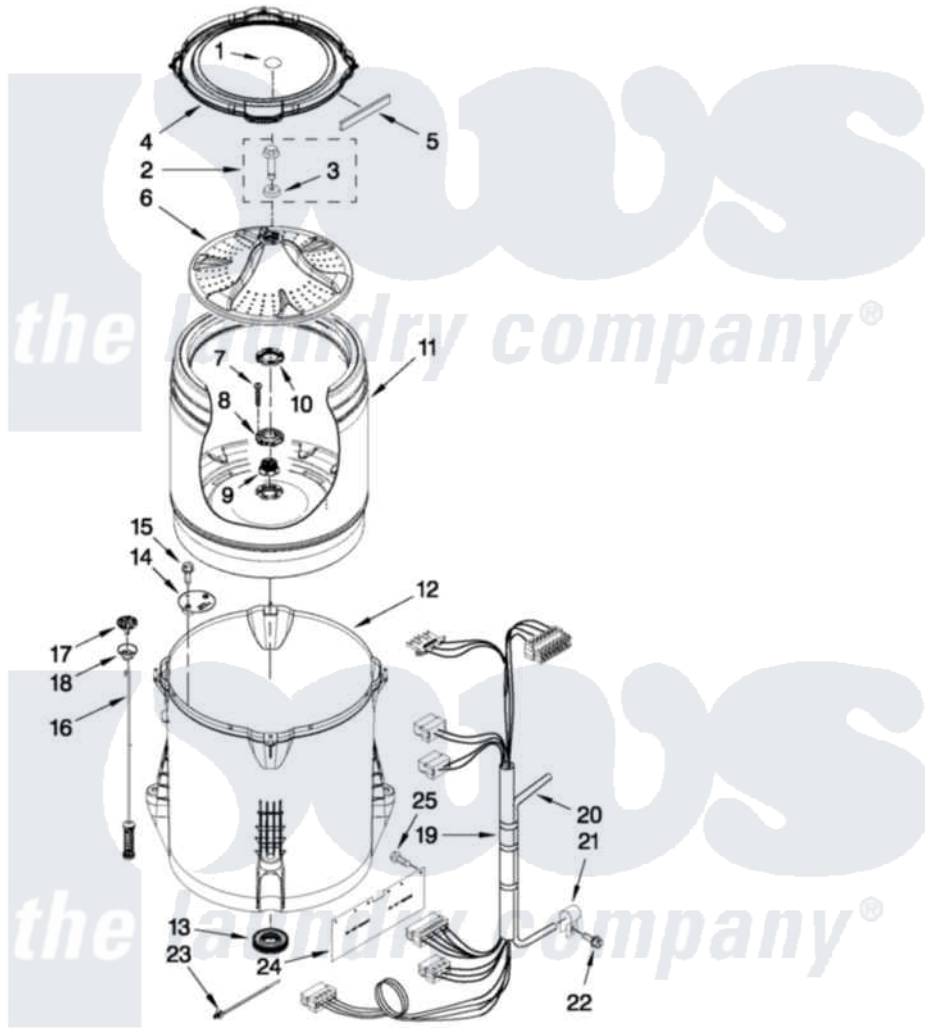

Maytag 3LMVWC400YW0 03 - BASKET AND TUB PARTS

BASKET AND TUB PARTS

For Model: 3LMVWC400YW0
(White)

FOR ORDERING INFORMATION REFER TO PARTS PRICE LIST

5

W10499057

Maytag [Residential Maytag 3LMVWC400YW0 Washer Parts](#) Parts Diagram 03 - BASKET AND TUB PARTS
Click on the part number to view part

Item	Original Part Number	Replaced By	Status	Part Description
1	W10305251			Cap, Impeller
2	W10003790			Screw And Washer
3	3949550			Washer
4	W10215146			Tub Ring
5	W10205824			Absorber, Impact
6	W10215119			Impeller
7	8533953			Screw, 8-16 X 1.000
8	W10291415	W10324651		Hub
9	W10291416	W10324651		Hub
10	W10291417	W10324651		Hub
11	W10238268	W10324650		Basket
12	W10238301	W10324648		Tub-Outer
13	W10006371	W10324647		Seal-Tub
14	W10215093			Filter, Drain Pump
15	8533928			Screw, 8-18 X 3/4
16	W10257085	W10317709		Damper Assembly, Tub Suspension

17	W10405423	W10440729	Suspension
18	W10256551	W10440729	Suspension
19	W10268821		Harness, Lower
20	W10297437	353244	Hose, Pressure Switch
21	W10005430		Clamp, Pressure Hose Retainer
22	8533943	W10109200	Screw, Baffle Mounting
23	W10298887		Cable Tie
24	W10392691		Shield, Splash
25	W10429200		Retainer, Push In