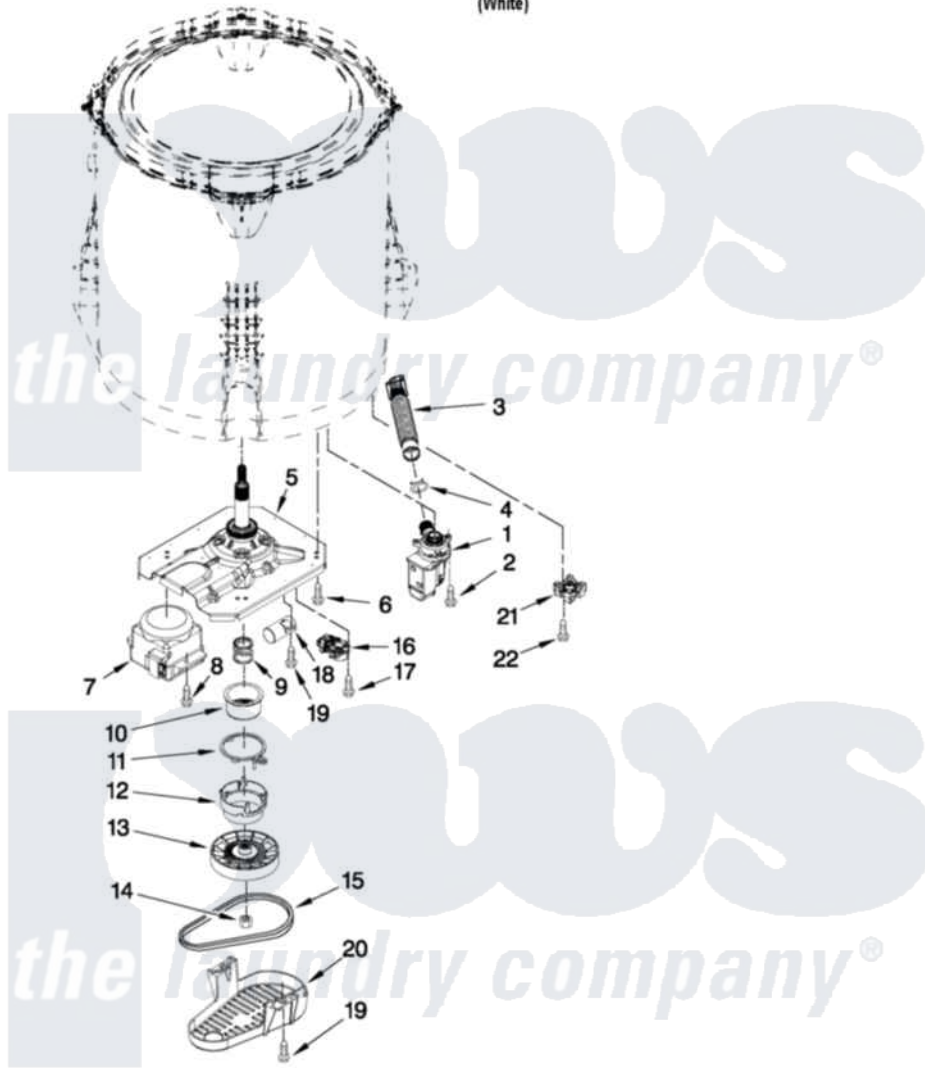

GEARCASE, MOTOR AND PUMP PARTS

For Model: 3LMVWC400YW0
(White)

Maytag [Residential Maytag 3LMVWC400YW0 Washer Parts](#) Parts Diagram 04 - GEARCASE, MOTOR AND PUMP PARTS

[Click on the part number to view part](#)

Item	Original Part Number	Replaced By	Status	Part Description
1	W10292579			Pump Assembly, Drain
2	W10004910			Screw, 12-16 X 1-1/4
3	W10215091			Hose, Inner Drain Assembly
4	8317496	285655		Clamp, Hose
5	W10006401	W10330039		Gearcase
6	W10249633			Screw, 7.2-1.6 X 30
7	W10249630			Motor, Drive
8	W10094780	W10182109		Screw-Kit
9	W10326374	W10315818		Cam
10	W10006352	W10315818		Cam
11	W10006353	W10315818		Cam
12	W10006354	W10315818		Cam
13	W10246453			Pulley
14	W10163336			Nut, Pulley
15	W10006388			Belt, Drive
16	W10249623			Actuator, Shift

17	9741052	Screw, 6-32 X 1.00
18	W10349183	Capacitor, Motor Run
19	357640	Screw And Washer
20	W10006383	Shield, Pulley Cover
21	W10238318	Counterweight
22	W10238319	Screw, 8-18 X 1.00