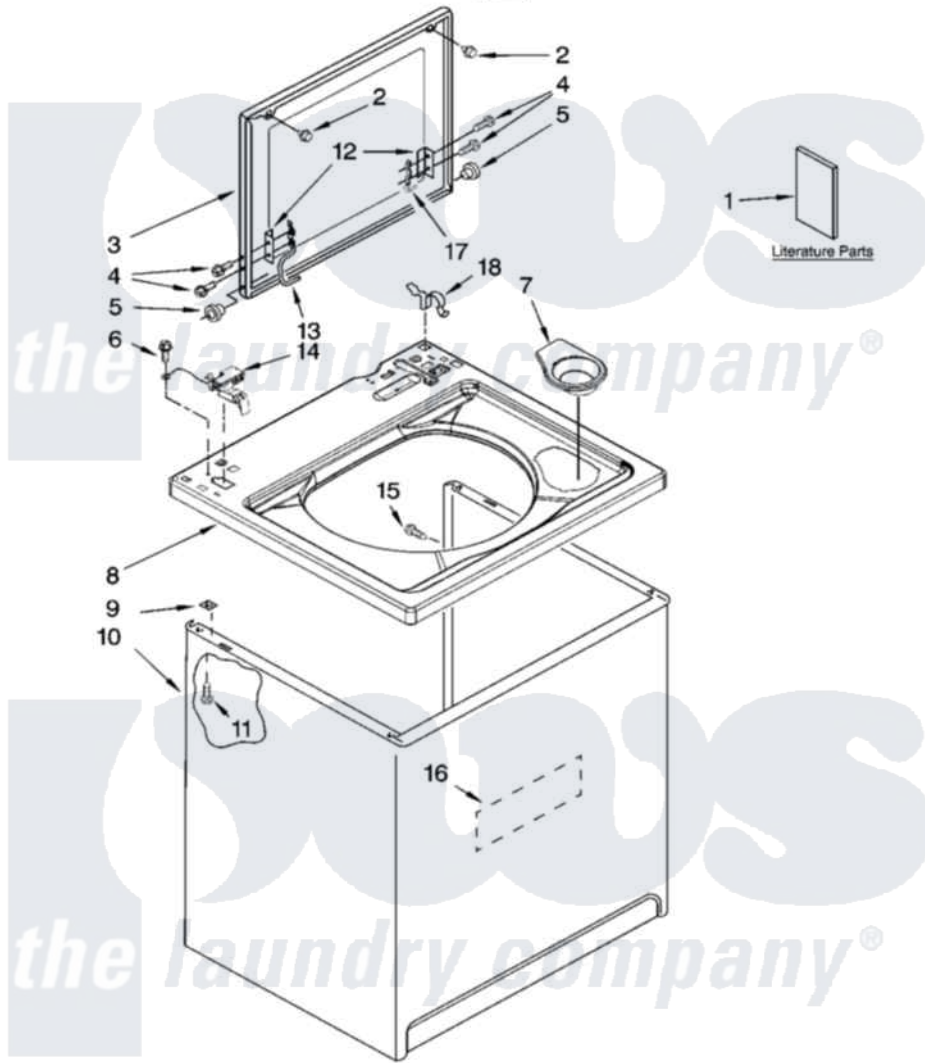

# Maytag 3RATW3005TQ0 01 - TOP AND CABINET PARTS

## **Admiral** TOP AND CABINET PARTS

For Model: 3RATW3005TQ0  
(White)

AUTOMATIC  
WASHER

1-08 Litho in U.S.A. (drd)

1

Part No. W10136466 Rev. B

Maytag [Residential Maytag 3RATW3005TQ0 Washer Parts](#) Parts Diagram 01 - TOP AND CABINET PARTS  
Click on the part number to view part

Item	Original Part Number	Replaced By	Status	Part Description
1	W10131569		Not Available	Installation Instructions
"	W10131568		Not Available	Use & Care Guide
"	W10106690		Not Available	Wiring Diagram
"	W10131547		Not Available	Feature Sheet
"	W10131584		Not Available	Energy Guide
2	<a href="#">9724509</a>			Bumper, Lid
3	W10115243	<a href="#">W10193866</a>		Lid
4	<a href="#">W10119828</a>			Screw, Lid Hinge Mounting
5	<a href="#">8319539</a>			Bearing, Lid Hinge
6	<a href="#">W10080580</a>			Screw, Gearcase Cover Mounting
7	<a href="#">8565967</a>			Dispenser, Bleach
8	<a href="#">8566016</a>			Top
9	62750			Spacer, Cabinet To Top (4)
10	<a href="#">63424</a>			Cabinet
11	<a href="#">W10080680</a>			Screw, 10-16 X 3/8
12	<a href="#">21097</a>			Pad, Lid Hinge

13	8559336	<a href="#">W10225136</a>	Hinge 7 Pad Assembly
14	<a href="#">8318084</a>		Switch, Lid
15	<a href="#">W10080590</a>		Screw, 10-16 X 1/2
16	<a href="#">3976348</a>		Absorber, Sound
17	<a href="#">91770</a>		Hinge, Lid
18	<a href="#">62780</a>		Clip, Top And Cabinet And Rear Panel