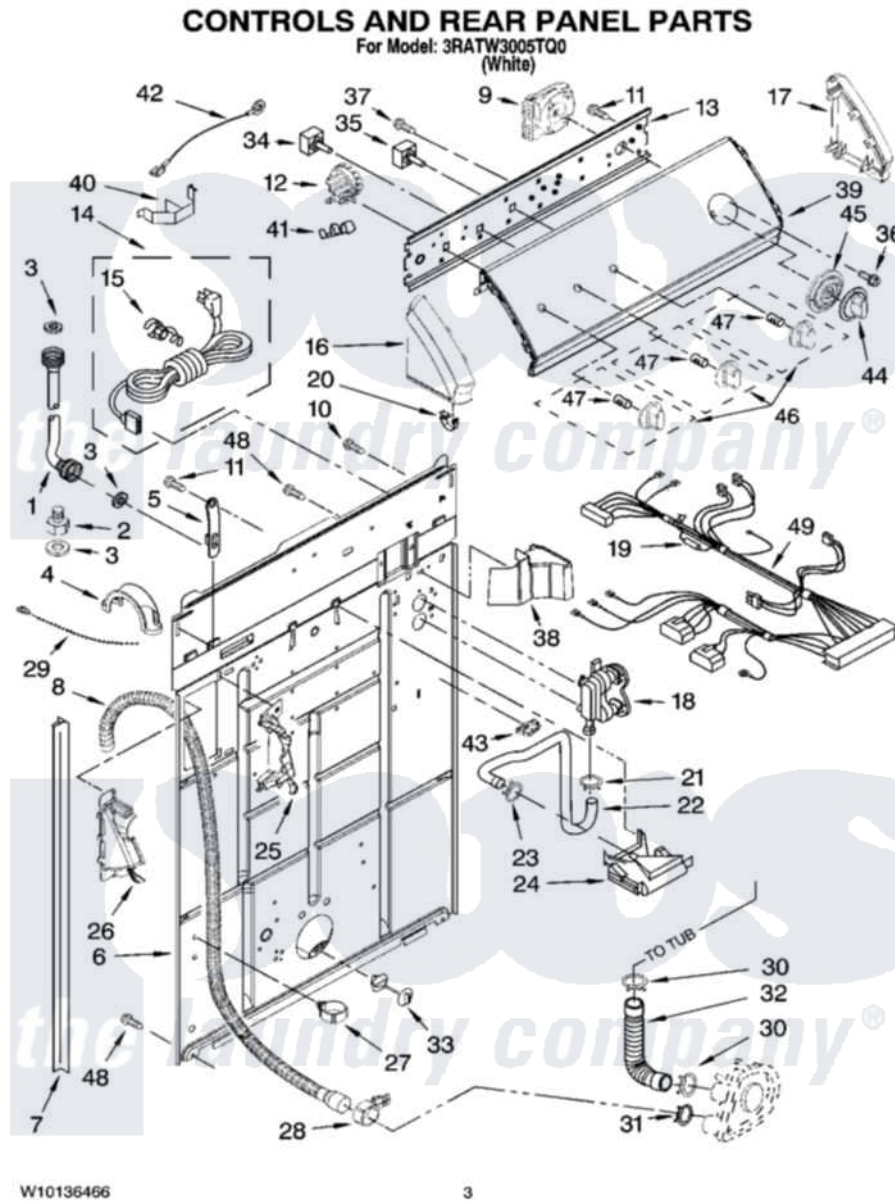

Maytag 3RATW3005TQ0 02 - CONTROLS AND REAR PANEL PARTS

Maytag Residential Maytag 3RATW3005TQ0 Washer Parts Parts Diagram 02 - CONTROLS AND REAR PANEL PARTS
Click on the part number to view part

Item	Original Part Number	Replaced By	Status	Part Description
1	3949382			Hose, Water Inlet
"	3949383			Hose, Water Inlet
2	3357397			Adapter, Water Inlet Hose
3	3976300	16123		Washer Inlet-Hose Miscellaneous Parts Must be Ordered Separately.
4	8577378			U-Bend, Drain Hose
5	8568314			Strap, Console
6	8318015			Panel, Rear
7	62747			Pad, Rear Panel
8	W10127860	W10096921		Drain Hose Assembly
9	W10106010	W10222216		Timer, Control
10	W10080580			Screw, Gearcase Cover Mounting
11	W10080280			Screw, 8-18 X 3/8
12	8577844	W10339251		Switch-WL
13	8559504	W10392396		Bracket

14	W10111552		Cord, Power
15	8559337	285777	Relief-Str
16	W10128464		Cap, End
17	W10128463		Cap, End
18	3360397		Valve, Water Mixing
19	3951198		Fuse
20	W10129041		Clip, Console
21	W10096851	596669	Clamp, Manifold
22	8541607	3357328	Hose, Vacuum Break
23	W10096852	596669	Clamp, Manifold
24	387606	3360977	Break-Vac
25	8541669		Bucket, Drain Hose
26	8541658		Bucket, Drain Hose
27	8541667		Clamp, Hose
28	8541668		Clamp, Hose
29	3347868	W10339879	Tie, Cable
30	W10094820	616099	Clamp
31	W10112110	285655	Clamp, Hose
32	W10116973	285871	Hose
33	8519200		Support, Rear Panel
34	W10168263		Swth-Temp
35	W10168262		Switch, Rotary
36	3400818		Screw, Timer Mounting
37	W10130933		Screw, Ground
38	8314879		Shield, Inlet Valve
39	W10115414		Panel, Console
40	8055003		Clip, Harness And Pressure Switch
41	357572	W10113937	Clip, Grounding
42	3398893	3395559	Wire
43	3352944		Clip, Harness
44	W10110061		Knob, Timer
45	W10110062		Dial, Timer
46	W10110063		Knob, Control
47	8536939		Clip, Knob
48	W10080260		Screw, 10-16 X 5/16
49	W10133461		Harness, Wiring