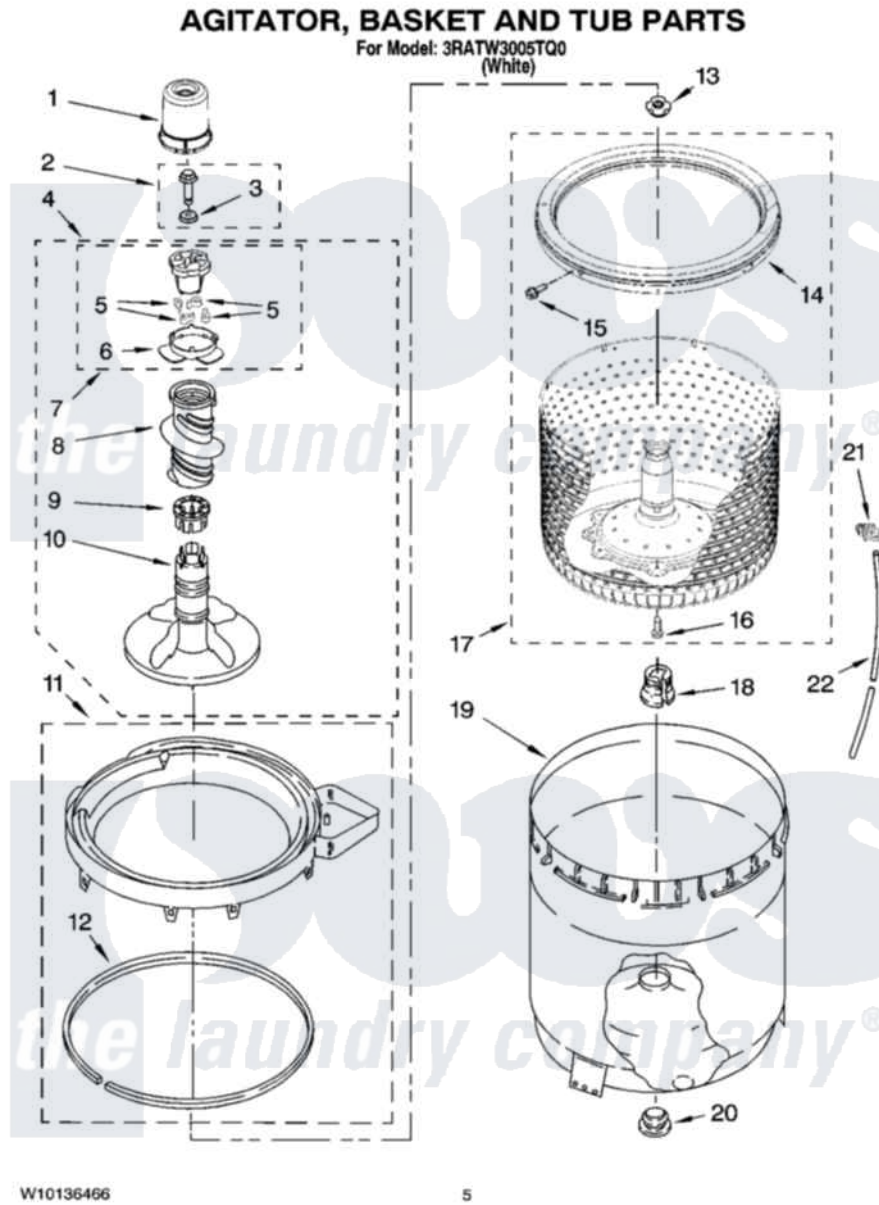

Maytag 3RATW3005TQ0 03 - AGITATOR, BASKET AND TUB PARTS

Maytag [Residential Maytag 3RATW3005TQ0 Washer Parts](#) Parts Diagram 03 - AGITATOR, BASKET AND TUB PARTS

Click on the part number to view part

Item	Original Part Number	Replaced By	Status	Part Description
1	8533252			Dispenser, Fabric Softener
2	W10003790			Screw And Washer
3	3949550			Washer
4	W10093671			Agitator
5	3366877	80040		Dog-Agitator
6	3363661			Bearing, Driven Cam
7	3363662	285748		Cam-Agitator
8	3360824			Auger, Agitator
9	3350389	285587		Washer
10	W10093670			Agitator
11	8528150	W10445870		Ring-Tub
12	3976308			Gasket, Tub Ring
13	21366			Nut, Spanner
14	W10116946			Balance Ring
15	W10137113	W10112540		Screw, Balance Ring
16	W10112537			Screw, Adapter Assembly

17	W10042080	Basket And Balance Ring
18	389140	Tub Block, Basket Drive
19	63849	Strain Relief, Power Cord
20	383727	Gasket, Centerpodt
21	2219077	Clip, Pressure Switch Hose
22	3347780	353244 Hose, Pressure Switch