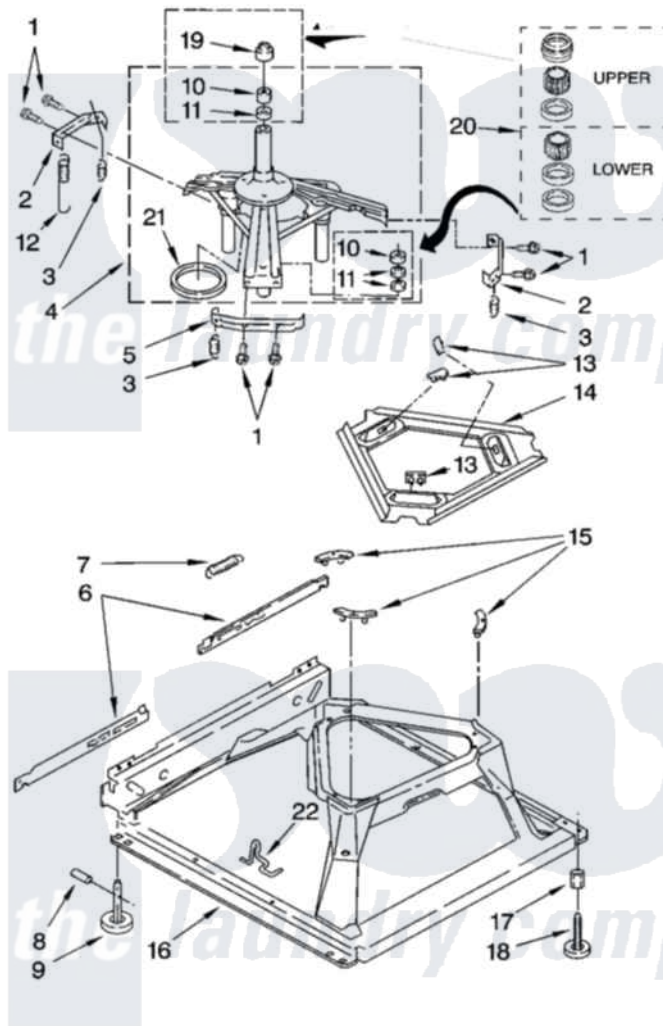

Maytag 3RATW3005TQ0 05 - MACHINE BASE PARTS

MACHINE BASE PARTS

For Model: 3RATW3005TQ0
(White)

8

W10136466

Maytag [Residential Maytag 3RATW3005TQ0 Washer Parts](#) Parts Diagram 05 - MACHINE BASE PARTS
Click on the part number to view part

Item	Original Part Number	Replaced By	Status	Part Description
1	W10080750			Screw, Bracket Mounting
2	64067			Bracket, Spring Outer
3	63907			Spring, Suspension
4	W10117005			Support And Brake, Tub
5	64065			Bracket, Spring Outer
6	63466			Link, Leveling Mechanism
7	62597	8316845		Spring
8	W10080920			Pin, Knurled
9	W10083250	W10133065		Feet-Leveling
10	8546455			Bearing, Centerpost
11	357409	359449		Seal, Agitator Shaft
12	388492	W10250667		Spring, Counterweight
13	62568	285219		Pad
14	3946509			Plate, Suspension
15	3363660	285744		Pad
16	W10116943			Base Assembly

17	W10080250	Nut, Lock
18	W10080910	Foot, Front
19	8577376	Seal, Centerpost
20	285203	Centerpost Bearing Kit
21	63134	Ring, Sound Deadening
22	W10145155	Retainer, Suspension Spring