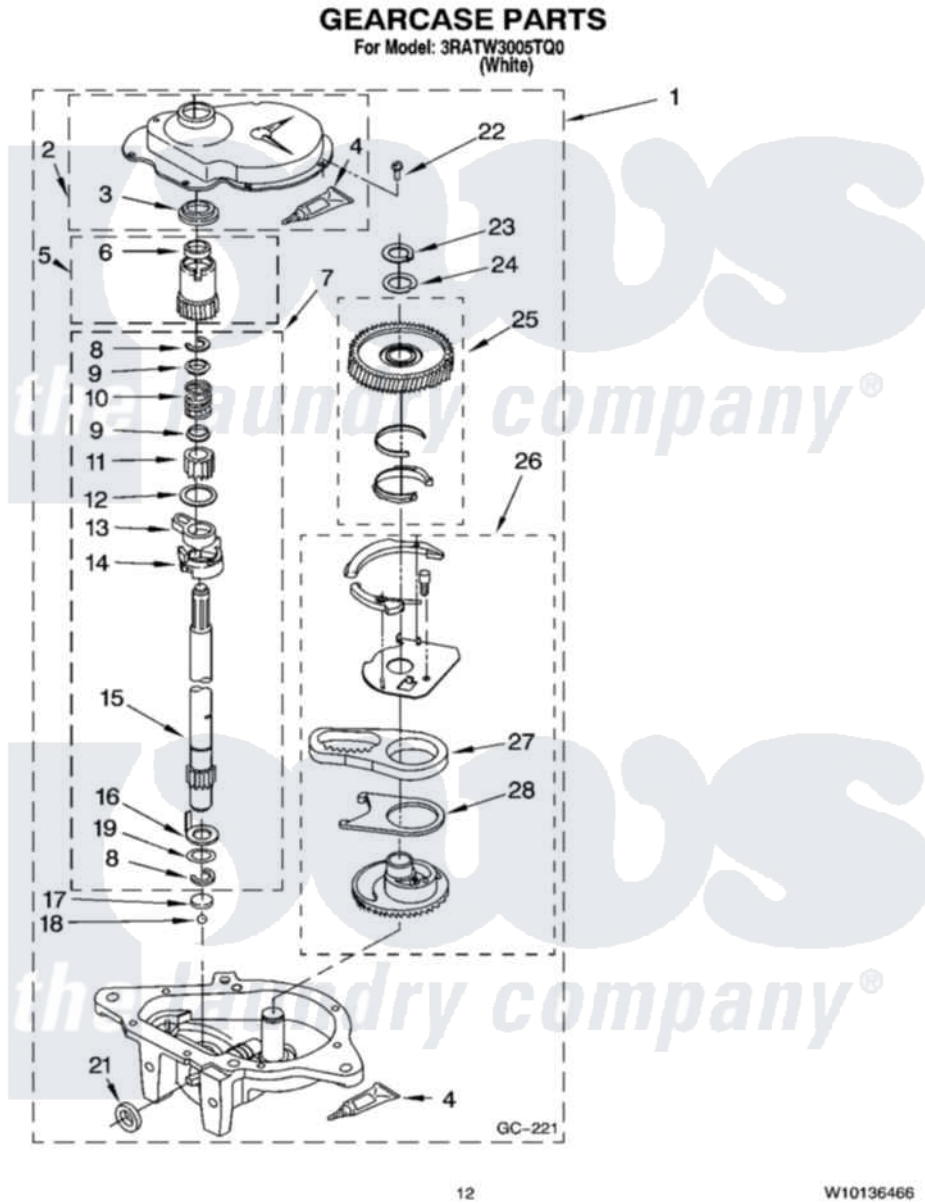

Maytag 3RATW3005TQ0 08 - GEARCASE PARTS, OPTIONAL PARTS (NOT INCLUDED)

Maytag Residential Maytag 3RATW3005TQ0 Washer Parts Parts Diagram 08 - GEARCASE PARTS, OPTIONAL PARTS (NOT INCLUDED)
Click on the part number to view part

Item	Original Part Number	Replaced By	Status	Part Description
1	W10116916	W10140308		Gearcase
2	285202			Cover, Gearcase
3	3349985			Seal, Gearcase Cover
4	285195			Sealer Sealer, Gasket
5	63320	285362		Gear and Pinion
6	356427			Seal, Spin Pinion
7	W10116913			Shaft, Agitator
8	90369		Not Available	Ring, Retaining (2)
9	62677			Retainer, Spring
10	62676			Spring, Agitator
11	W10110245	285509		Shaft, Agitator
12	W10080940			Washer, Agitate Gear
13	62580	285206		Cam-Agitator
14	3976349	285206		Cam-Agitator
15	389231			Shaft, Agitator

16	62618		Washer, Cam Thrust
17	16018	285205	Bearing
18	85529	285205	Bearing
19	W10080950		Washer, Intermediate
21	285352		Seal Kit, Thrust Plug
22	W10080580		Screw, Gearcase Cover Mounting
23	3946619	285765	Ring-Retrn
24	285766		Washer Kit, Thrust
25	63400	W10233584	Gear-Spin
26	3948434	Not Available	Neutral Assembly
27	8546456		Rack, Connecting
28	62621		Actuator, Shift
NI	72017		Paint, Touch-Up
"	350938		Paint, Pressurized Spray B
"	350930		Paint, Pressurized Spray B
"	799344		Paint, Touch-Up)
"	BLANK	Not Available	OIL
"	350572		Oil
"	BLANK	Not Available	LUBRICANT
"	285208		Lubricant
"	BLANK	Not Available	SEALER
"	285195		Sealer Sealer, Gasket
"	BLANK	Not Available	ACCESSORY PARTS
"	367031		Water System Parts
"	280129	280129A	Break-Sphn
"	280130	280130A	Adapter
"	280131	40922	Hose