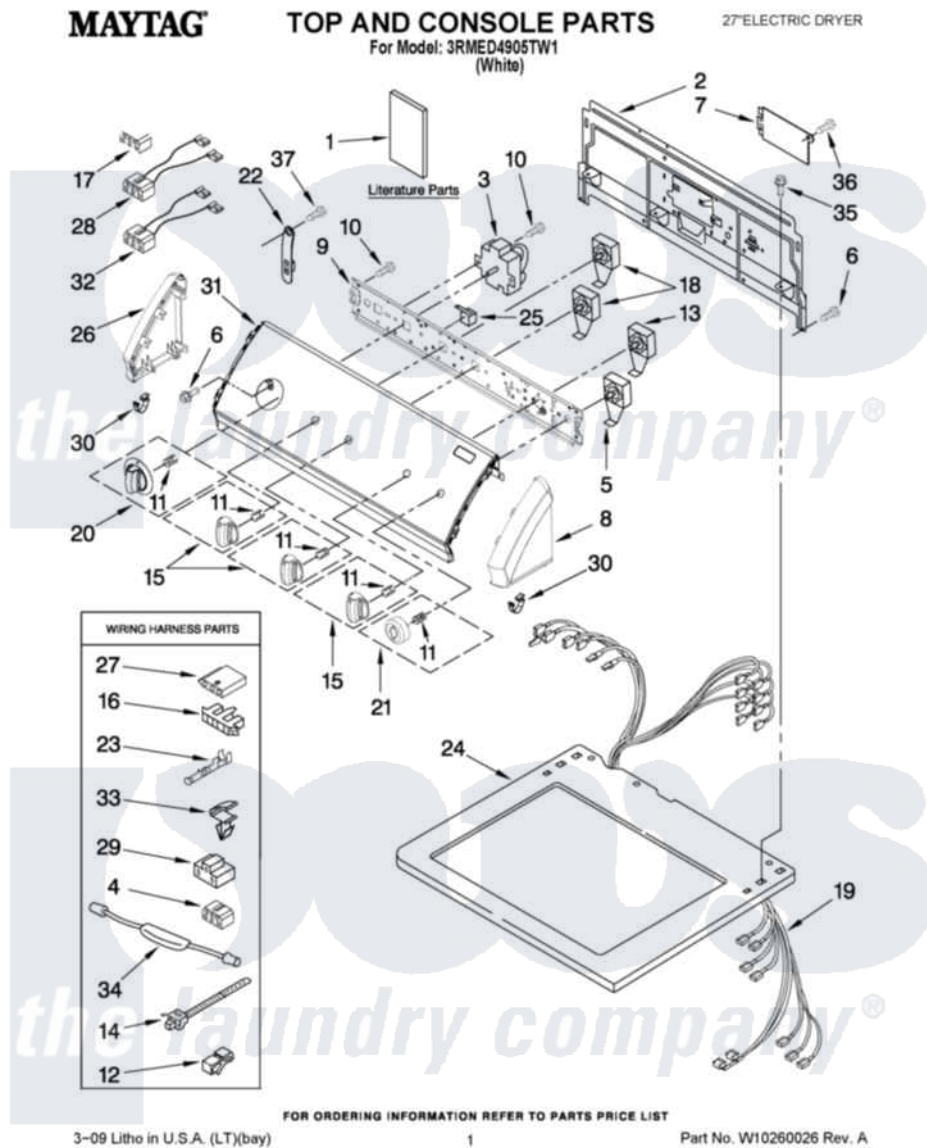

# Maytag 3RMED4905TW1 01 - TOP AND CONSOLE PARTS

3-09 Litho in U.S.A. (LT)(bay)

1

Part No. W10260026 Rev. A

Maytag Residential Maytag 3RMED4905TW1 Dryer Parts Parts Diagram 01 - TOP AND CONSOLE PARTS  
 Click on the part number to view part

Item	Original Part Number	Replaced By	Status	Part Description
1	W10134184		Not Available	Wiring Diagram
"	W10127856		Not Available	Guide, Use & Care
"	W10131549		Not Available	Instructions, Installation
2	<a href="#">W10121161</a>			Panel, Rear Console
3	<a href="#">W10116281</a>			Timer
4	<a href="#">3347243</a>			Block, Disconnect
5	<a href="#">W10238463</a>			Switch, Push-To-Start
6	<a href="#">W10080810</a>			Screw, 8-18 X 7/32
7	<a href="#">W10096918</a>			Cover, Terminal Block
8	<a href="#">W10128463</a>			Cap, End
9	8559504	<a href="#">W10392396</a>		Bracket
10	<a href="#">W10080820</a>			Screw, 8-18 X .298
11	<a href="#">8536939</a>			Clip, Knob
12	357572	<a href="#">W10113937</a>		Clip, Grounding
13	<a href="#">W10168168</a>			Switch, Rotary
14	<a href="#">3391018</a>			Tie Cable