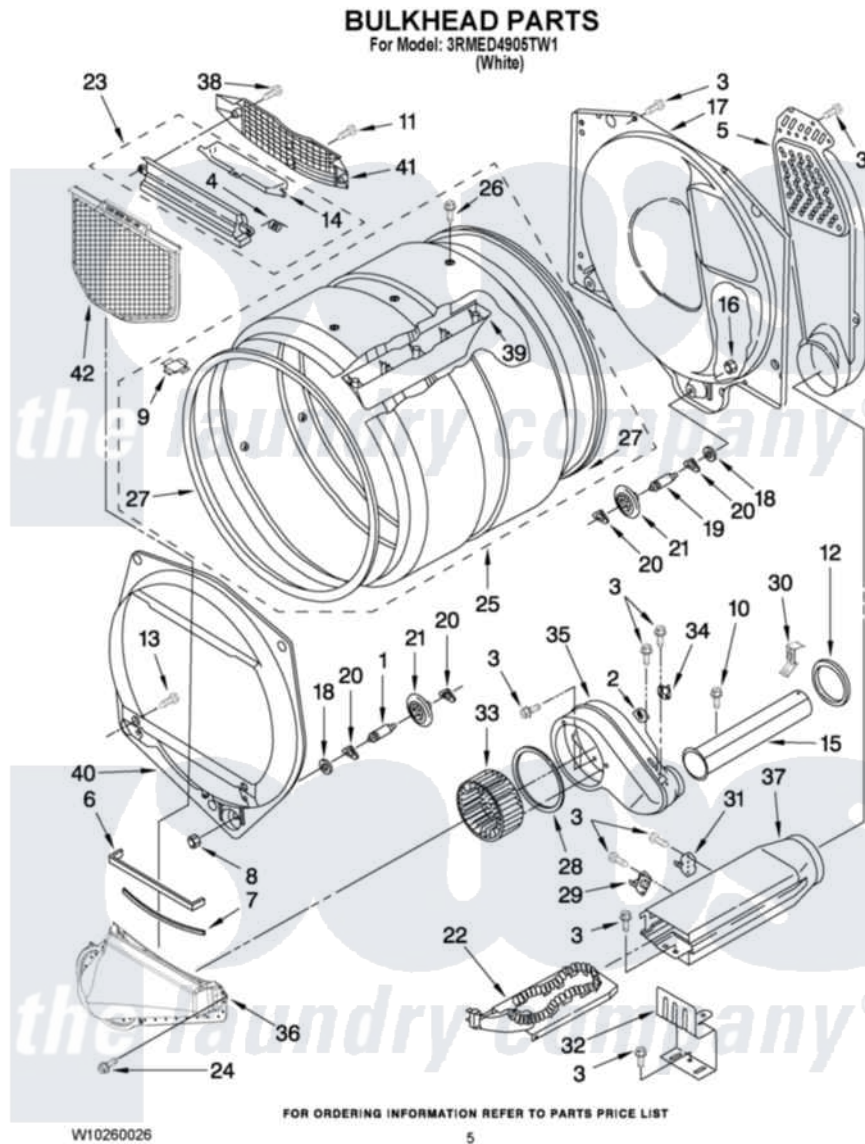

Maytag 3RMED4905TW1 03 - BULKHEAD PARTS

Maytag [Residential Maytag 3RMED4905TW1 Dryer Parts](#) Parts Diagram 03 - BULKHEAD PARTS
Click on the part number to view part

Item	Original Part Number	Replaced By	Status	Part Description
1	8575324	W10359271		Shaft, Drum Roller Threads
2	8572767			Thermal Limiter 195 F
3	W10080280			Screw, 8-18 X 3/8
4	3394986			Spring, Lint Screen Door
5	697354	3387911		Duct-Air
6	697813			Seal, Outlet Housing
7	697814	697813		Seal, Outlet Housing
8	W10080210			Nut, 3/8 X 16
9	8066086			Plug, Drum Hole
10	W10080820			Screw, 8-18 X .298
11	W10080360			Screw, 8-15 X 1/2
12	696302			Shield, Exhaust
13	W10080640			Screw, 10-16 X 1/2
14	W10181925			Door, Lint Screen
15	W10121166			Exhaust Pipe
16	3387459	W10080960		Washer, Support

17	3387809		Bulkhead, Rear
18	W10080960		Washer, Support
19	8575325	W10359272	Shaft, Roller Drum Threads
20	W10121334		Washer, Thrust
21	8536973	W10314173	Support
22	8318459		Heater Element
23	W10181928		Outlet Housing Assembly
24	489463		Screw, 8-18 X 1/16
25	8528998		Complete Drum Assembly
26	W10219342		Screw, Baffle Mounting
27	W10166807	280114	Seal
28	697770		Seal, Cover Plate Blower Housing
29	W10168175		Thermostat, High-Limit 250/170-Nc
30	8572105		Retainer, Toe Panel
31	W10141623	W10154212	Cutoff-Tml
32	8066099		Bracket, Heater Box
33	W10168564	W10349492	Wheel, Blower
34	W10168174		Thermostat Internal Bias
35	W10151271		Housing, Blower
36	8066168	W10128606	Duct-Lint
37	3392537		Box, Heater
38	W10080590		Screw, 10-16 X 1/2
39	697693	W10113136	Baffle, Drum
40	697557		Bulkhead, Front
41	W10181926		Grille, Outlet
42	W10049370	W10120998	Screen