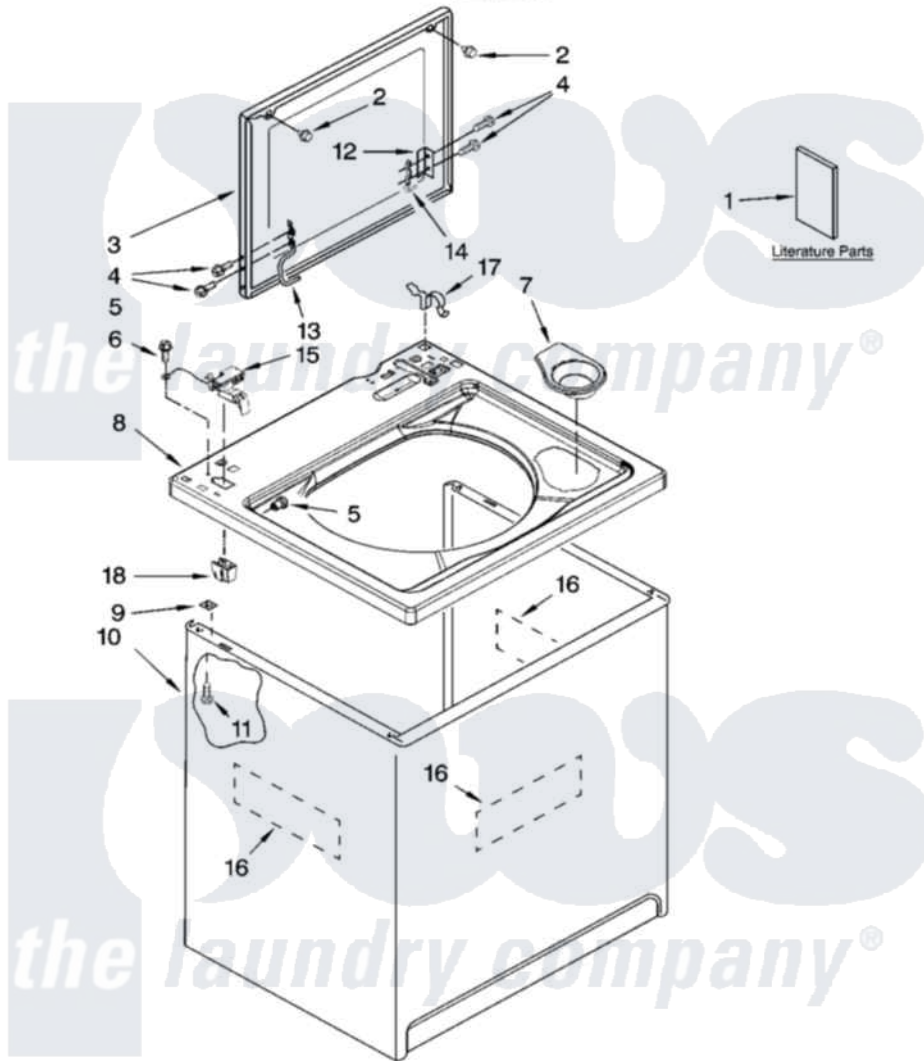

Maytag 3RMTW4905TW1 01 - TOP AND CABINET PARTS

MAYTAG

TOP AND CABINET PARTS

For Model: 3RMTW4905TW1
(White/Grey)

AUTOMATIC
WASHER

3-09 Litho in U.S.A. (drd)(bay)

1

Part No. W10218840 Rev. B

Maytag [Residential Maytag 3RMTW4905TW1 Washer Parts](#) Parts Diagram 01 - TOP AND CABINET PARTS
Click on the part number to view part

Item	Original Part Number	Replaced By	Status	Part Description
1	W10131567		Not Available	Use & Care Guide (English)
"	W10116244		Not Available	Wiring Diagram
"	W10131549		Not Available	Instructions, Installation
"	W10131546		Not Available	Feature Sheet
"	W10131583		Not Available	Energy Guide
2	9724509			Bumper, Lid
3	W10115243	W10193866		Lid
4	W10119828			Screw, Lid Hinge Mounting
5	8319539			Bearing, Lid Hinge
6	W10080580			Screw, Gearcase Cover Mounting
7	8565967			Dispenser, Bleach
8	8566016			Top
9	62750			Spacer, Cabinet To Top (4)
10	63424			Cabinet
11	W10165554			Screw, 10-16 X 3/8
12	21097			Pad, Lid Hinge