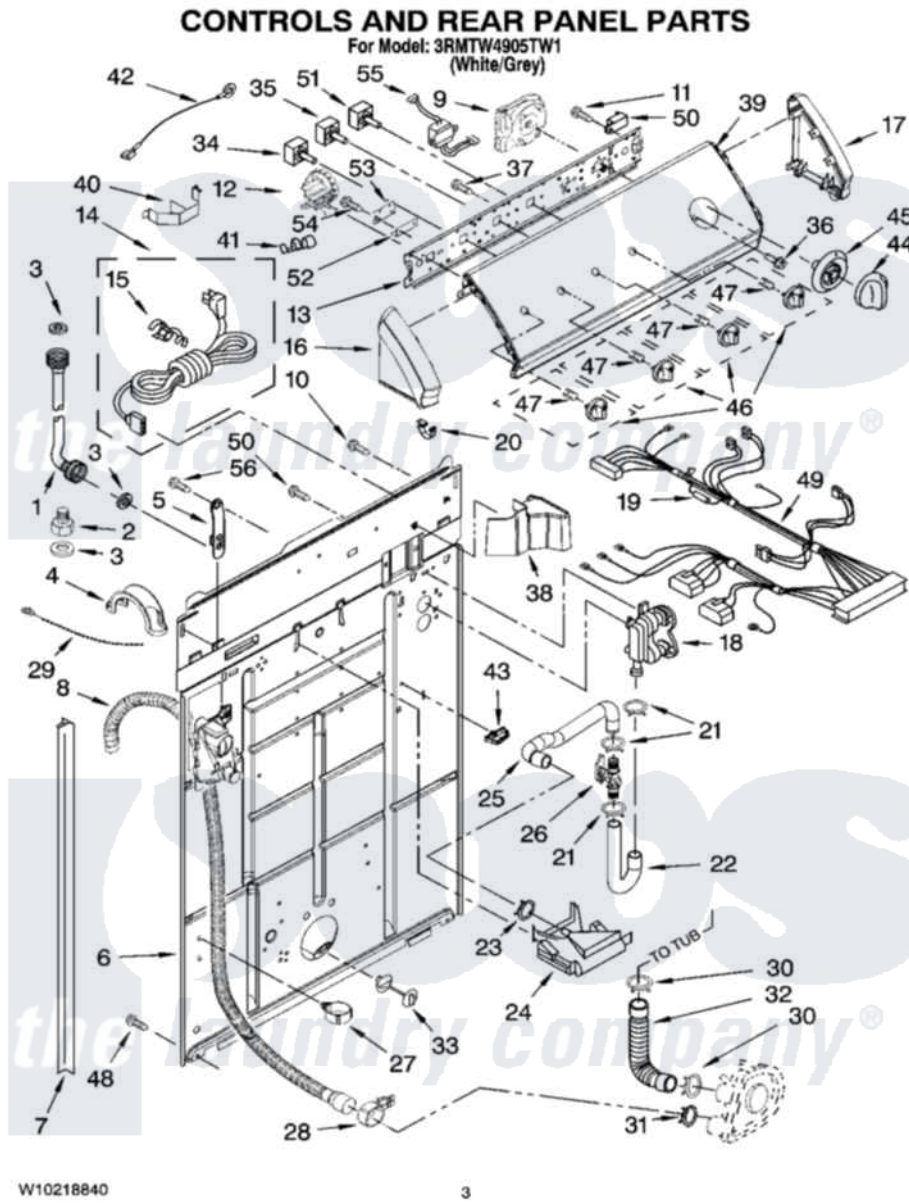

Maytag 3RMTW4905TW1 02 - CONTROLS AND REAR PANEL PARTS

Maytag Residential Maytag 3RMTW4905TW1 Washer Parts Parts Diagram 02 - CONTROLS AND REAR PANEL PARTS

Click on the part number to view part

Item	Original Part Number	Replaced By	Status	Part Description
1	3949382			Hose, Water Inlet
"	3949383			Hose, Water Inlet
2	3357397			Adapter, Water Inlet Hose
3	W10242307	16123		Washer Inlet-Hose Miscellaneous Parts Must be Ordered Separately.
4	8577378			U-Bend, Drain Hose
5	8568314			Strap, Console
6	8318015			Panel, Rear
7	62747			Pad, Rear Panel
8	W10096921			Drain Hose Assembly
9	W10222221			Timer, Control
10	W10080580			Screw, Gearcase Cover Mounting
11	W10080280			Screw, 8-18 X 3/8
12	W10213206	W10339250		Switch-WL
13	8559504	W10392396		Bracket