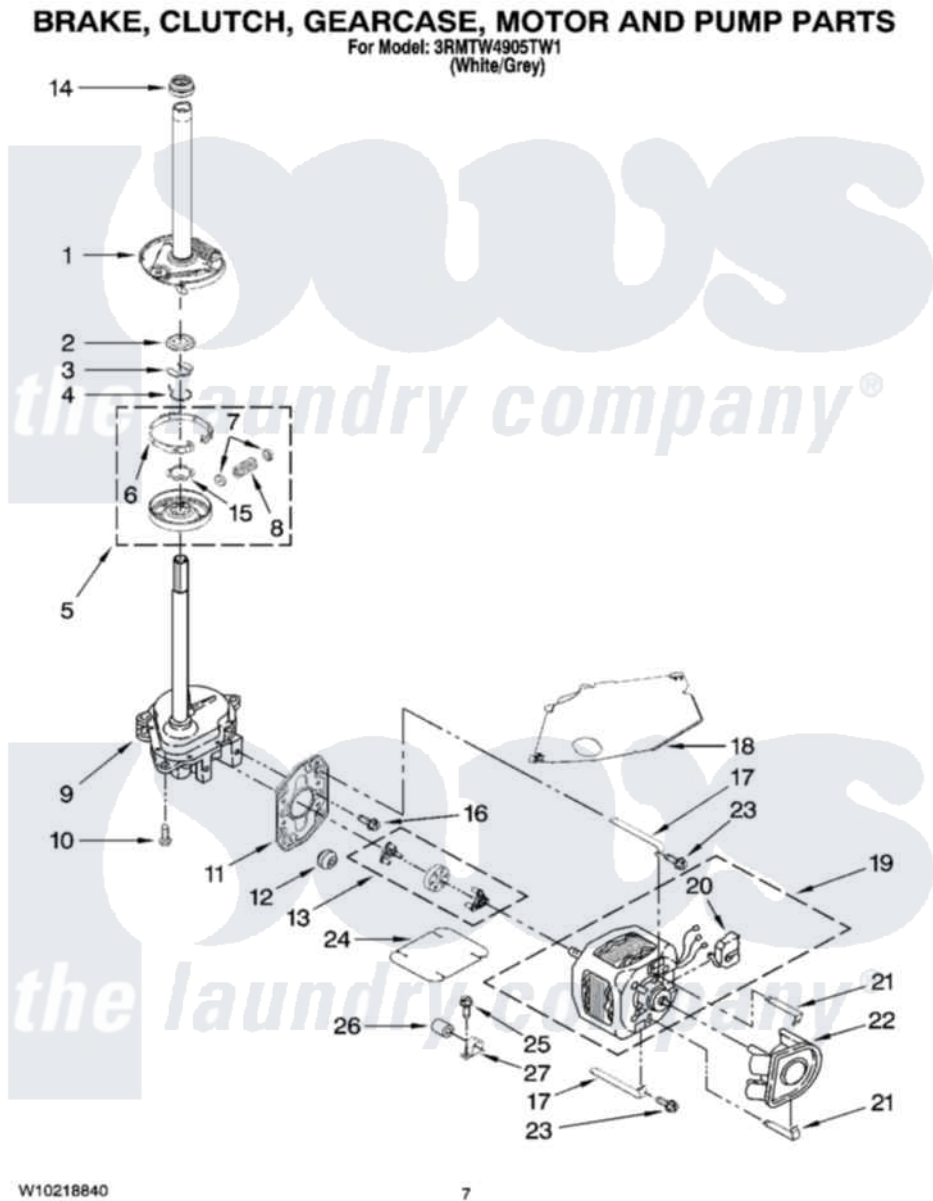

Maytag 3RMTW4905TW1 04 - BRAKE, CLUTCH, GEARCASE, MOTOR AND PUMP PARTS

Maytag [Residential Maytag 3RMTW4905TW1 Washer Parts](#) Parts Diagram 04 - BRAKE, CLUTCH, GEARCASE, MOTOR AND PUMP PARTS
Click on the part number to view part

Item	Original Part Number	Replaced By	Status	Part Description
1	W10117003			Brake And Drive Tube
2	63292			Washer, Spin Tube Thrust
3	W10080230			Ring, Spin Tube Support
4	63283	285353		Ring
5	W10116968			Clutch
6	W10118761			Band And Lining, Clutch
7	62646			Cap, Clutch Spring
8	3946792			Spring And Damper Assembly
9	W10116916	W10140308		Gearcase
10	W10080600	W10080610		Screw
11	62611			Plate, Motor Mount To Gearcase
12	62691			Grommet, Motor
13	3978849	285852A		Coupling
14	8577374			Seal, Centerpost

15	3355454		Clip, Main Drive
16	W10080610		Screw
17	W10086010		Retainer, Motor
18	3362089		Shield, Tub To Motor
19	3950297		Motor, Main Drive
20	8529896		Switch, Main Drive Motor
21	8546127		Retainer, Pump
22	3363394		Pump
23	W10080650	273556	Screw, 10-16 X 5/8
24	8316060		Shield, Tub To Motor
25	W10080260		Screw, 10-16 X 5/16
26	8572719	482156	Capacitor
27	W10083210		Clamp, Capacitor