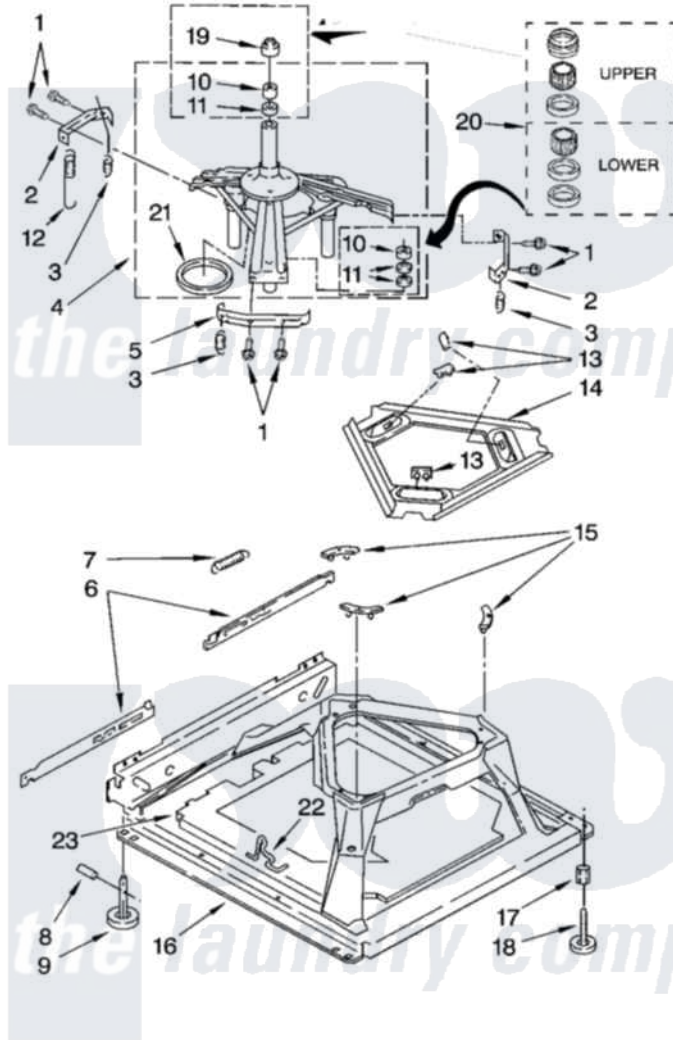

Maytag 3RMTW4905TW1 05 - MACHINE BASE PARTS

MACHINE BASE PARTS

For Model: 3RMTW4905TW1
(White/Grey)

8

W10218840

Maytag [Residential Maytag 3RMTW4905TW1 Washer Parts](#) Parts Diagram 05 - MACHINE BASE PARTS
Click on the part number to view part

Item	Original Part Number	Replaced By	Status	Part Description
1	W10080750			Screw, Bracket Mounting
2	64067			Bracket, Spring Outer
3	63907			Spring, Suspension
4	W10117005			Support And Brake, Tub
5	64065			Bracket, Spring Outer
6	63466			Link, Leveling Mechanism
7	62597	8316845		Spring
8	W10080920			Pin, Knurled
9	W10083250	W10133065		Feet-Leveling
10	8546455			Bearing, Centerpost
11	357409	359449		Seal, Agitator Shaft
12	388492	W10250667		Spring, Counterweight
13	62568	285219		Pad
14	3946509			Plate, Suspension
15	3363660	285744		Pad
16	W10116943			Base Assembly

17	W10080250	Nut, Lock
18	W10080910	Foot, Front
19	8577376	Seal, Centerpost
20	285203	Centerpost Bearing Kit
21	63134	Ring, Sound Deadening
22	W10145155	Retainer, Suspension Spring
23	8544816	Absorber, Sound