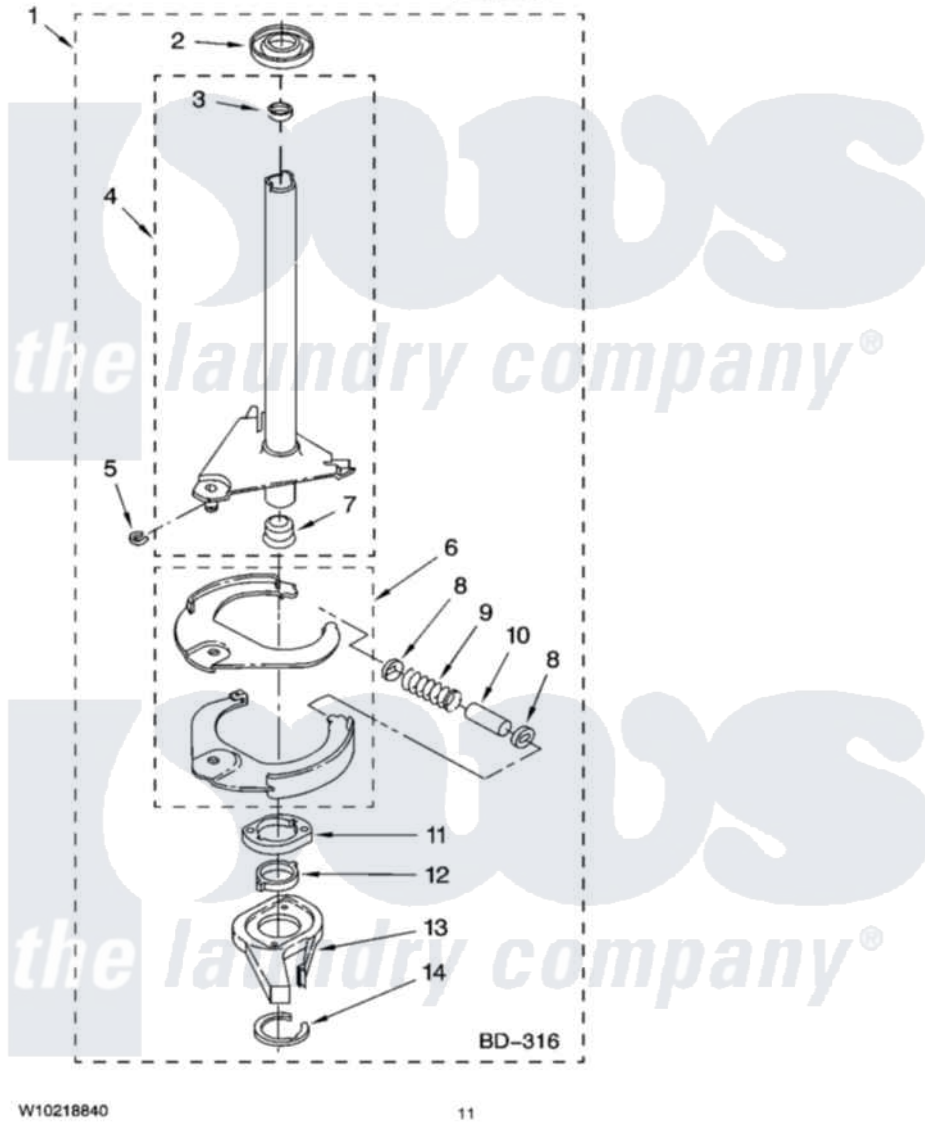

Maytag 3RMTW4905TW1 07 - BRAKE AND DRIVE TUBE PARTS

BRAKE AND DRIVE TUBE PARTS

For Model: 3RMTW4905TW1
(White/Grey)

W10218840

11

Maytag [Residential Maytag 3RMTW4905TW1 Washer Parts](#) Parts Diagram 07 - BRAKE AND DRIVE TUBE PARTS
Click on the part number to view part

Item	Original Part Number	Replaced By	Status	Part Description
1	W10117003			Brake And Drive Tube
2	62658			Ring, Thrust
3	356427			Seal, Spin Pinion
4	W10117001			Tube, Basket Drive
5	W10083190			Ring, Retaining
6	W10116995	285438		Shoe-Brake
7	8546462			"T" Bearing, Spin Tube
8	3353956	285658		Sleeve
9	387806		Not Available	Spring, Brake
10	3355360	285658		Sleeve
11	8546461			Cam, Brake Release
12	63022			Sleeve, Cam
13	64194	285790		Lining
14	W10083200			Ring, Retaining
NI	BLANK		Not Available	FOLLOWING PARTS NOT ILLUSTRATED
"	285208			Lubricant