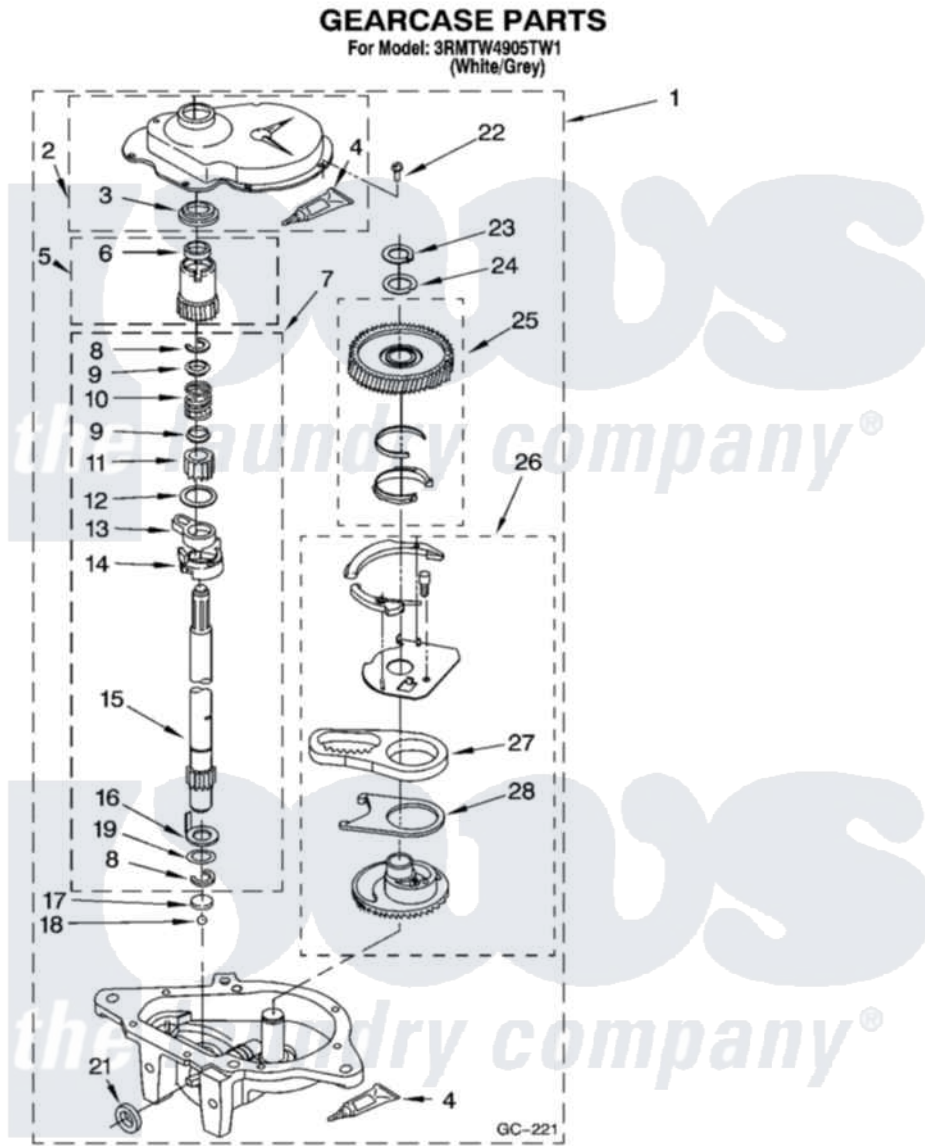

Maytag 3RMTW4905TW1 08 - GEARCASE PARTS

12

W10218840

Maytag [Residential Maytag 3RMTW4905TW1 Washer Parts](#) Parts Diagram 08 - GEARCASE PARTS
Click on the part number to view part

Item	Original Part Number	Replaced By	Status	Part Description
1	W10116916	W10140308		Gearcase
2	285202			Cover, Gearcase
3	3349985			Seal, Gearcase Cover
4	285195			Sealer Sealer, Gasket
5	63320	285362		Gear and Pinion
6	356427			Seal, Spin Pinion
7	W10116913			Shaft, Agitator
8	90369		Not Available	Ring, Retaining (2)
9	62677			Retainer, Spring
10	62676			Spring, Agitator
11	W10110245	285509		Shaft, Agitator
12	W10080940			Washer, Agitate Gear
13	62580	285206		Cam-Agitator
14	3976349	285206		Cam-Agitator
15	389231			Shaft, Agitator
16	62618			Washer, Cam Thrust

17	16018	285205	Bearing
18	85529	285205	Bearing
19	W10080950		Washer, Intermediate
21	285352		Seal Kit, Thrust Plug
22	W10080580		Screw, Gearcase Cover Mounting
23	3946619	285765	Ring-Retr
24	285766		Washer Kit, Thrust
25	63400	W10233584	Gear-Spin
26	3948434	Not Available	Neutral Assembly
27	8546456		Rack, Connecting
28	62621		Actuator, Shift