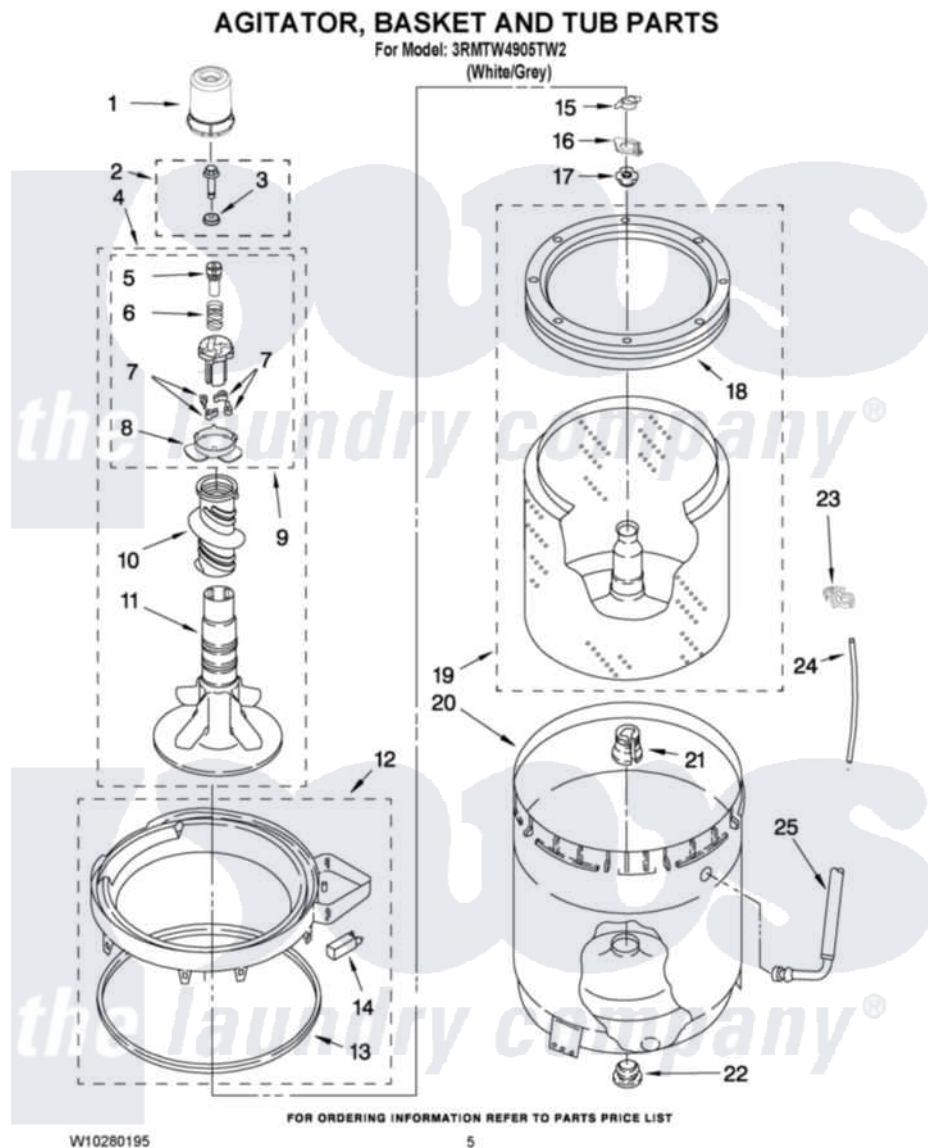

# Maytag 3RMTW4905TW2 03 - AGITATOR, BASKET AND TUB PARTS

Maytag Residential Maytag 3RMTW4905TW2 Washer Parts Parts Diagram 03 - AGITATOR, BASKET AND TUB PARTS

Click on the part number to view part

Item	Original Part Number	Replaced By	Status	Part Description
1	<a href="#">8528278</a>			Dispenser, Fabric Softener
2	<a href="#">W10003790</a>			Screw And Washer
3	<a href="#">3949550</a>			Washer
4	<a href="#">8538246</a>			Agitator
5	<a href="#">8533540</a>			Retainer, Spring
6	<a href="#">3946997</a>			Spring, Compression
7	3366877	<a href="#">80040</a>		Dog-Agitator
8	<a href="#">8055141</a>			Bearing-Driven Cam
9	<a href="#">8537433</a>			Cam, Driven
10	<a href="#">3946996</a>			Auger, Agitator
11	<a href="#">3947517</a>			Agitator
12	3954507	<a href="#">W10213410</a>		Ring-Tub
13	3359585	<a href="#">3976308</a>		Gasket, Tub Ring
14	8318246	<a href="#">W10213410</a>		Ring-Tub
15	<a href="#">3354845</a>			Clip, Agitator
16	<a href="#">8543666</a>			Washer, Agitator

17	<a href="#">W10116602</a>		Nut, Spanner
18	<a href="#">W10006326</a>		Balance Ring
19	<a href="#">W10006327</a>		Basket And Balance Ring
20	W10135425	<a href="#">63849</a>	Strain Relief, Power Cord
21	<a href="#">389140</a>		Tub Block, Basket Drive
22	<a href="#">383727</a>		Gasket, Centerpodt
23	<a href="#">2219077</a>		Clip, Pressure Switch Hose
24	3347780	<a href="#">353244</a>	Hose, Pressure Switch
25	<a href="#">3948705</a>		Hose, Bleach