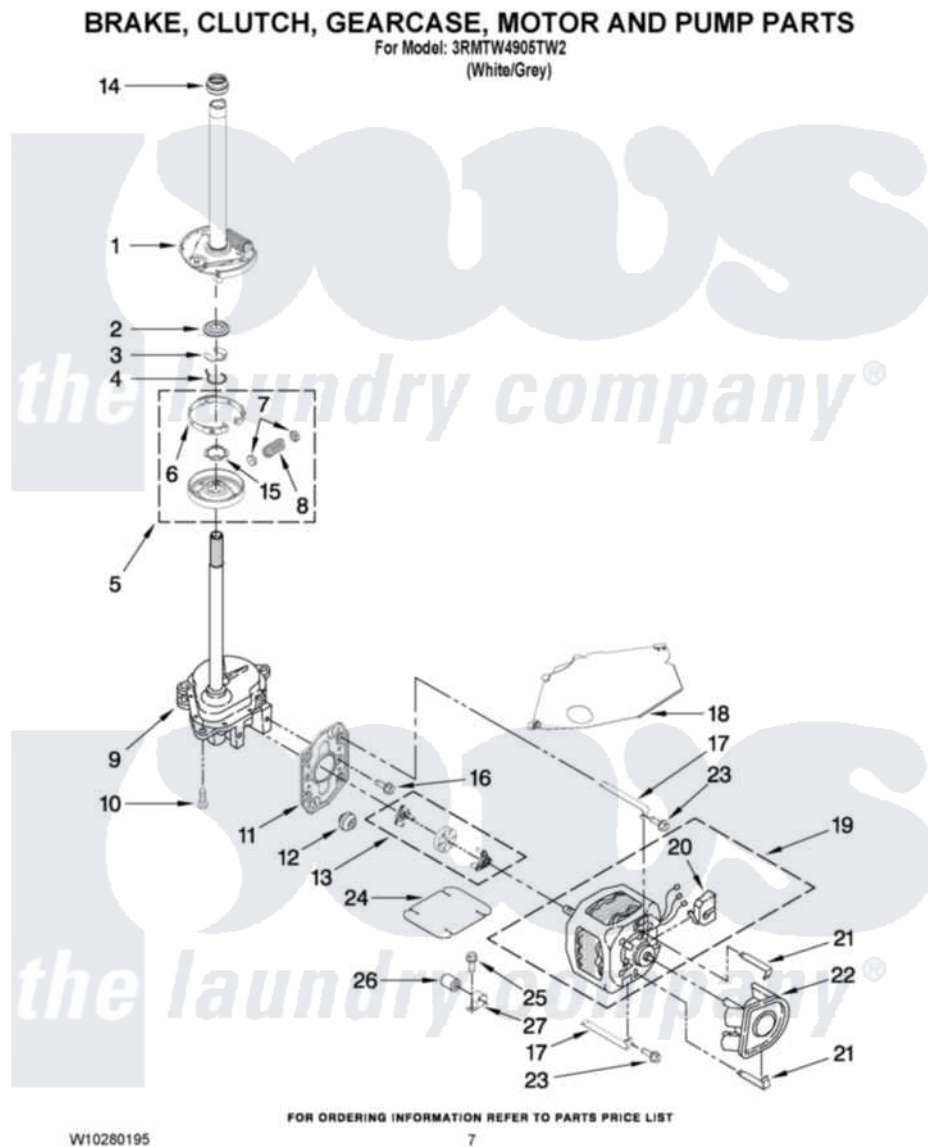

Maytag 3RMTW4905TW2 04 - BRAKE, CLUTCH, GEARCASE, MOTOR AND PUMP PARTS

Maytag Residential Maytag 3RMTW4905TW2 Washer Parts Parts Diagram 04 - BRAKE, CLUTCH, GEARCASE, MOTOR AND PUMP PARTS
Click on the part number to view part

Item	Original Part Number	Replaced By	Status	Part Description
1	W10117003			Brake And Drive Tube
2	63292			Washer, Spin Tube Thrust
3	W10080230			Ring, Spin Tube Support
4	63283	285353		Ring
5	W10116968			Clutch
6	W10118761			Band And Lining, Clutch
7	62646			Cap, Clutch Spring
8	3946792			Spring And Damper Assembly
9	W10116916	W10140308		Gearcase
10	W10080600	W10080610		Screw
11	62611			Plate, Motor Mount To Gearcase
12	62691			Grommet, Motor
13	3978849	285852A		Coupling
14	8577374			Seal, Centerpost

15	3355454		Clip, Main Drive
16	W10080610		Screw
17	W10086010		Retainer, Motor
18	3362089		Shield, Tub To Motor
19	3950297		Motor, Main Drive
20	8529896		Switch, Main Drive Motor
21	8546127		Retainer, Pump
22	3363394		Pump
23	W10080650	273556	Screw, 10-16 X 5/8
24	8316060		Shield, Tub To Motor
25	W10080260		Screw, 10-16 X 5/16
26	8572719	482156	Capacitor
27	W10083210		Clamp, Capacitor