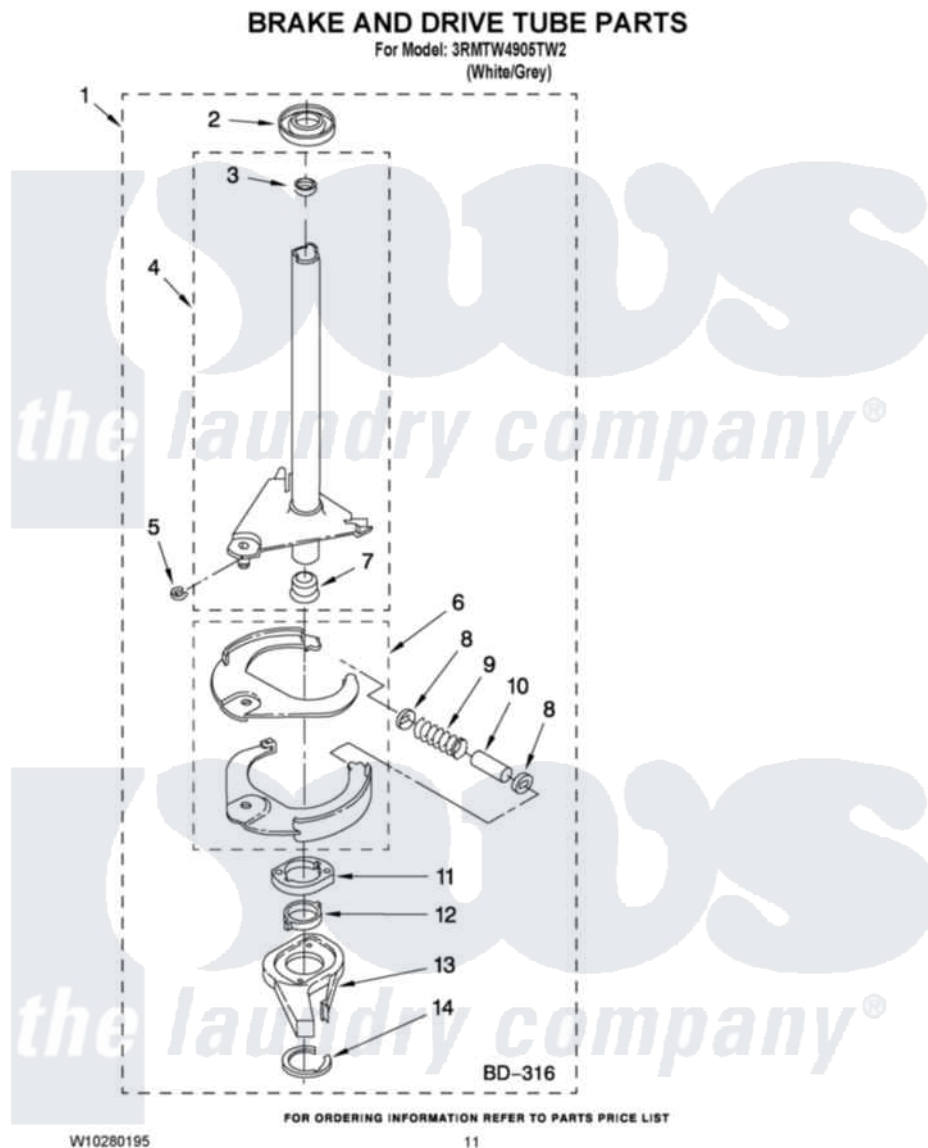

Maytag 3RMTW4905TW2 07 - BRAKE AND DRIVE TUBE PARTS

Maytag [Residential Maytag 3RMTW4905TW2 Washer Parts](#) Parts Diagram 07 - BRAKE AND DRIVE TUBE PARTS

[Click on the part number to view part](#)

Item	Original Part Number	Replaced By	Status	Part Description
1	W10117003			Brake And Drive Tube
2	62658			Ring, Thrust
3	356427			Seal, Spin Pinion
4	W10117001			Tube, Basket Drive
5	W10083190			Ring, Retaining
6	W10116995	285438		Shoe-Brake
7	8546462			"T" Bearing, Spin Tube
8	3353956	285658		Sleeve
9	387806		Not Available	Spring, Brake
10	3355360	285658		Sleeve
11	8546461			Cam, Brake Release
12	63022			Sleeve, Cam
13	64194	285790		Lining
14	W10083200			Ring, Retaining
NI	285208			Lubricant