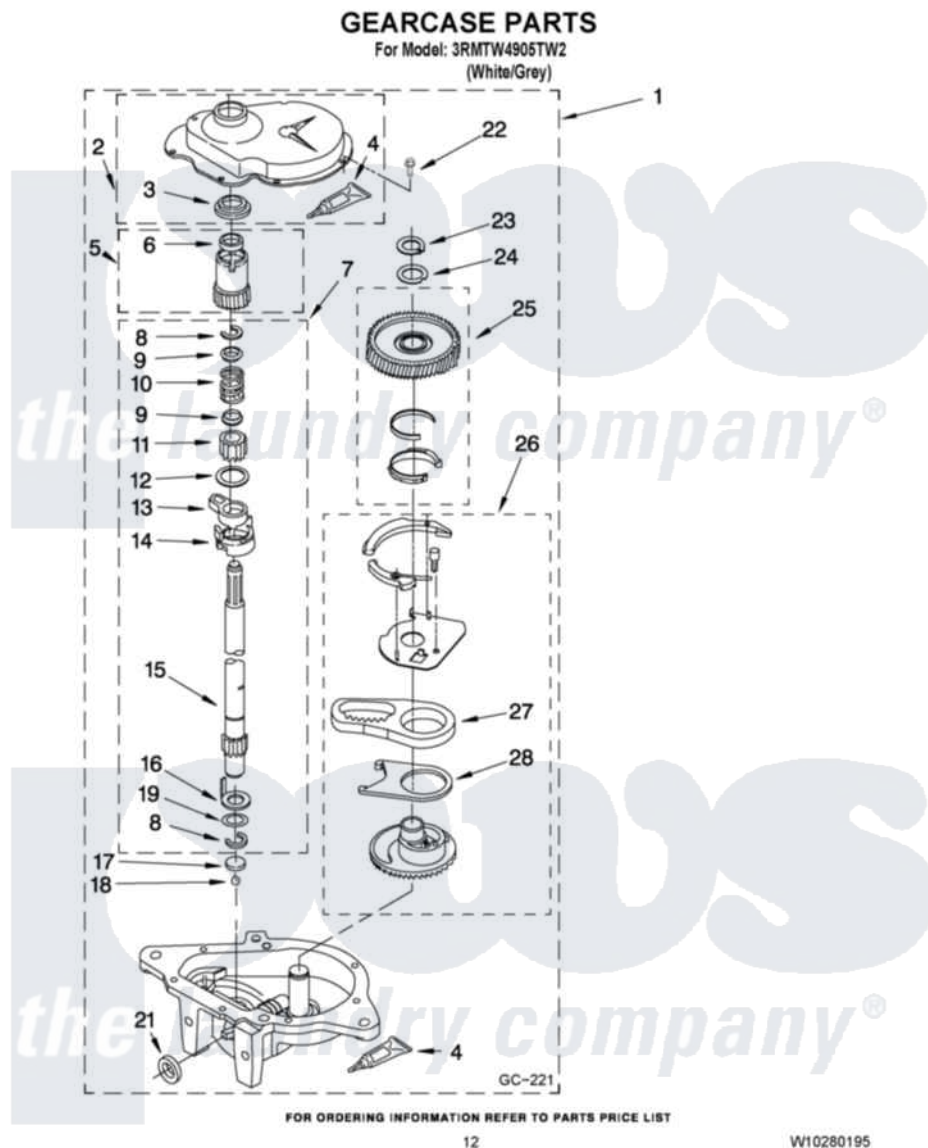

Maytag 3RMTW4905TW2 08 - GEARCASE PARTS

Maytag Residential Maytag 3RMTW4905TW2 Washer Parts Parts Diagram 08 - GEARCASE PARTS
Click on the part number to view part

Item	Original Part Number	Replaced By	Status	Part Description
1	W10116916	W10140308		Gearcase
2	285202			Cover, Gearcase
3	3349985			Seal, Gearcase Cover
4	285195			Sealer Sealer, Gasket
5	63320	285362		Gear and Pinion
6	356427			Seal, Spin Pinion
7	W10116913			Shaft, Agitator
8	90369		Not Available	Ring, Retaining (2)
9	62677			Retainer, Spring
10	62676			Spring, Agitator
11	W10110245	285509		Shaft, Agitator
12	W10080940			Washer, Agitate Gear
13	62580	285206		Cam-Agitator
14	3976349	285206		Cam-Agitator
15	389231			Shaft, Agitator
16	62618			Washer, Cam Thrust

17	16018	285205	Bearing
18	85529	285205	Bearing
19	W10080950		Washer, Intermediate
21	285352		Seal Kit, Thrust Plug
22	W10080580		Screw, Gearcase Cover Mounting
23	3946619	285765	Ring-Retr
24	285766		Washer Kit, Thrust
25	63400	W10233584	Gear-Spin
26	3948434	Not Available	Neutral Assembly
27	8546456		Rack, Connecting
28	62621		Actuator, Shift