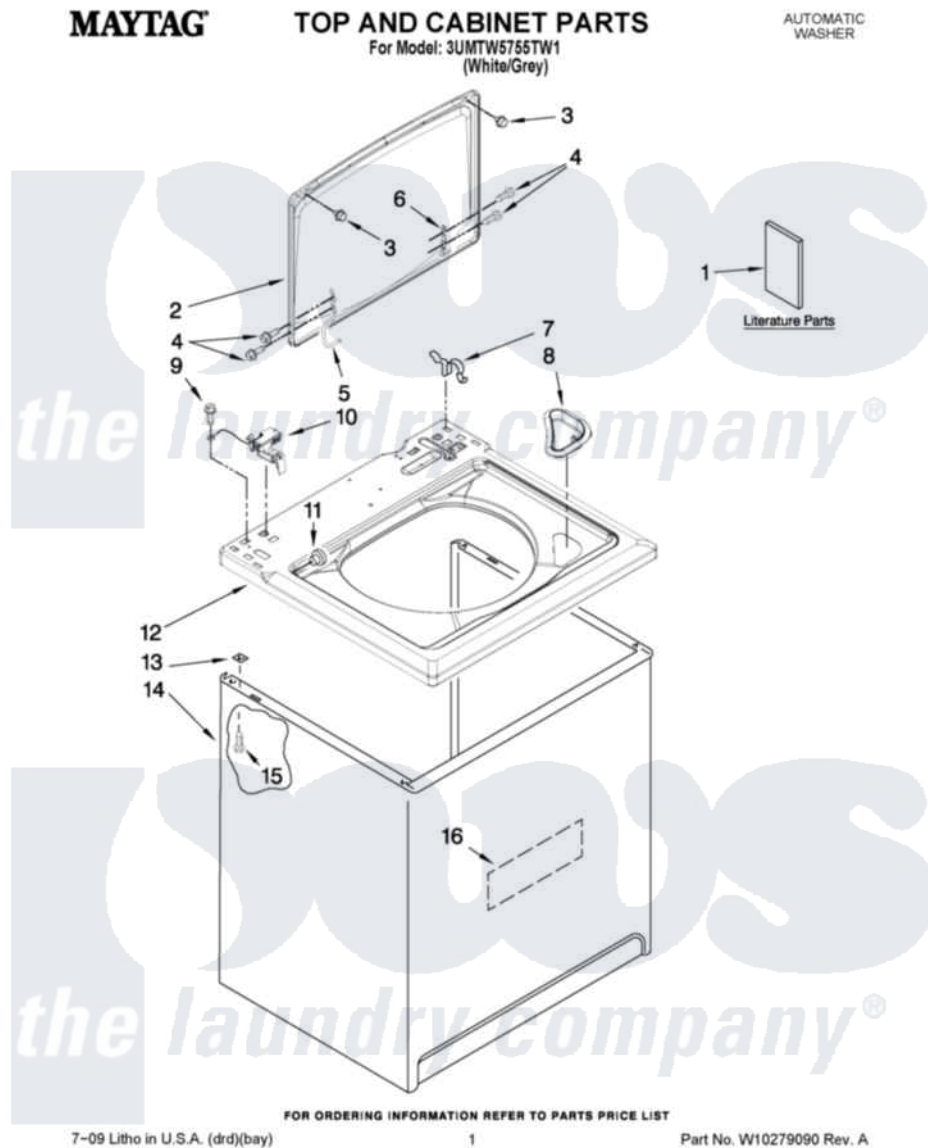

Maytag 3UMTW5755TW1 01 - TOP AND CABINET PARTS

Maytag [Residential Maytag 3UMTW5755TW1 Washer Parts](#) Parts Diagram 01 - TOP AND CABINET PARTS
Click on the part number to view part

Item	Original Part Number	Replaced By	Status	Part Description
1	W10131567		Not Available	Use & Care Guide (English)
"	W10117891		Not Available	Use & Care Guide (Arabic)
"	W10131593		Not Available	Feature Sheet (English)
"	W10117897		Not Available	Feature Sheet (Arabic)
"	W10121779		Not Available	Wiring Diagram
2	W10093782	W10193868		Lid
3	9724509			Bumper, Lid
4	W10119828			Screw, Lid Hinge Mounting
5	W10225136			Hinge 7 Pad Assembly
6	91770			Hinge, Lid
7	62780			Clip, Top And Cabinet And Rear Panel
8	W10192089			Dispenser, Bleach
9	3351614			Screw, Gearcase Cover Mounting
10	8318084			Switch, Lid
11	8319539			Bearing, Lid Hinge

12	W10194868	Top
13	62750	Spacer, Cabinet To Top (4)
14	63424	Cabinet
15	3390631	Screw, 10-16 X 3/8
16	W10177046	Cabinet - Damper, Sound