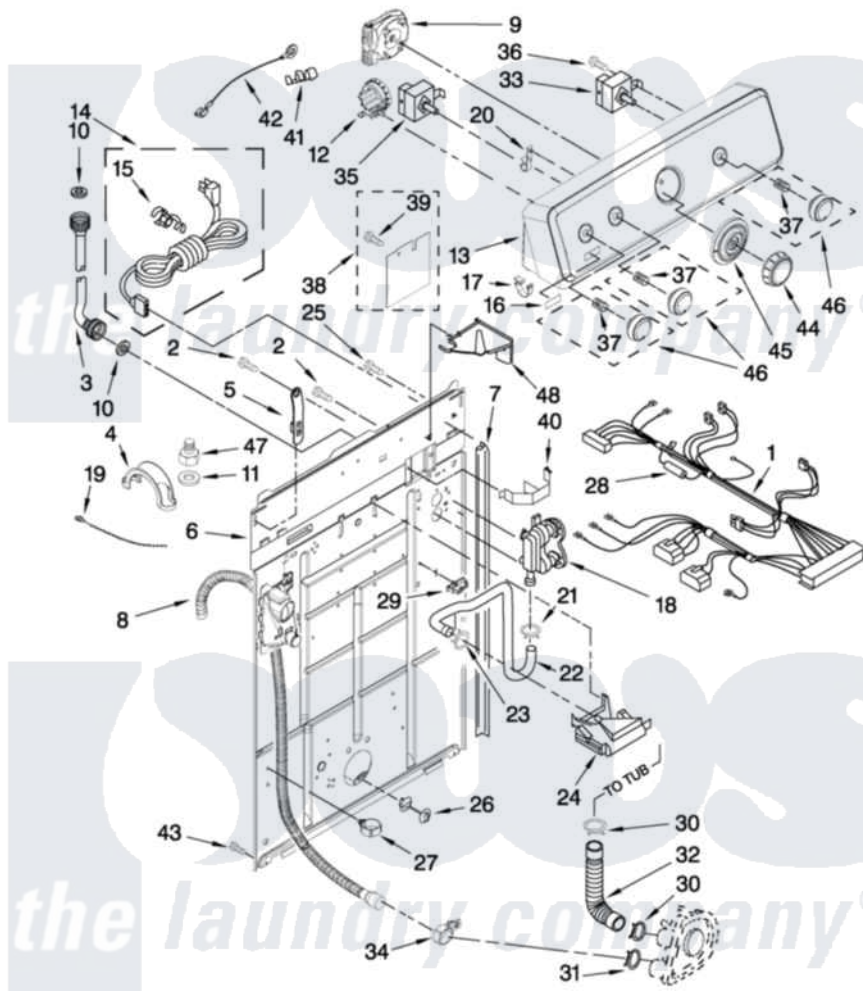

Maytag 3UMTW5755TW1 02 - CONTROLS AND REAR PANEL PARTS

CONTROLS AND REAR PANEL PARTS

For Model: 3UMTW5755TW1
(White/Grey)

W10279090

FOR ORDERING INFORMATION REFER TO PARTS PRICE LIST

3

Maytag [Residential Maytag 3UMTW5755TW1 Washer Parts](#) Parts Diagram 02 - CONTROLS AND REAR PANEL PARTS

[Click on the part number to view part](#)

| Item | Original Part Number | Replaced By | Status | Part Description |
|------|---------------------------|---------------------------|--------|---|
| 1 | W10121780 | | | Harness, Wiring |
| 2 | 9740848 | | | Screw, Mixing Valve Mounting |
| 3 | 3949382 | | | Hose, Water Inlet |
| " | 3949383 | | | Hose, Water Inlet |
| 4 | 8577378 | | | U-Bend, Drain Hose |
| 5 | 8568314 | | | Strap, Console |
| 6 | 8318015 | | | Panel, Rear |
| 7 | 62747 | | | Pad, Rear Panel |
| 8 | W10138068 | W10096921 | | Drain Hose Assembly |
| 9 | W10114106 | | | Timer, Control |
| 10 | W10242307 | 16123 | | Washer Inlet-Hose Miscellaneous Parts Must be Ordered Separately. |
| 11 | 3357450 | | | Washer, Water Inlet Hose |
| 12 | 8577844 | W10339251 | | Switch-WL |
| 13 | W10115401 | W10144212 | | Console |