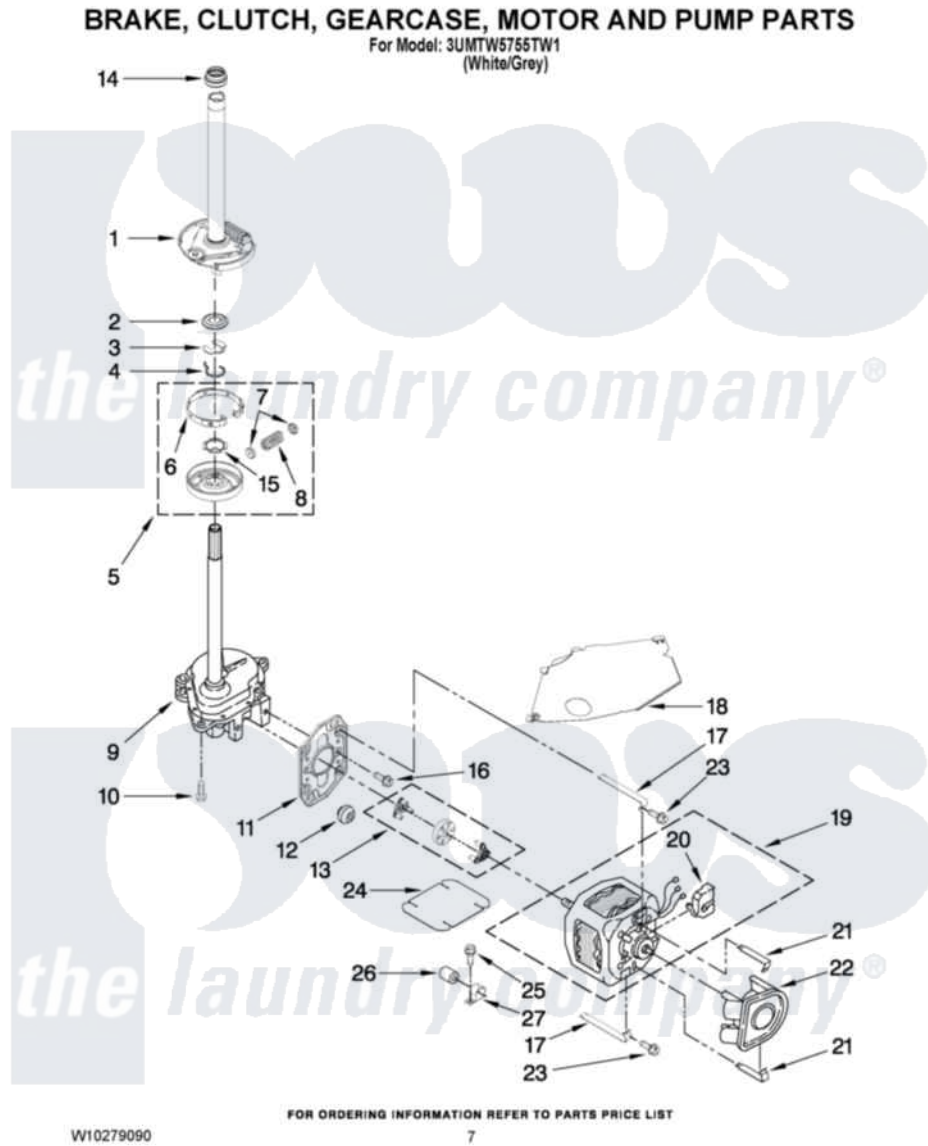

# Maytag 3UMTW5755TW1 04 - BRAKE, CLUTCH, GEARCASE, MOTOR AND PUMP PARTS

Maytag Residential Maytag 3UMTW5755TW1 Washer Parts Parts Diagram 04 - BRAKE, CLUTCH, GEARCASE, MOTOR AND PUMP PARTS  
Click on the part number to view part

Item	Original Part Number	Replaced By	Status	Part Description
1	388952	<a href="#">285792</a>		Basketdrive
2	<a href="#">63292</a>			Washer, Spin Tube Thrust
3	62697	<a href="#">W10080230</a>		Ring, Spin Tube Support
4	63283	<a href="#">285353</a>		Ring
5	3951311	<a href="#">285785</a>		Clutch
6	3951308	<a href="#">285790</a>		Lining
7	<a href="#">62646</a>			Cap, Clutch Spring
8	<a href="#">3946792</a>			Spring And Damper Assembly
9	3949118	<a href="#">3363395</a>		Gearcase
10	3357334	<a href="#">3400516</a>		Screw Anti-Rattle
11	<a href="#">62611</a>			Plate, Motor Mount To Gearcase
12	<a href="#">62691</a>			Grommet, Motor
13	3978849	<a href="#">285852A</a>		Coupling
14	<a href="#">8577374</a>			Seal, Centerpost

15	<a href="#">3355454</a>		Clip, Main Drive
16	<a href="#">3400516</a>		Screw Anti-Rattle
17	<a href="#">W10086010</a>		Retainer, Motor
18	<a href="#">3362089</a>		Shield, Tub To Motor
19	<a href="#">3950297</a>		Motor, Main Drive
20	<a href="#">8529896</a>		Switch, Main Drive Motor
21	<a href="#">8546127</a>		Retainer, Pump
22	<a href="#">3363394</a>		Pump
23	3387485	<a href="#">273556</a>	Screw, 10-16 X 5/8
24	<a href="#">8316060</a>		Shield, Tub To Motor
25	62863	<a href="#">3390631</a>	Screw, 10-16 X 3/8
26	8572719	<a href="#">482156</a>	Capacitor
27	<a href="#">3949496</a>		Clamp, Capacitor